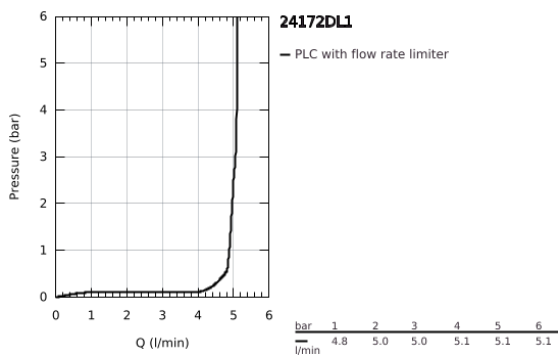

24 172 DL1 **ESSENCE SINGLE-LEVER BASIN MIXER 1/2"**
S-SIZE

PRODUCT DESCRIPTION

- Colour: brushed warm sunset
- single hole installation
- metal lever
- GROHE SilkMove 28 mm ceramic cartridge
- with temperature limiter
- GROHE LongLife finish
- GROHE EcoJoy - less water, perfect flow
- maximum flow rate (at 3 bar): 5 l/min
- GROHE AquaGuide adjustable mousseur
- GROHE Quickfix Plus installation system
- smooth body
- flexible connection hoses

24 172 DL1 **ESSENCE SINGLE-LEVER BASIN MIXER 1/2"**
S-SIZE

SPARE PARTS

- 1: Lever (Spare part-nr. 46917DL0)
 - 2: Fitting ring (Spare part-nr. 46715000)
 - 3: Cartridge (Spare part-nr. 46580000)
 - 4: Mousseur (Spare part-nr. 48270000)
 - 5: Escutcheon (Spare part-nr. 48603DL0)
 - 6: Shank mounting kit (Spare part-nr. 46645000)
 - 7: Mounting wrench (Spare part-nr. 19017000)*
 - 8: Waste set with push-open plug (Spare part-nr. 65807DL0)*
- * Optional accessories