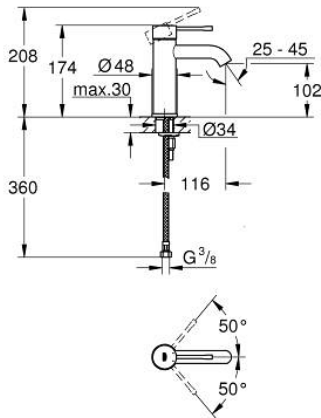

24 172 DL1 **ESSENCE SINGLE-LEVER BASIN MIXER 1/2"**
S-SIZE

PRODUCT DESCRIPTION

- Colour: brushed warm sunset
- single hole installation
- metal lever
- GROHE SilkMove 28 mm ceramic cartridge
- with temperature limiter
- GROHE LongLife finish
- GROHE EcoJoy - less water, perfect flow
- maximum flow rate (at 3 bar): 5 l/min
- GROHE AquaGuide adjustable mousseur
- GROHE Quickfix Plus installation system
- smooth body
- flexible connection hoses

24 172 DL1 ESSENCE SINGLE-LEVER BASIN MIXER 1/2"
S-SIZE

SPARE PARTS

- 1: Lever (Spare part-nr. 46917DL0)
 - 2: Fitting ring (Spare part-nr. 46715000)
 - 3: Cartridge (Spare part-nr. 46580000)
 - 4: Mousseur (Spare part-nr. 48270000)
 - 5: Escutcheon (Spare part-nr. 48603DL0)
 - 6: Shank mounting kit (Spare part-nr. 46645000)
 - 7: Mounting wrench (Spare part-nr. 19017000)*
 - 8: Waste set with push-open plug (Spare part-nr. 65807DL0)*
- * Optional accessories