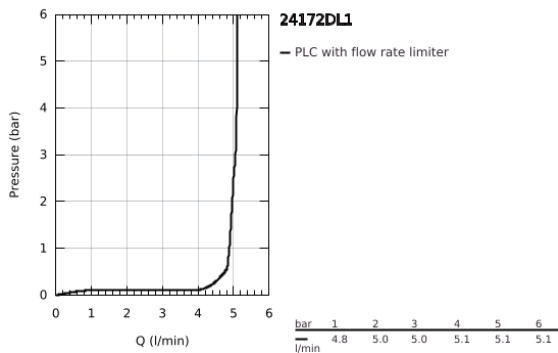

24 172 DL1 **ESSENCE SINGLE-LEVER BASIN MIXER 1/2"**
S-SIZE

PRODUCT DESCRIPTION

- Colour: brushed warm sunset
- single hole installation
- metal lever
- GROHE SilkMove 28 mm ceramic cartridge
- with temperature limiter
- GROHE LongLife finish
- GROHE EcoJoy - less water, perfect flow
- maximum flow rate (at 3 bar): 5 l/min
- GROHE AquaGuide adjustable mousseur
- GROHE Quickfix Plus installation system
- smooth body
- flexible connection hoses

24 172 DL1 ESSENCE SINGLE-LEVER BASIN MIXER 1/2"
S-SIZE

SPARE PARTS

- 1: Lever (Spare part-nr. 46917DL0)
 - 2: Fitting ring (Spare part-nr. 46715000)
 - 3: Cartridge (Spare part-nr. 46580000)
 - 4: Mousseur (Spare part-nr. 48270000)
 - 5: Escutcheon (Spare part-nr. 48603DL0)
 - 6: Shank mounting kit (Spare part-nr. 46645000)
 - 7: Mounting wrench (Spare part-nr. 19017000)*
 - 8: Waste set with push-open plug (Spare part-nr. 65807DL0)*
- * Optional accessories