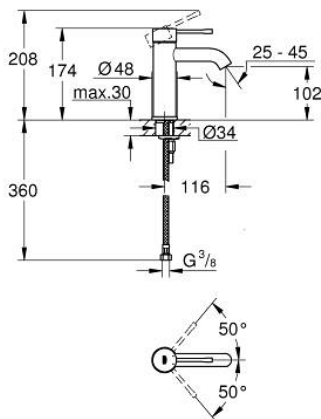

24 172 DL1 **ESSENCE SINGLE-LEVER BASIN MIXER 1/2"**
S-SIZE

PRODUCT DESCRIPTION

- Colour: brushed warm sunset
- single hole installation
- metal lever
- GROHE SilkMove 28 mm ceramic cartridge
- with temperature limiter
- GROHE LongLife finish
- GROHE EcoJoy - less water, perfect flow
- maximum flow rate (at 3 bar): 5 l/min
- GROHE AquaGuide adjustable mousseur
- GROHE Quickfix Plus installation system
- smooth body
- flexible connection hoses

24 172 DL1 **ESSENCE SINGLE-LEVER BASIN MIXER 1/2"**
S-SIZE

SPARE PARTS

- 1: Lever (Spare part-nr. 46917DL0)
 - 2: Fitting ring (Spare part-nr. 46715000)
 - 3: Cartridge (Spare part-nr. 46580000)
 - 4: Mousseur (Spare part-nr. 48270000)
 - 5: Escutcheon (Spare part-nr. 48603DL0)
 - 6: Shank mounting kit (Spare part-nr. 46645000)
 - 7: Mounting wrench (Spare part-nr. 19017000)*
 - 8: Waste set with push-open plug (Spare part-nr. 65807DL0)*
- * Optional accessories