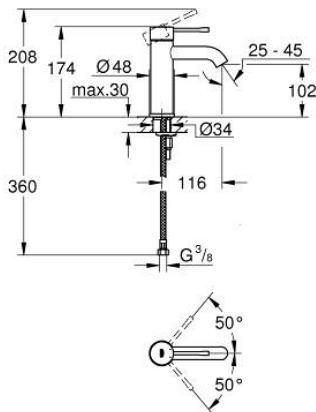

24 172 DA1 **ESSENCE SINGLE-LEVER BASIN MIXER 1/2"**
S-SIZE

PRODUCT DESCRIPTION

- Colour: warm sunset
- single hole installation
- metal lever
- GROHE SilkMove 28 mm ceramic cartridge
- with temperature limiter
- GROHE LongLife finish
- GROHE EcoJoy - less water, perfect flow
- maximum flow rate (at 3 bar): 5 l/min
- GROHE AquaGuide adjustable mousseur
- GROHE Quickfix Plus installation system
- smooth body
- flexible connection hoses

24 172 DA1 ESSENCE SINGLE-LEVER BASIN MIXER 1/2"
S-SIZE

SPARE PARTS

- 1: Lever (Spare part-nr. 46917DA0)
 - 2: Fitting ring (Spare part-nr. 46715000)
 - 3: Cartridge (Spare part-nr. 46580000)
 - 4: Mousseur (Spare part-nr. 48270000)
 - 5: Escutcheon (Spare part-nr. 48603DA0)
 - 6: Shank mounting kit (Spare part-nr. 46645000)
 - 7: Mounting wrench (Spare part-nr. 19017000)*
 - 8: Waste set with push-open plug (Spare part-nr. 65807DA0)*
- * Optional accessories