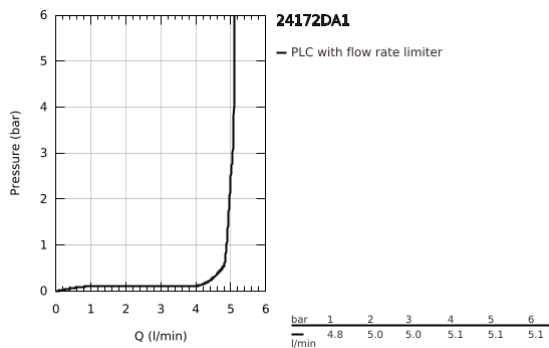

24 172 DA1 **ESSENCE SINGLE-LEVER BASIN MIXER 1/2"**
S-SIZE

PRODUCT DESCRIPTION

- Colour: warm sunset
- single hole installation
- metal lever
- GROHE SilkMove 28 mm ceramic cartridge
- with temperature limiter
- GROHE LongLife finish
- GROHE EcoJoy - less water, perfect flow
- maximum flow rate (at 3 bar): 5 l/min
- GROHE AquaGuide adjustable mousseur
- GROHE Quickfix Plus installation system
- smooth body
- flexible connection hoses

24 172 DA1 ESSENCE SINGLE-LEVER BASIN MIXER 1/2"
S-SIZE

SPARE PARTS

- 1: Lever (Spare part-nr. 46917DA0)
 - 2: Fitting ring (Spare part-nr. 46715000)
 - 3: Cartridge (Spare part-nr. 46580000)
 - 4: Mousseur (Spare part-nr. 48270000)
 - 5: Escutcheon (Spare part-nr. 48603DA0)
 - 6: Shank mounting kit (Spare part-nr. 46645000)
 - 7: Mounting wrench (Spare part-nr. 19017000)*
 - 8: Waste set with push-open plug (Spare part-nr. 65807DA0)*
- * Optional accessories