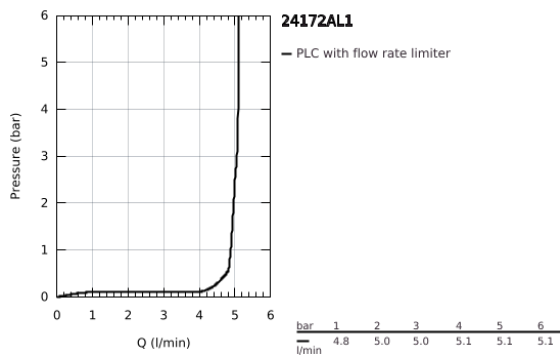

24 172 AL1 ESSENCE SINGLE-LEVER BASIN MIXER 1/2"
S-SIZE

PRODUCT DESCRIPTION

- Colour: brushed hard graphite
- single hole installation
- metal lever
- GROHE SilkMove 28 mm ceramic cartridge
- with temperature limiter
- GROHE LongLife finish
- GROHE EcoJoy - less water, perfect flow
- maximum flow rate (at 3 bar): 5 l/min
- GROHE AquaGuide adjustable mousseur
- GROHE Quickfix Plus installation system
- smooth body
- flexible connection hoses

24 172 AL1 ESSENCE SINGLE-LEVER BASIN MIXER 1/2" S-SIZE

SPARE PARTS

- 1: Lever (Spare part-nr. 46917AL0)
 - 2: Fitting ring (Spare part-nr. 46715000)
 - 3: Cartridge (Spare part-nr. 46580000)
 - 4: Mousseur (Spare part-nr. 48270000)
 - 5: Escutcheon (Spare part-nr. 48603AL0)
 - 6: Shank mounting kit (Spare part-nr. 46645000)
 - 7: Mounting wrench (Spare part-nr. 19017000)*
 - 8: Waste set with push-open plug (Spare part-nr. 65807AL0)*
- * Optional accessories