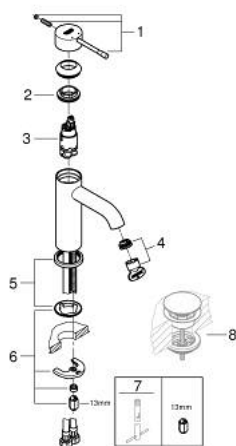

24 172 AL1 ESSENCE SINGLE-LEVER BASIN MIXER 1/2"
S-SIZE

PRODUCT DESCRIPTION

- Colour: brushed hard graphite
- single hole installation
- metal lever
- GROHE SilkMove 28 mm ceramic cartridge
- with temperature limiter
- GROHE LongLife finish
- GROHE EcoJoy - less water, perfect flow
- maximum flow rate (at 3 bar): 5 l/min
- GROHE AquaGuide adjustable mousseur
- GROHE Quickfix Plus installation system
- smooth body
- flexible connection hoses

24 172 AL1 ESSENCE SINGLE-LEVER BASIN MIXER 1/2" S-SIZE

SPARE PARTS

- 1: Lever (Spare part-nr. 46917AL0)
 - 2: Fitting ring (Spare part-nr. 46715000)
 - 3: Cartridge (Spare part-nr. 46580000)
 - 4: Mousseur (Spare part-nr. 48270000)
 - 5: Escutcheon (Spare part-nr. 48603AL0)
 - 6: Shank mounting kit (Spare part-nr. 46645000)
 - 7: Mounting wrench (Spare part-nr. 19017000)*
 - 8: Waste set with push-open plug (Spare part-nr. 65807AL0)*
- * Optional accessories