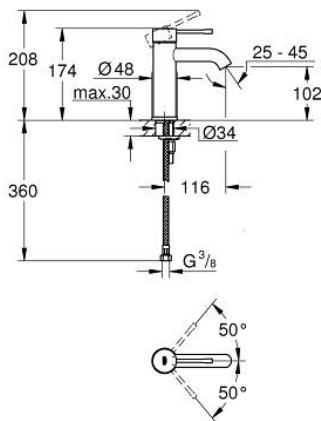

24 172 AL1 ESSENCE SINGLE-LEVER BASIN MIXER 1/2"
S-SIZE

PRODUCT DESCRIPTION

- Colour: brushed hard graphite
- single hole installation
- metal lever
- GROHE SilkMove 28 mm ceramic cartridge
- with temperature limiter
- GROHE LongLife finish
- GROHE EcoJoy - less water, perfect flow
- maximum flow rate (at 3 bar): 5 l/min
- GROHE AquaGuide adjustable mousseur
- GROHE Quickfix Plus installation system
- smooth body
- flexible connection hoses

24 172 AL1 ESSENCE SINGLE-LEVER BASIN MIXER 1/2" S-SIZE

SPARE PARTS

- 1: Lever (Spare part-nr. 46917AL0)
 - 2: Fitting ring (Spare part-nr. 46715000)
 - 3: Cartridge (Spare part-nr. 46580000)
 - 4: Mousseur (Spare part-nr. 48270000)
 - 5: Escutcheon (Spare part-nr. 48603AL0)
 - 6: Shank mounting kit (Spare part-nr. 46645000)
 - 7: Mounting wrench (Spare part-nr. 19017000)*
 - 8: Waste set with push-open plug (Spare part-nr. 65807AL0)*
- * Optional accessories