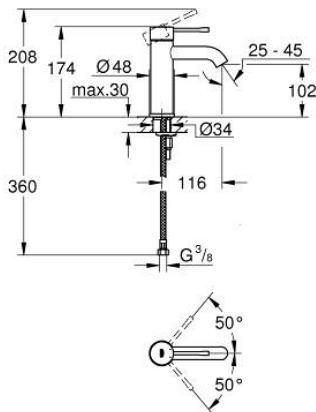

24 172 A01 **ESSENCE SINGLE-LEVER BASIN MIXER 1/2"**  
**S-SIZE**

**PRODUCT DESCRIPTION**

- Colour: hard graphite
- single hole installation
- metal lever
- GROHE SilkMove 28 mm ceramic cartridge
- with temperature limiter
- GROHE LongLife finish
- GROHE EcoJoy - less water, perfect flow
- maximum flow rate (at 3 bar): 5 l/min
- GROHE AquaGuide adjustable mousseur
- GROHE Quickfix Plus installation system
- smooth body
- flexible connection hoses

24 172 A01 **ESSENCE SINGLE-LEVER BASIN MIXER 1/2"**  
**S-SIZE**

**SPARE PARTS**

- 1: Lever (Spare part-nr. 46917A00)
  - 2: Fitting ring (Spare part-nr. 46715000)
  - 3: Cartridge (Spare part-nr. 46580000)
  - 4: Mousseur (Spare part-nr. 48270000)
  - 5: Escutcheon (Spare part-nr. 48603A00)
  - 6: Shank mounting kit (Spare part-nr. 46645000)
  - 7: Mounting wrench (Spare part-nr. 19017000)\*
  - 8: Waste set with push-open plug (Spare part-nr. 65807A00)\*
- \* Optional accessories