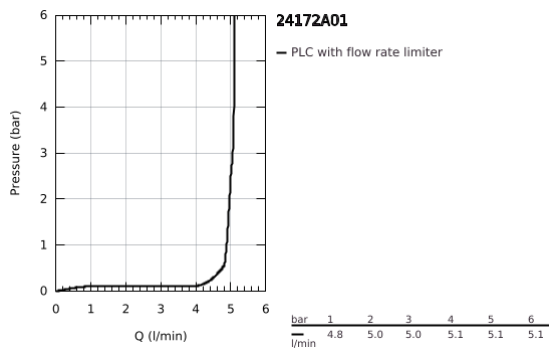

24 172 A01 **ESSENCE SINGLE-LEVER BASIN MIXER 1/2"**  
**S-SIZE**

**PRODUCT DESCRIPTION**

- Colour: hard graphite
- single hole installation
- metal lever
- GROHE SilkMove 28 mm ceramic cartridge
- with temperature limiter
- GROHE LongLife finish
- GROHE EcoJoy - less water, perfect flow
- maximum flow rate (at 3 bar): 5 l/min
- GROHE AquaGuide adjustable mousseur
- GROHE Quickfix Plus installation system
- smooth body
- flexible connection hoses

24 172 A01 **ESSENCE SINGLE-LEVER BASIN MIXER 1/2"**  
**S-SIZE**

**SPARE PARTS**

- 1: Lever (Spare part-nr. 46917A00)
  - 2: Fitting ring (Spare part-nr. 46715000)
  - 3: Cartridge (Spare part-nr. 46580000)
  - 4: Mousseur (Spare part-nr. 48270000)
  - 5: Escutcheon (Spare part-nr. 48603A00)
  - 6: Shank mounting kit (Spare part-nr. 46645000)
  - 7: Mounting wrench (Spare part-nr. 19017000)\*
  - 8: Waste set with push-open plug (Spare part-nr. 65807A00)\*
- \* Optional accessories