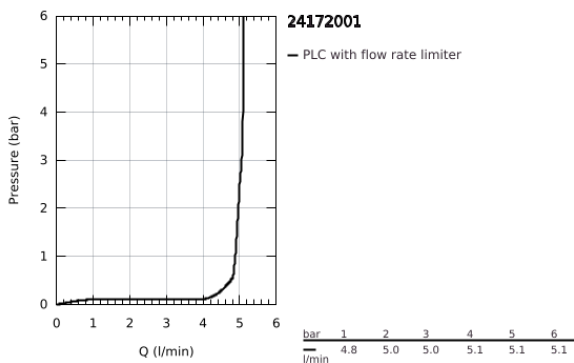

24 172 001 **ESSENCE SINGLE-LEVER BASIN MIXER 1/2"**
S-SIZE

PRODUCT DESCRIPTION

- Colour: chrome
- single hole installation
- metal lever
- GROHE SilkMove 28 mm ceramic cartridge
- with temperature limiter
- GROHE LongLife finish
- GROHE EcoJoy - less water, perfect flow
- maximum flow rate (at 3 bar): 5 l/min
- GROHE AquaGuide adjustable mousseur
- GROHE Quickfix Plus installation system
- smooth body
- flexible connection hoses
- professional edition

24 172 001 **ESSENCE SINGLE-LEVER BASIN MIXER 1/2"**
S-SIZE

SPARE PARTS

- 1: Lever (Spare part-nr. 46917000)
 - 2: Fitting ring (Spare part-nr. 46715000)
 - 3: Cartridge (Spare part-nr. 46580000)
 - 4: Mousseur (Spare part-nr. 48270000)
 - 5: Escutcheon (Spare part-nr. 48603000)
 - 6: Shank mounting kit (Spare part-nr. 46645000)
 - 7: Mounting wrench (Spare part-nr. 19017000)*
 - 8: Waste set with push-open plug (Spare part-nr. 65807000)*
- * Optional accessories