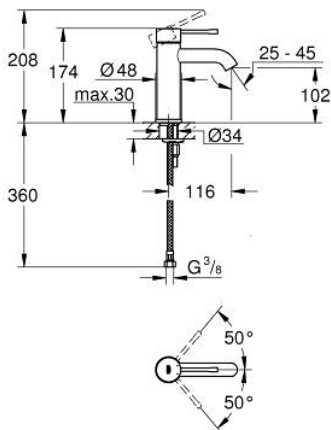

24 172 001 **ESSENCE SINGLE-LEVER BASIN MIXER 1/2"**
S-SIZE

PRODUCT DESCRIPTION

- Colour: chrome
- single hole installation
- metal lever
- GROHE SilkMove 28 mm ceramic cartridge
- with temperature limiter
- GROHE LongLife finish
- GROHE EcoJoy - less water, perfect flow
- maximum flow rate (at 3 bar): 5 l/min
- GROHE AquaGuide adjustable mousseur
- GROHE Quickfix Plus installation system
- smooth body
- flexible connection hoses
- professional edition

24 172 001 **ESSENCE SINGLE-LEVER BASIN MIXER 1/2"**
S-SIZE

SPARE PARTS

- 1: Lever (Spare part-nr. 46917000)
 - 2: Fitting ring (Spare part-nr. 46715000)
 - 3: Cartridge (Spare part-nr. 46580000)
 - 4: Mousseur (Spare part-nr. 48270000)
 - 5: Escutcheon (Spare part-nr. 48603000)
 - 6: Shank mounting kit (Spare part-nr. 46645000)
 - 7: Mounting wrench (Spare part-nr. 19017000)*
 - 8: Waste set with push-open plug (Spare part-nr. 65807000)*
- * Optional accessories