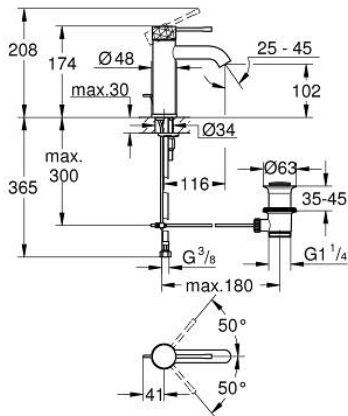

24 171 PF1 **ESSENCE SINGLE-LEVER BASIN MIXER 1/2"**
S-SIZE

PRODUCT DESCRIPTION

- Colour: crafted chrome
- crafted metal lever
- GROHE SilkMove 28 mm ceramic cartridge
- with temperature limiter
- GROHE LongLife finish
- GROHE EcoJoy - less water, perfect flow
- maximum flow rate (at 3 bar): 5 l/min
- GROHE AquaGuide adjustable mousseur
- GROHE Quickfix Plus installation system
- pop-up waste set 1 1/4"
- flexible connection hoses
- Showroom+ exclusive

24 171 PF1 ESSENCE SINGLE-LEVER BASIN MIXER 1/2" S-SIZE

SPARE PARTS

- 1: Lever (Spare part-nr. 46916PF0)
- 2: Fitting ring (Spare part-nr. 46715000)
- 3: Cartridge (Spare part-nr. 46580000)
- 4: Pop-up rod (Spare part-nr. 46739000)
- 5: Mousseur (Spare part-nr. 48270000)
- 6: Escutcheon (Spare part-nr. 48603000)
- 7: Shank mounting kit (Spare part-nr. 46645000)
- 8: Waste set 1 1/4" (Spare part-nr. 28910000)
- 8.1: Plug (Spare part-nr. 07182000)
- 8.2: Eccentric rod (Spare part-nr. 07052000)
- 9: Mounting wrench (Spare part-nr. 19017000)*
- 10: Eccentric rod (Spare part-nr. 07341000)*