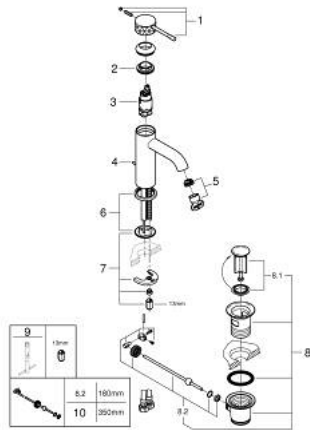

24 171 PF1 **ESSENCE SINGLE-LEVER BASIN MIXER 1/2"**
S-SIZE

PRODUCT DESCRIPTION

- Colour: crafted chrome
- crafted metal lever
- GROHE SilkMove 28 mm ceramic cartridge
- with temperature limiter
- GROHE LongLife finish
- GROHE EcoJoy - less water, perfect flow
- maximum flow rate (at 3 bar): 5 l/min
- GROHE AquaGuide adjustable mousseur
- GROHE Quickfix Plus installation system
- pop-up waste set 1 1/4"
- flexible connection hoses
- Showroom+ exclusive

24 171 PF1 ESSENCE SINGLE-LEVER BASIN MIXER 1/2" S-SIZE

SPARE PARTS

- 1: Lever (Spare part-nr. 46916PF0)
- 2: Fitting ring (Spare part-nr. 46715000)
- 3: Cartridge (Spare part-nr. 46580000)
- 4: Pop-up rod (Spare part-nr. 46739000)
- 5: Mousseur (Spare part-nr. 48270000)
- 6: Escutcheon (Spare part-nr. 48603000)
- 7: Shank mounting kit (Spare part-nr. 46645000)
- 8: Waste set 1 1/4" (Spare part-nr. 28910000)
- 8.1: Plug (Spare part-nr. 07182000)
- 8.2: Eccentric rod (Spare part-nr. 07052000)
- 9: Mounting wrench (Spare part-nr. 19017000)*
- 10: Eccentric rod (Spare part-nr. 07341000)*