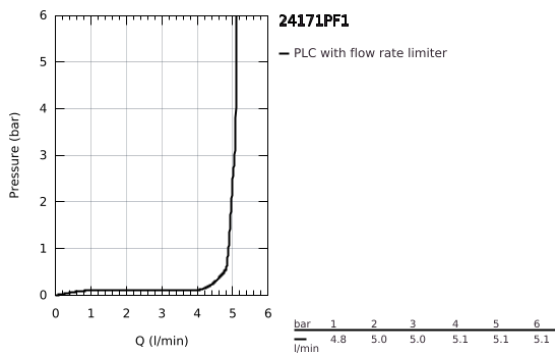

24 171 PF1 **ESSENCE SINGLE-LEVER BASIN MIXER 1/2"**
S-SIZE

PRODUCT DESCRIPTION

- Colour: crafted chrome
- crafted metal lever
- GROHE SilkMove 28 mm ceramic cartridge
- with temperature limiter
- GROHE LongLife finish
- GROHE EcoJoy - less water, perfect flow
- maximum flow rate (at 3 bar): 5 l/min
- GROHE AquaGuide adjustable mousseur
- GROHE Quickfix Plus installation system
- pop-up waste set 1 1/4"
- flexible connection hoses
- Showroom+ exclusive

24 171 PF1 ESSENCE SINGLE-LEVER BASIN MIXER 1/2" S-SIZE

SPARE PARTS

- 1: Lever (Spare part-nr. 46916PF0)
- 2: Fitting ring (Spare part-nr. 46715000)
- 3: Cartridge (Spare part-nr. 46580000)
- 4: Pop-up rod (Spare part-nr. 46739000)
- 5: Mousseur (Spare part-nr. 48270000)
- 6: Escutcheon (Spare part-nr. 48603000)
- 7: Shank mounting kit (Spare part-nr. 46645000)
- 8: Waste set 1 1/4" (Spare part-nr. 28910000)
- 8.1: Plug (Spare part-nr. 07182000)
- 8.2: Eccentric rod (Spare part-nr. 07052000)
- 9: Mounting wrench (Spare part-nr. 19017000)*
- 10: Eccentric rod (Spare part-nr. 07341000)*