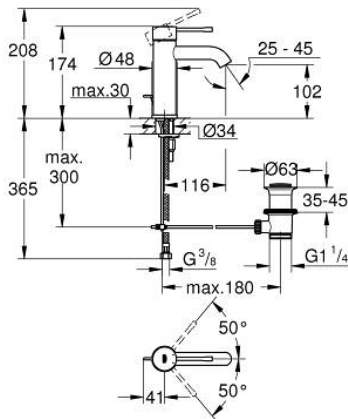

24 171 GN1 ESSENCE SINGLE-LEVER BASIN MIXER 1/2" S-SIZE

PRODUCT DESCRIPTION

- Colour: brushed cool sunrise
- single hole installation
- metal lever
- GROHE SilkMove 28 mm ceramic cartridge
- with temperature limiter
- GROHE LongLife finish
- GROHE EcoJoy - less water, perfect flow
- maximum flow rate (at 3 bar): 5 l/min
- GROHE AquaGuide adjustable mousseur
- GROHE Quickfix Plus installation system
- pop-up waste set 1 1/4"
- flexible connection hoses

24 171 GN1 ESSENCE SINGLE-LEVER BASIN MIXER 1/2" S-SIZE

SPARE PARTS

- 1: Lever (Spare part-nr. 46917GN0)
 - 2: Fitting ring (Spare part-nr. 46715000)
 - 3: Cartridge (Spare part-nr. 46580000)
 - 4: Pop-up rod (Spare part-nr. 46739GN0)
 - 5: Mousseur (Spare part-nr. 48270000)
 - 6: Shank mounting kit (Spare part-nr. 46645000)
 - 7: Waste set 1 1/4" (Spare part-nr. 28910GN0)
 - 7.1: Plug (Spare part-nr. 07182GN0)
 - 7.2: Eccentric rod (Spare part-nr. 07052000)
 - 8: Mounting wrench (Spare part-nr. 19017000)*
 - 9: Eccentric rod (Spare part-nr. 07341000)*
- * Optional accessories