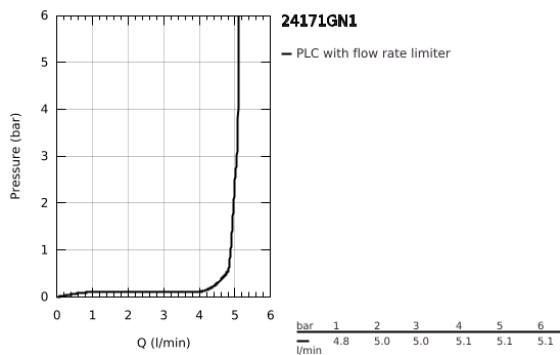

24 171 GN1 ESSENCE SINGLE-LEVER BASIN MIXER 1/2" S-SIZE

PRODUCT DESCRIPTION

- Colour: brushed cool sunrise
- single hole installation
- metal lever
- GROHE SilkMove 28 mm ceramic cartridge
- with temperature limiter
- GROHE LongLife finish
- GROHE EcoJoy - less water, perfect flow
- maximum flow rate (at 3 bar): 5 l/min
- GROHE AquaGuide adjustable mousseur
- GROHE Quickfix Plus installation system
- pop-up waste set 1 1/4"
- flexible connection hoses

24 171 GN1 ESSENCE SINGLE-LEVER BASIN MIXER 1/2" S-SIZE

SPARE PARTS

- 1: Lever (Spare part-nr. 46917GN0)
 - 2: Fitting ring (Spare part-nr. 46715000)
 - 3: Cartridge (Spare part-nr. 46580000)
 - 4: Pop-up rod (Spare part-nr. 46739GN0)
 - 5: Mousseur (Spare part-nr. 48270000)
 - 6: Shank mounting kit (Spare part-nr. 46645000)
 - 7: Waste set 1 1/4" (Spare part-nr. 28910GN0)
 - 7.1: Plug (Spare part-nr. 07182GN0)
 - 7.2: Eccentric rod (Spare part-nr. 07052000)
 - 8: Mounting wrench (Spare part-nr. 19017000)*
 - 9: Eccentric rod (Spare part-nr. 07341000)*
- * Optional accessories