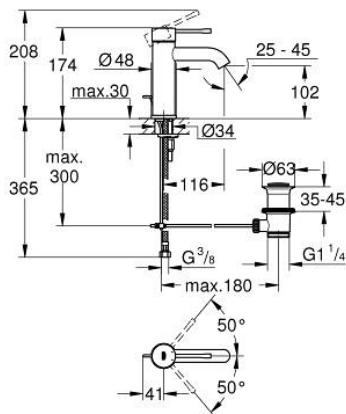

24 171 GL1 **ESSENCE SINGLE-LEVER BASIN MIXER 1/2"**
S-SIZE

PRODUCT DESCRIPTION

- Colour: cool sunrise
- single hole installation
- metal lever
- GROHE SilkMove 28 mm ceramic cartridge
- with temperature limiter
- GROHE LongLife finish
- GROHE EcoJoy - less water, perfect flow
- maximum flow rate (at 3 bar): 5 l/min
- GROHE AquaGuide adjustable mousseur
- GROHE Quickfix Plus installation system
- pop-up waste set 1 1/4"
- flexible connection hoses

24 171 GL1 ESSENCE SINGLE-LEVER BASIN MIXER 1/2" S-SIZE

SPARE PARTS

- 1: Lever (Spare part-nr. 46917GL0)
 - 2: Fitting ring (Spare part-nr. 46715000)
 - 3: Cartridge (Spare part-nr. 46580000)
 - 4: lift rod (Spare part-nr. 46739GL0)
 - 5: Mousseur (Spare part-nr. 48270000)
 - 6: Shank mounting kit (Spare part-nr. 46645000)
 - 7: Waste set 1 1/4" (Spare part-nr. 28910GL0)
 - 7.1: Plug (Spare part-nr. 07182GL0)
 - 7.2: Eccentric rod (Spare part-nr. 07052000)
 - 8: Mounting wrench (Spare part-nr. 19017000)*
 - 9: Eccentric rod (Spare part-nr. 07341000)*
- * Optional accessories