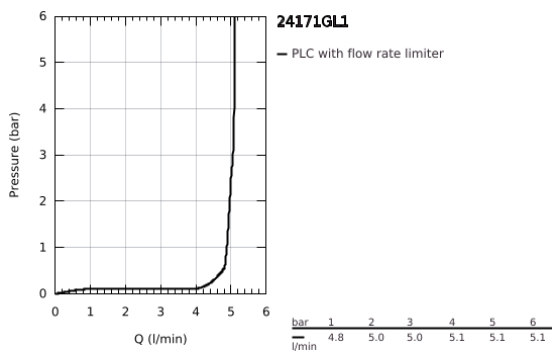

24 171 GL1 **ESSENCE SINGLE-LEVER BASIN MIXER 1/2"**
S-SIZE

PRODUCT DESCRIPTION

- Colour: cool sunrise
- single hole installation
- metal lever
- GROHE SilkMove 28 mm ceramic cartridge
- with temperature limiter
- GROHE LongLife finish
- GROHE EcoJoy - less water, perfect flow
- maximum flow rate (at 3 bar): 5 l/min
- GROHE AquaGuide adjustable mousseur
- GROHE Quickfix Plus installation system
- pop-up waste set 1 1/4"
- flexible connection hoses

24 171 GL1 ESSENCE SINGLE-LEVER BASIN MIXER 1/2" S-SIZE

SPARE PARTS

- 1: Lever (Spare part-nr. 46917GL0)
 - 2: Fitting ring (Spare part-nr. 46715000)
 - 3: Cartridge (Spare part-nr. 46580000)
 - 4: lift rod (Spare part-nr. 46739GL0)
 - 5: Mousseur (Spare part-nr. 48270000)
 - 6: Shank mounting kit (Spare part-nr. 46645000)
 - 7: Waste set 1 1/4" (Spare part-nr. 28910GL0)
 - 7.1: Plug (Spare part-nr. 07182GL0)
 - 7.2: Eccentric rod (Spare part-nr. 07052000)
 - 8: Mounting wrench (Spare part-nr. 19017000)*
 - 9: Eccentric rod (Spare part-nr. 07341000)*
- * Optional accessories