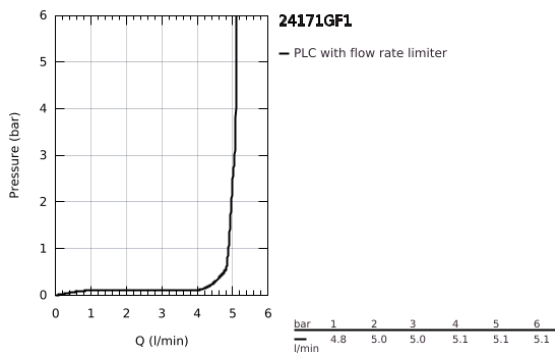

24 171 GF1 **ESSENCE SINGLE-LEVER BASIN MIXER 1/2"**  
**S-SIZE**

**PRODUCT DESCRIPTION**

- Colour: brushed crafted cool sunrise
- crafted metal lever
- GROHE SilkMove 28 mm ceramic cartridge
- with temperature limiter
- GROHE LongLife finish
- GROHE EcoJoy - less water, perfect flow
- maximum flow rate (at 3 bar): 5 l/min
- GROHE AquaGuide adjustable mousseur
- GROHE Quickfix Plus installation system
- pop-up waste set 1 1/4"
- flexible connection hoses

## 24 171 GF1 ESSENCE SINGLE-LEVER BASIN MIXER 1/2" S-SIZE