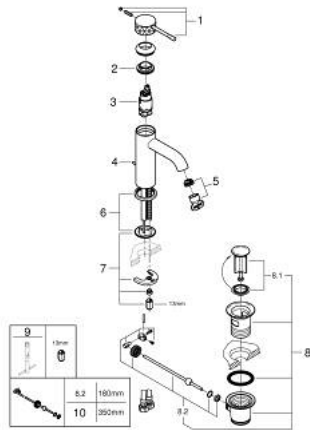

24 171 GF1 **ESSENCE SINGLE-LEVER BASIN MIXER 1/2"**  
**S-SIZE**

**PRODUCT DESCRIPTION**

- Colour: brushed crafted cool sunrise
- crafted metal lever
- GROHE SilkMove 28 mm ceramic cartridge
- with temperature limiter
- GROHE LongLife finish
- GROHE EcoJoy - less water, perfect flow
- maximum flow rate (at 3 bar): 5 l/min
- GROHE AquaGuide adjustable mousseur
- GROHE Quickfix Plus installation system
- pop-up waste set 1 1/4"
- flexible connection hoses

## 24 171 GF1 ESSENCE SINGLE-LEVER BASIN MIXER 1/2" S-SIZE

### SPARE PARTS

- 1: Lever (Spare part-nr. 46916GF0)
- 2: Fitting ring (Spare part-nr. 46715000)
- 3: Cartridge (Spare part-nr. 46580000)
- 4: Pop-up rod (Spare part-nr. 46739GN0)
- 5: Mousseur (Spare part-nr. 48270000)
- 6: Escutcheon (Spare part-nr. 48603GN0)
- 7: Shank mounting kit (Spare part-nr. 46645000)
- 8: Waste set 1 1/4" (Spare part-nr. 28910GN0)
- 8.1: Plug (Spare part-nr. 07182GN0)
- 8.2: Eccentric rod (Spare part-nr. 07052000)
- 9: Mounting wrench (Spare part-nr. 19017000)\*
- 10: Eccentric rod (Spare part-nr. 07341000)\*