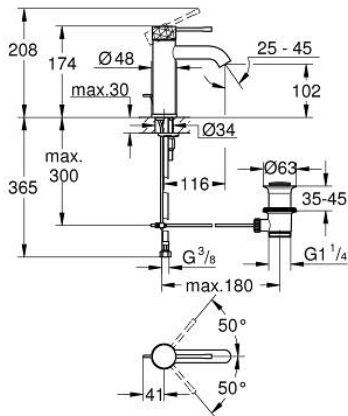

24 171 GF1 **ESSENCE SINGLE-LEVER BASIN MIXER 1/2"**  
**S-SIZE**

**PRODUCT DESCRIPTION**

- Colour: brushed crafted cool sunrise
- crafted metal lever
- GROHE SilkMove 28 mm ceramic cartridge
- with temperature limiter
- GROHE LongLife finish
- GROHE EcoJoy - less water, perfect flow
- maximum flow rate (at 3 bar): 5 l/min
- GROHE AquaGuide adjustable mousseur
- GROHE Quickfix Plus installation system
- pop-up waste set 1 1/4"
- flexible connection hoses

## 24 171 GF1 ESSENCE SINGLE-LEVER BASIN MIXER 1/2" S-SIZE

### SPARE PARTS

- 1: Lever (Spare part-nr. 46916GF0)
- 2: Fitting ring (Spare part-nr. 46715000)
- 3: Cartridge (Spare part-nr. 46580000)
- 4: Pop-up rod (Spare part-nr. 46739GN0)
- 5: Mousseur (Spare part-nr. 48270000)
- 6: Escutcheon (Spare part-nr. 48603GN0)
- 7: Shank mounting kit (Spare part-nr. 46645000)
- 8: Waste set 1 1/4" (Spare part-nr. 28910GN0)
- 8.1: Plug (Spare part-nr. 07182GN0)
- 8.2: Eccentric rod (Spare part-nr. 07052000)
- 9: Mounting wrench (Spare part-nr. 19017000)\*
- 10: Eccentric rod (Spare part-nr. 07341000)\*