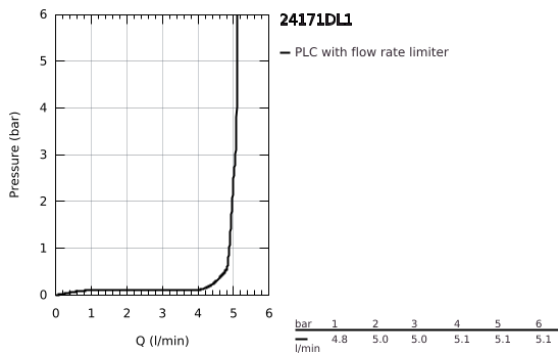

24 171 DL1 **ESSENCE SINGLE-LEVER BASIN MIXER 1/2"**
S-SIZE

PRODUCT DESCRIPTION

- Colour: brushed warm sunset
- single hole installation
- metal lever
- GROHE SilkMove 28 mm ceramic cartridge
- with temperature limiter
- GROHE LongLife finish
- GROHE EcoJoy - less water, perfect flow
- maximum flow rate (at 3 bar): 5 l/min
- GROHE AquaGuide adjustable mousseur
- GROHE Quickfix Plus installation system
- pop-up waste set 1 1/4"
- flexible connection hoses

24 171 DL1 ESSENCE SINGLE-LEVER BASIN MIXER 1/2" S-SIZE

SPARE PARTS

- 1: Lever (Spare part-nr. 46917DL0)
 - 2: Fitting ring (Spare part-nr. 46715000)
 - 3: Cartridge (Spare part-nr. 46580000)
 - 4: lift rod (Spare part-nr. 46739DL0)
 - 5: Mousseur (Spare part-nr. 48270000)
 - 6: Shank mounting kit (Spare part-nr. 46645000)
 - 7: Waste set 1 1/4" (Spare part-nr. 28910DL0)
 - 7.1: Plug (Spare part-nr. 07182DL0)
 - 7.2: Eccentric rod (Spare part-nr. 07052000)
 - 8: Mounting wrench (Spare part-nr. 19017000)*
 - 9: Eccentric rod (Spare part-nr. 07341000)*
- * Optional accessories