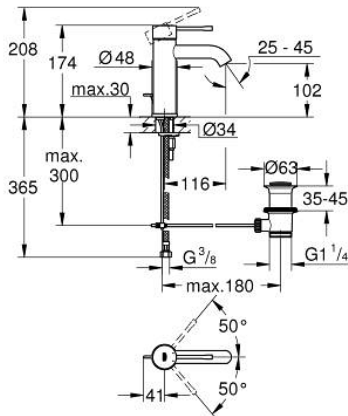

24 171 DL1 **ESSENCE SINGLE-LEVER BASIN MIXER 1/2"**
S-SIZE

PRODUCT DESCRIPTION

- Colour: brushed warm sunset
- single hole installation
- metal lever
- GROHE SilkMove 28 mm ceramic cartridge
- with temperature limiter
- GROHE LongLife finish
- GROHE EcoJoy - less water, perfect flow
- maximum flow rate (at 3 bar): 5 l/min
- GROHE AquaGuide adjustable mousseur
- GROHE Quickfix Plus installation system
- pop-up waste set 1 1/4"
- flexible connection hoses

24 171 DL1 ESSENCE SINGLE-LEVER BASIN MIXER 1/2" S-SIZE

SPARE PARTS

- 1: Lever (Spare part-nr. 46917DL0)
 - 2: Fitting ring (Spare part-nr. 46715000)
 - 3: Cartridge (Spare part-nr. 46580000)
 - 4: lift rod (Spare part-nr. 46739DL0)
 - 5: Mousseur (Spare part-nr. 48270000)
 - 6: Shank mounting kit (Spare part-nr. 46645000)
 - 7: Waste set 1 1/4" (Spare part-nr. 28910DL0)
 - 7.1: Plug (Spare part-nr. 07182DL0)
 - 7.2: Eccentric rod (Spare part-nr. 07052000)
 - 8: Mounting wrench (Spare part-nr. 19017000)*
 - 9: Eccentric rod (Spare part-nr. 07341000)*
- * Optional accessories