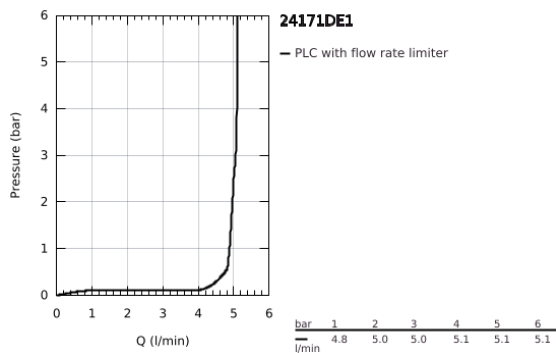

24 171 DE1 **ESSENCE SINGLE-LEVER BASIN MIXER 1/2"**
S-SIZE

PRODUCT DESCRIPTION

- Colour: brushed crafted warm sunset
- crafted metal lever
- GROHE SilkMove 28 mm ceramic cartridge
- with temperature limiter
- GROHE LongLife finish
- GROHE EcoJoy - less water, perfect flow
- maximum flow rate (at 3 bar): 5 l/min
- GROHE AquaGuide adjustable mousseur
- GROHE Quickfix Plus installation system
- pop-up waste set 1 1/4"
- flexible connection hoses

24 171 DE1 **ESSENCE SINGLE-LEVER BASIN MIXER 1/2"**
S-SIZE

SPARE PARTS

- 1: Lever (Spare part-nr. 46916DE0)
- 2: Fitting ring (Spare part-nr. 46715000)
- 3: Cartridge (Spare part-nr. 46580000)
- 4: lift rod (Spare part-nr. 46739DL0)
- 5: Mousseur (Spare part-nr. 48270000)
- 6: Escutcheon (Spare part-nr. 48603DL0)
- 7: Shank mounting kit (Spare part-nr. 46645000)
- 8: Waste set 1 1/4" (Spare part-nr. 28910DL0)
- 8.1: Plug (Spare part-nr. 07182DL0)
- 8.2: Eccentric rod (Spare part-nr. 07052000)
- 9: Mounting wrench (Spare part-nr. 19017000)*
- 10: Eccentric rod (Spare part-nr. 07341000)*