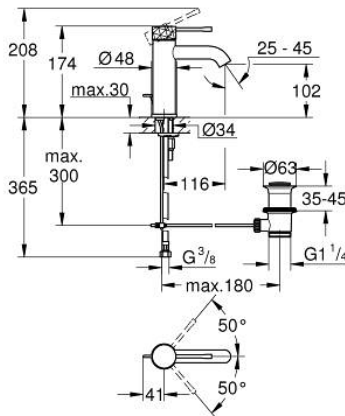

24 171 DE1 **ESSENCE SINGLE-LEVER BASIN MIXER 1/2"**
S-SIZE

PRODUCT DESCRIPTION

- Colour: brushed crafted warm sunset
- crafted metal lever
- GROHE SilkMove 28 mm ceramic cartridge
- with temperature limiter
- GROHE LongLife finish
- GROHE EcoJoy - less water, perfect flow
- maximum flow rate (at 3 bar): 5 l/min
- GROHE AquaGuide adjustable mousseur
- GROHE Quickfix Plus installation system
- pop-up waste set 1 1/4"
- flexible connection hoses

24 171 DE1 **ESSENCE SINGLE-LEVER BASIN MIXER 1/2"**
S-SIZE

SPARE PARTS

- 1: Lever (Spare part-nr. 46916DE0)
- 2: Fitting ring (Spare part-nr. 46715000)
- 3: Cartridge (Spare part-nr. 46580000)
- 4: lift rod (Spare part-nr. 46739DL0)
- 5: Mousseur (Spare part-nr. 48270000)
- 6: Escutcheon (Spare part-nr. 48603DL0)
- 7: Shank mounting kit (Spare part-nr. 46645000)
- 8: Waste set 1 1/4" (Spare part-nr. 28910DL0)
- 8.1: Plug (Spare part-nr. 07182DL0)
- 8.2: Eccentric rod (Spare part-nr. 07052000)
- 9: Mounting wrench (Spare part-nr. 19017000)*
- 10: Eccentric rod (Spare part-nr. 07341000)*