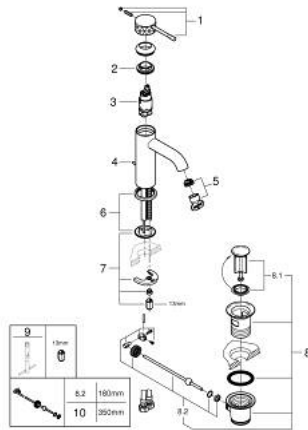

24 171 DE1 **ESSENCE SINGLE-LEVER BASIN MIXER 1/2"**
S-SIZE

PRODUCT DESCRIPTION

- Colour: brushed crafted warm sunset
- crafted metal lever
- GROHE SilkMove 28 mm ceramic cartridge
- with temperature limiter
- GROHE LongLife finish
- GROHE EcoJoy - less water, perfect flow
- maximum flow rate (at 3 bar): 5 l/min
- GROHE AquaGuide adjustable mousseur
- GROHE Quickfix Plus installation system
- pop-up waste set 1 1/4"
- flexible connection hoses

24 171 DE1 **ESSENCE SINGLE-LEVER BASIN MIXER 1/2"**
S-SIZE

SPARE PARTS

- 1: Lever (Spare part-nr. 46916DE0)
- 2: Fitting ring (Spare part-nr. 46715000)
- 3: Cartridge (Spare part-nr. 46580000)
- 4: lift rod (Spare part-nr. 46739DL0)
- 5: Mousseur (Spare part-nr. 48270000)
- 6: Escutcheon (Spare part-nr. 48603DL0)
- 7: Shank mounting kit (Spare part-nr. 46645000)
- 8: Waste set 1 1/4" (Spare part-nr. 28910DL0)
- 8.1: Plug (Spare part-nr. 07182DL0)
- 8.2: Eccentric rod (Spare part-nr. 07052000)
- 9: Mounting wrench (Spare part-nr. 19017000)*
- 10: Eccentric rod (Spare part-nr. 07341000)*