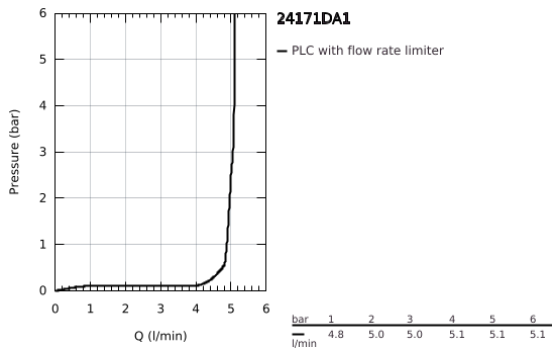

24 171 DA1 **ESSENCE SINGLE-LEVER BASIN MIXER 1/2"**  
**S-SIZE**

**PRODUCT DESCRIPTION**

- Colour: warm sunset
- single hole installation
- metal lever
- GROHE SilkMove 28 mm ceramic cartridge
- with temperature limiter
- GROHE LongLife finish
- GROHE EcoJoy - less water, perfect flow
- maximum flow rate (at 3 bar): 5 l/min
- GROHE AquaGuide adjustable mousseur
- GROHE Quickfix Plus installation system
- pop-up waste set 1 1/4"
- flexible connection hoses

## 24 171 DA1 ESSENCE SINGLE-LEVER BASIN MIXER 1/2" S-SIZE