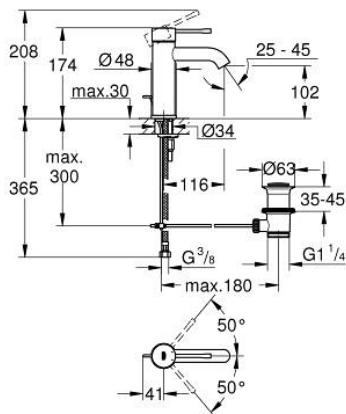

24 171 DA1 **ESSENCE SINGLE-LEVER BASIN MIXER 1/2"**  
**S-SIZE**

**PRODUCT DESCRIPTION**

- Colour: warm sunset
- single hole installation
- metal lever
- GROHE SilkMove 28 mm ceramic cartridge
- with temperature limiter
- GROHE LongLife finish
- GROHE EcoJoy - less water, perfect flow
- maximum flow rate (at 3 bar): 5 l/min
- GROHE AquaGuide adjustable mousseur
- GROHE Quickfix Plus installation system
- pop-up waste set 1 1/4"
- flexible connection hoses

## 24 171 DA1 ESSENCE SINGLE-LEVER BASIN MIXER 1/2" S-SIZE

### SPARE PARTS

- 1: Lever (Spare part-nr. 46917DA0)
  - 2: Fitting ring (Spare part-nr. 46715000)
  - 3: Cartridge (Spare part-nr. 46580000)
  - 4: lift rod (Spare part-nr. 46739DA0)
  - 5: Mousseur (Spare part-nr. 48270000)
  - 6: Shank mounting kit (Spare part-nr. 46645000)
  - 7: Waste set 1 1/4" (Spare part-nr. 28910DA0)
  - 7.1: Plug (Spare part-nr. 07182DA0)
  - 7.2: Eccentric rod (Spare part-nr. 07052000)
  - 8: Mounting wrench (Spare part-nr. 19017000)\*
  - 9: Eccentric rod (Spare part-nr. 07341000)\*
- \* Optional accessories