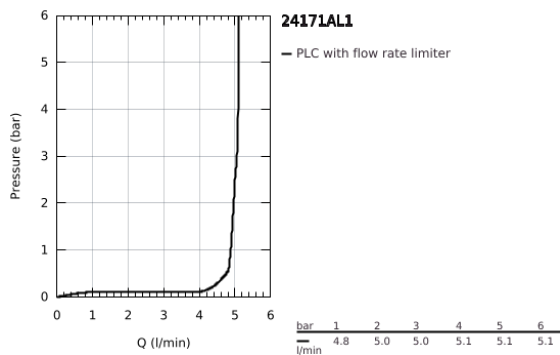

24 171 AL1 ESSENCE SINGLE-LEVER BASIN MIXER 1/2"  
S-SIZE

**PRODUCT DESCRIPTION**

- Colour: brushed hard graphite
- single hole installation
- metal lever
- GROHE SilkMove 28 mm ceramic cartridge
- with temperature limiter
- GROHE LongLife finish
- GROHE EcoJoy - less water, perfect flow
- maximum flow rate (at 3 bar): 5 l/min
- GROHE AquaGuide adjustable mousseur
- GROHE Quickfix Plus installation system
- pop-up waste set 1 1/4"
- flexible connection hoses

## 24 171 AL1 ESSENCE SINGLE-LEVER BASIN MIXER 1/2" S-SIZE