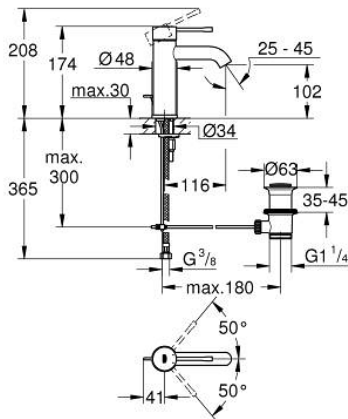

24 171 AL1 ESSENCE SINGLE-LEVER BASIN MIXER 1/2"  
S-SIZE

**PRODUCT DESCRIPTION**

- Colour: brushed hard graphite
- single hole installation
- metal lever
- GROHE SilkMove 28 mm ceramic cartridge
- with temperature limiter
- GROHE LongLife finish
- GROHE EcoJoy - less water, perfect flow
- maximum flow rate (at 3 bar): 5 l/min
- GROHE AquaGuide adjustable mousseur
- GROHE Quickfix Plus installation system
- pop-up waste set 1 1/4"
- flexible connection hoses

## 24 171 AL1 ESSENCE SINGLE-LEVER BASIN MIXER 1/2" S-SIZE

### SPARE PARTS

- 1: Lever (Spare part-nr. 46917AL0)
  - 2: Fitting ring (Spare part-nr. 46715000)
  - 3: Cartridge (Spare part-nr. 46580000)
  - 4: Pop-up rod (Spare part-nr. 46739AL0)
  - 5: Mousseur (Spare part-nr. 48270000)
  - 6: Shank mounting kit (Spare part-nr. 46645000)
  - 7: Waste set 1 1/4" (Spare part-nr. 28910AL0)
  - 7.1: Plug (Spare part-nr. 07182AL0)
  - 7.2: Eccentric rod (Spare part-nr. 07052000)
  - 8: Mounting wrench (Spare part-nr. 19017000)\*
  - 9: Eccentric rod (Spare part-nr. 07341000)\*
- \* Optional accessories