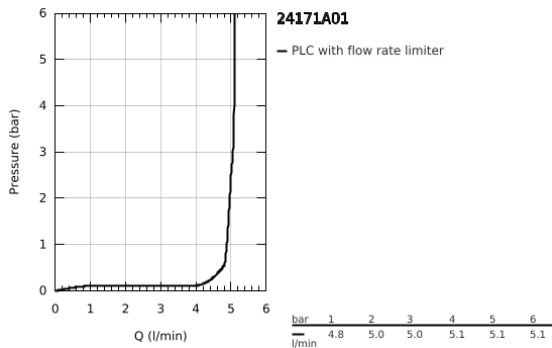

24 171 A01 ESSENCE SINGLE-LEVER BASIN MIXER 1/2"
S-SIZE

PRODUCT DESCRIPTION

- Colour: hard graphite
- single hole installation
- metal lever
- GROHE SilkMove 28 mm ceramic cartridge
- with temperature limiter
- GROHE LongLife finish
- GROHE EcoJoy - less water, perfect flow
- maximum flow rate (at 3 bar): 5 l/min
- GROHE AquaGuide adjustable mousseur
- GROHE Quickfix Plus installation system
- pop-up waste set 1 1/4"
- flexible connection hoses

24 171 A01 **ESSENCE SINGLE-LEVER BASIN MIXER 1/2"**
S-SIZE

SPARE PARTS

- 1: Lever (Spare part-nr. 46917A00)
 - 2: Fitting ring (Spare part-nr. 46715000)
 - 3: Cartridge (Spare part-nr. 46580000)
 - 4: Pop-up rod (Spare part-nr. 46739A00)
 - 5: Mousseur (Spare part-nr. 48270000)
 - 6: Shank mounting kit (Spare part-nr. 46645000)
 - 7: Waste set 1 1/4" (Spare part-nr. 28910A00)
 - 7.1: Plug (Spare part-nr. 07182A00)
 - 7.2: Eccentric rod (Spare part-nr. 07052000)
 - 8: Mounting wrench (Spare part-nr. 19017000)*
 - 9: Eccentric rod (Spare part-nr. 07341000)*
- * Optional accessories