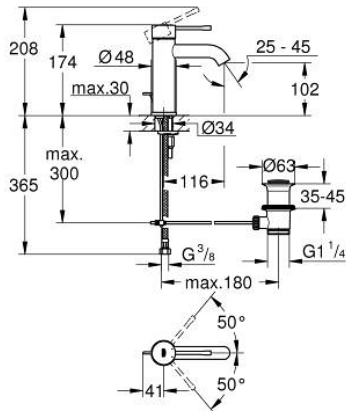

24 171 A01 ESSENCE SINGLE-LEVER BASIN MIXER 1/2"
S-SIZE

PRODUCT DESCRIPTION

- Colour: hard graphite
- single hole installation
- metal lever
- GROHE SilkMove 28 mm ceramic cartridge
- with temperature limiter
- GROHE LongLife finish
- GROHE EcoJoy - less water, perfect flow
- maximum flow rate (at 3 bar): 5 l/min
- GROHE AquaGuide adjustable mousseur
- GROHE Quickfix Plus installation system
- pop-up waste set 1 1/4"
- flexible connection hoses

24 171 A01 **ESSENCE SINGLE-LEVER BASIN MIXER 1/2"**
S-SIZE

SPARE PARTS

- 1: Lever (Spare part-nr. 46917A00)
 - 2: Fitting ring (Spare part-nr. 46715000)
 - 3: Cartridge (Spare part-nr. 46580000)
 - 4: Pop-up rod (Spare part-nr. 46739A00)
 - 5: Mousseur (Spare part-nr. 48270000)
 - 6: Shank mounting kit (Spare part-nr. 46645000)
 - 7: Waste set 1 1/4" (Spare part-nr. 28910A00)
 - 7.1: Plug (Spare part-nr. 07182A00)
 - 7.2: Eccentric rod (Spare part-nr. 07052000)
 - 8: Mounting wrench (Spare part-nr. 19017000)*
 - 9: Eccentric rod (Spare part-nr. 07341000)*
- * Optional accessories