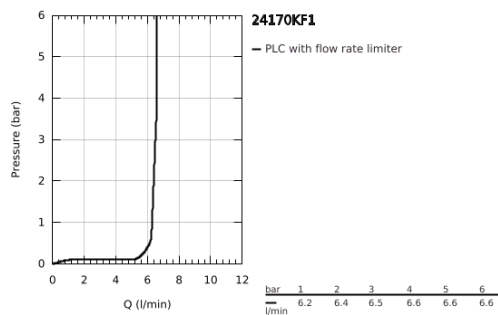

24 170 KF1 ESSENCE SINGLE-LEVER BASIN MIXER 1/2" XL-SIZE

PRODUCT DESCRIPTION

- Colour: phantom black
- single hole installation
- metal lever
- GROHE SilkMove 28 mm ceramic cartridge
- with temperature limiter
- GROHE EcoJoy - less water, perfect flow
- maximum flow rate (at 3 bar): 6.5 l/min
- GROHE AquaGuide adjustable mousseur
- GROHE Quickfix Plus installation system
- swivel spout with mousseur and stop limiter
- adjustable swivel area 0° / 90° / 360°
- smooth body
- flexible connection hoses
- minimum pressure 1.0 bar
- professional edition

24 170 KF1 ESSENCE SINGLE-LEVER BASIN MIXER 1/2" XL-SIZE

SPARE PARTS

- 1: Lever (Spare part-nr. 46919KF0)
- 2: Cartridge (Spare part-nr. 46580000)
- 3: screw ring (Spare part-nr. 48591000)
- 4: Swivel tube spout (Spare part-nr. 13375KF0)
- 4.1: Mousseur (Spare part-nr. 48270000)
- 4.2: Sealing washer (Spare part-nr. 0128500M)
- 4.3: Safety ring (Spare part-nr. 4826600M)
- 5: Escutcheon (Spare part-nr. 48603KF0)
- 6: Shank mounting kit (Spare part-nr. 46645000)
- 7: Mounting wrench (Spare part-nr. 19017000)*
- 8: Waste set with push-open plug (Spare part-nr. 65807KF0)*