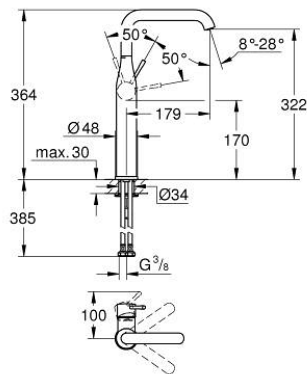

24 170 KF1 ESSENCE SINGLE-LEVER BASIN MIXER 1/2" XL-SIZE

PRODUCT DESCRIPTION

- Colour: phantom black
- single hole installation
- metal lever
- GROHE SilkMove 28 mm ceramic cartridge
- with temperature limiter
- GROHE EcoJoy - less water, perfect flow
- maximum flow rate (at 3 bar): 6.5 l/min
- GROHE AquaGuide adjustable mousseur
- GROHE Quickfix Plus installation system
- swivel spout with mousseur and stop limiter
- adjustable swivel area 0° / 90° / 360°
- smooth body
- flexible connection hoses
- minimum pressure 1.0 bar
- professional edition

24 170 KF1 ESSENCE SINGLE-LEVER BASIN MIXER 1/2" XL-SIZE

SPARE PARTS

- 1: Lever (Spare part-nr. 46919KF0)
- 2: Cartridge (Spare part-nr. 46580000)
- 3: screw ring (Spare part-nr. 48591000)
- 4: Swivel tube spout (Spare part-nr. 13375KF0)
- 4.1: Mousseur (Spare part-nr. 48270000)
- 4.2: Sealing washer (Spare part-nr. 0128500M)
- 4.3: Safety ring (Spare part-nr. 4826600M)
- 5: Escutcheon (Spare part-nr. 48603KF0)
- 6: Shank mounting kit (Spare part-nr. 46645000)
- 7: Mounting wrench (Spare part-nr. 19017000)*
- 8: Waste set with push-open plug (Spare part-nr. 65807KF0)*