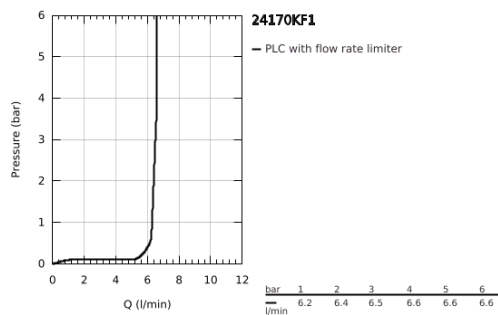

24 170 KF1 ESSENCE SINGLE-LEVER BASIN MIXER 1/2" XL-SIZE

PRODUCT DESCRIPTION

- Colour: phantom black
- single hole installation
- metal lever
- GROHE SilkMove 28 mm ceramic cartridge
- with temperature limiter
- GROHE EcoJoy - less water, perfect flow
- maximum flow rate (at 3 bar): 6.5 l/min
- GROHE AquaGuide adjustable mousseur
- GROHE Quickfix Plus installation system
- swivel spout with mousseur and stop limiter
- adjustable swivel area 0° / 90° / 360°
- smooth body
- flexible connection hoses
- minimum pressure 1.0 bar
- professional edition

24 170 KF1 ESSENCE SINGLE-LEVER BASIN MIXER 1/2" XL-SIZE

SPARE PARTS

- 1: Lever (Spare part-nr. 46919KF0)
 - 2: Cartridge (Spare part-nr. 46580000)
 - 3: screw ring (Spare part-nr. 48591000)
 - 4: Swivel tube spout (Spare part-nr. 13375KF0)
 - 4.1: Mousseur (Spare part-nr. 48270000)
 - 4.2: Sealing washer (Spare part-nr. 0128500M)
 - 4.3: Safety ring (Spare part-nr. 4826600M)
 - 5: Escutcheon (Spare part-nr. 48603KF0)
 - 6: Shank mounting kit (Spare part-nr. 46645000)
 - 7: Mounting wrench (Spare part-nr. 19017000)*
 - 8: Waste set with push-open plug (Spare part-nr. 65807KF0)*
- * Optional accessories