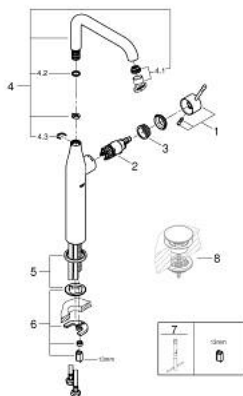

24 170 KF1 ESSENCE SINGLE-LEVER BASIN MIXER 1/2" XL-SIZE

PRODUCT DESCRIPTION

- Colour: phantom black
- single hole installation
- metal lever
- GROHE SilkMove 28 mm ceramic cartridge
- with temperature limiter
- GROHE EcoJoy - less water, perfect flow
- maximum flow rate (at 3 bar): 6.5 l/min
- GROHE AquaGuide adjustable mousseur
- GROHE Quickfix Plus installation system
- swivel spout with mousseur and stop limiter
- adjustable swivel area 0° / 90° / 360°
- smooth body
- flexible connection hoses
- minimum pressure 1.0 bar
- professional edition

24 170 KF1 ESSENCE SINGLE-LEVER BASIN MIXER 1/2" XL-SIZE

SPARE PARTS

- 1: Lever (Spare part-nr. 46919KF0)
 - 2: Cartridge (Spare part-nr. 46580000)
 - 3: screw ring (Spare part-nr. 48591000)
 - 4: Swivel tube spout (Spare part-nr. 13375KF0)
 - 4.1: Mousseur (Spare part-nr. 48270000)
 - 4.2: Sealing washer (Spare part-nr. 0128500M)
 - 4.3: Safety ring (Spare part-nr. 4826600M)
 - 5: Escutcheon (Spare part-nr. 48603KF0)
 - 6: Shank mounting kit (Spare part-nr. 46645000)
 - 7: Mounting wrench (Spare part-nr. 19017000)*
 - 8: Waste set with push-open plug (Spare part-nr. 65807KF0)*
- * Optional accessories