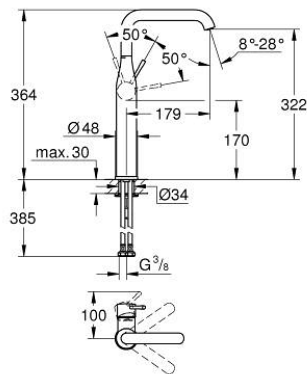

24 170 KF1 ESSENCE SINGLE-LEVER BASIN MIXER 1/2" XL-SIZE

PRODUCT DESCRIPTION

- Colour: phantom black
- single hole installation
- metal lever
- GROHE SilkMove 28 mm ceramic cartridge
- with temperature limiter
- GROHE EcoJoy - less water, perfect flow
- maximum flow rate (at 3 bar): 6.5 l/min
- GROHE AquaGuide adjustable mousseur
- GROHE Quickfix Plus installation system
- swivel spout with mousseur and stop limiter
- adjustable swivel area 0° / 90° / 360°
- smooth body
- flexible connection hoses
- minimum pressure 1.0 bar
- professional edition

24 170 KF1 ESSENCE SINGLE-LEVER BASIN MIXER 1/2" XL-SIZE

SPARE PARTS

- 1: Lever (Spare part-nr. 46919KF0)
 - 2: Cartridge (Spare part-nr. 46580000)
 - 3: screw ring (Spare part-nr. 48591000)
 - 4: Swivel tube spout (Spare part-nr. 13375KF0)
 - 4.1: Mousseur (Spare part-nr. 48270000)
 - 4.2: Sealing washer (Spare part-nr. 0128500M)
 - 4.3: Safety ring (Spare part-nr. 4826600M)
 - 5: Escutcheon (Spare part-nr. 48603KF0)
 - 6: Shank mounting kit (Spare part-nr. 46645000)
 - 7: Mounting wrench (Spare part-nr. 19017000)*
 - 8: Waste set with push-open plug (Spare part-nr. 65807KF0)*
- * Optional accessories