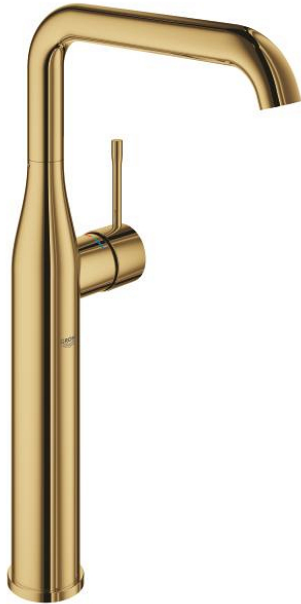

24 170 GL1 **ESSENCE SINGLE-LEVER BASIN MIXER 1/2"**
XL-SIZE

PRODUCT DESCRIPTION

- Colour: cool sunrise
- single hole installation
- metal lever
- GROHE SilkMove 28 mm ceramic cartridge
- with temperature limiter
- GROHE LongLife finish
- GROHE EcoJoy - less water, perfect flow
- maximum flow rate (at 3 bar): 6.5 l/min
- GROHE AquaGuide adjustable mousseur
- GROHE Quickfix Plus installation system
- swivel spout with mousseur and stop limiter
- adjustable swivel area 0° / 90° / 360°
- smooth body
- flexible connection hoses
- minimum pressure 1.0 bar