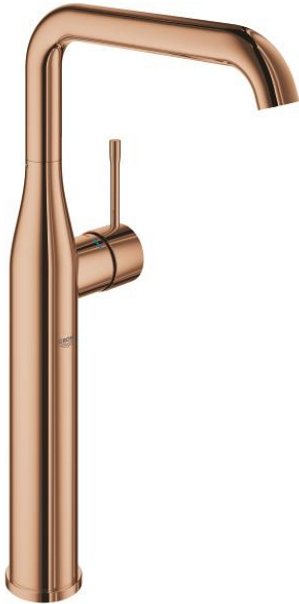

## 24 170 DA1 ESSENCE SINGLE-LEVER BASIN MIXER 1/2" XL-SIZE

### PRODUCT DESCRIPTION

- Colour: warm sunset
- single hole installation
- metal lever
- GROHE SilkMove 28 mm ceramic cartridge
- with temperature limiter
- GROHE LongLife finish
- GROHE EcoJoy - less water, perfect flow
- maximum flow rate (at 3 bar): 6.5 l/min
- GROHE AquaGuide adjustable mousseur
- GROHE Quickfix Plus installation system
- swivel spout with mousseur and stop limiter
- adjustable swivel area 0° / 150° / 360°
- smooth body
- flexible connection hoses
- minimum pressure 1.0 bar
- adjustable swivel area 0° / 90° / 360°