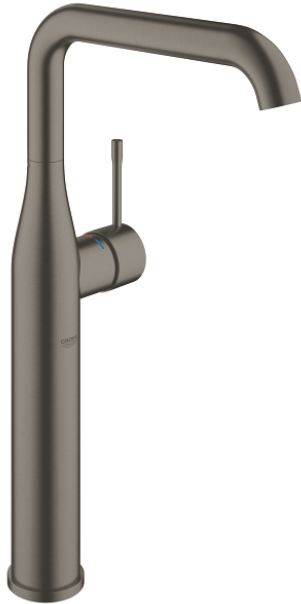

24 170 AL1 ESSENCE SINGLE-LEVER BASIN MIXER 1/2" XL-SIZE

PRODUCT DESCRIPTION

- Colour: brushed hard graphite
- single hole installation
- metal lever
- GROHE SilkMove 28 mm ceramic cartridge
- with temperature limiter
- GROHE LongLife finish
- GROHE EcoJoy - less water, perfect flow
- maximum flow rate (at 3 bar): 6.5 l/min
- GROHE AquaGuide adjustable mousseur
- GROHE Quickfix Plus installation system
- swivel spout with mousseur and stop limiter
- adjustable swivel area 0° / 90° / 360°
- smooth body
- flexible connection hoses
- minimum pressure 1.0 bar