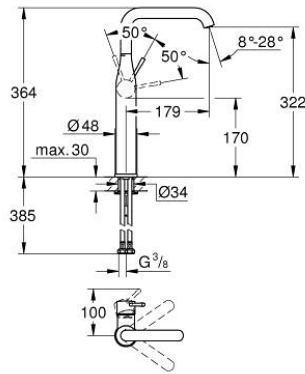

24 170 001 **ESSENCE SINGLE-LEVER BASIN MIXER 1/2"**
XL-SIZE

PRODUCT DESCRIPTION

- Colour: chrome
- single hole installation
- metal lever
- for free-standing basins
- GROHE SilkMove 28 mm ceramic cartridge
- with temperature limiter
- GROHE LongLife finish
- GROHE EcoJoy - less water, perfect flow
- maximum flow rate (at 3 bar): 6.5 l/min
- GROHE AquaGuide adjustable mousseur
- GROHE FastFixation Plus rapid installation system
- swivel spout with mousseur and stop limiter
- adjustable swivel area 0° / 90° / 360°
- smooth body
- flexible connection hoses
- minimum pressure 1.0 bar
- professional edition

24 170 001 **ESSENCE SINGLE-LEVER BASIN MIXER 1/2"**
XL-SIZE

SPARE PARTS

- 1: Lever (Spare part-nr. 46919000)
 - 2: Cartridge (Spare part-nr. 46580000)
 - 3: screw ring (Spare part-nr. 48591000)
 - 4: Swivel tube spout (Spare part-nr. 13375000)
 - 4.1: Mousseur (Spare part-nr. 48270000)
 - 4.2: Sealing washer (Spare part-nr. 0128500M)
 - 4.3: Safety ring (Spare part-nr. 4826600M)
 - 5: Escutcheon (Spare part-nr. 48603000)
 - 6: Shank mounting kit (Spare part-nr. 46645000)
 - 7: Mounting wrench (Spare part-nr. 19017000)*
 - 8: Waste set with push-open plug (Spare part-nr. 65807000)*
- * Optional accessories