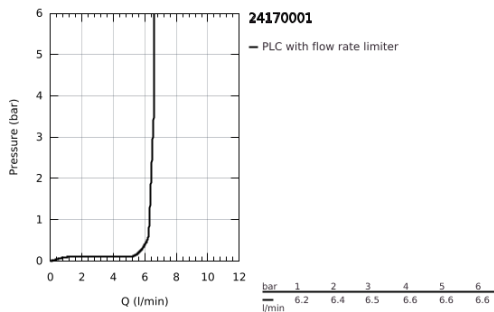

24 170 001 **ESSENCE SINGLE-LEVER BASIN MIXER 1/2"**
XL-SIZE

PRODUCT DESCRIPTION

- Colour: chrome
- single hole installation
- metal lever
- for free-standing basins
- GROHE SilkMove 28 mm ceramic cartridge
- with temperature limiter
- GROHE LongLife finish
- GROHE EcoJoy - less water, perfect flow
- maximum flow rate (at 3 bar): 6.5 l/min
- GROHE AquaGuide adjustable mousseur
- GROHE FastFixation Plus rapid installation system
- swivel spout with mousseur and stop limiter
- adjustable swivel area 0° / 90° / 360°
- smooth body
- flexible connection hoses
- minimum pressure 1.0 bar
- professional edition

24 170 001 **ESSENCE SINGLE-LEVER BASIN MIXER 1/2"**
XL-SIZE

SPARE PARTS

- 1: Lever (Spare part-nr. 46919000)
 - 2: Cartridge (Spare part-nr. 46580000)
 - 3: screw ring (Spare part-nr. 48591000)
 - 4: Swivel tube spout (Spare part-nr. 13375000)
 - 4.1: Mousseur (Spare part-nr. 48270000)
 - 4.2: Sealing washer (Spare part-nr. 0128500M)
 - 4.3: Safety ring (Spare part-nr. 4826600M)
 - 5: Escutcheon (Spare part-nr. 48603000)
 - 6: Shank mounting kit (Spare part-nr. 46645000)
 - 7: Mounting wrench (Spare part-nr. 19017000)*
 - 8: Waste set with push-open plug (Spare part-nr. 65807000)*
- * Optional accessories