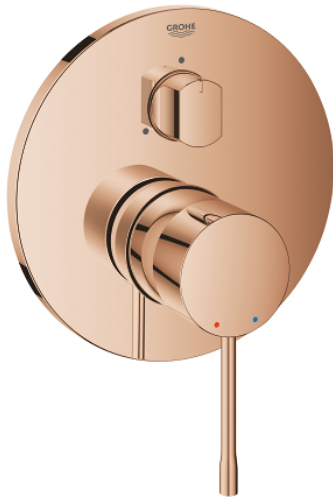

24 169 DA1 ESSENCE SINGLE-LEVER MIXER WITH 3-WAY DIVERTER

PRODUCT DESCRIPTION

- Colour: warm sunset
- trim set for GROHE Rapido SmartBox (35 600/35 604)
- GROHE SilkMove 46 mm ceramic cartridge
- GROHE LongLife finish
- GROHE FastFixation escutcheon with covered shaft sealing and covered fixing
- metal escutcheon, retroactively 6° adjustable
- metal lever
- 3-way diverter
- without roughing-in set 35 600/35 604 (please order separately)
- outlet A = 27 l/min, outlet B = 27 l/min, outlet C = 27 l/min