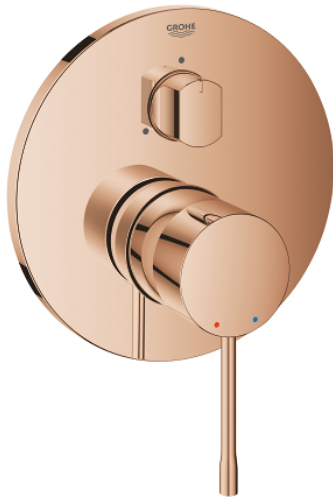

## 24 169 DA1 ESSENCE SINGLE-LEVER MIXER WITH 3-WAY DIVERTER

### PRODUCT DESCRIPTION

- Colour: warm sunset
- trim set for GROHE Rapido SmartBox (35 600/35 604)
- GROHE SilkMove 46 mm ceramic cartridge
- GROHE LongLife finish
- GROHE FastFixation escutcheon with covered shaft sealing and covered fixing
- metal escutcheon, retroactively 6° adjustable
- metal lever
- 3-way diverter
- without roughing-in set 35 600/35 604 (please order separately)
- outlet A = 27 l/min, outlet B = 27 l/min, outlet C = 27 l/min