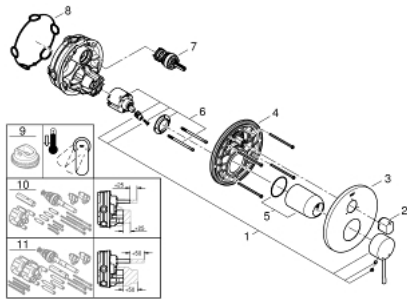

24 169 001 ESSENCE SINGLE-LEVER MIXER WITH 3-WAY DIVERTER

PRODUCT DESCRIPTION

- Colour: chrome
- trim set for GROHE Rapido SmartBox (35 600/35 604)
- GROHE SilkMove 46 mm ceramic cartridge
- GROHE LongLife finish
- GROHE FastFixation escutcheon with covered shaft sealing and covered fixing
- metal escutcheon, retroactively 6° adjustable
- metal lever
- 3-way diverter
- without roughing-in set 35 600/35 604 (please order separately)
- outlet A = 27 l/min, outlet B = 27 l/min, outlet C = 27 l/min
- professional edition

24 169 001 ESSENCE SINGLE-LEVER MIXER WITH 3-WAY DIVERTER

SPARE PARTS

- 1: Lever (Spare part-nr. 46915000)
 - 2: Diverter knob, round (Spare part-nr. 48447000)
 - 3: Escutcheon (Spare part-nr. 49108000)
 - 4: Mounting plate (Spare part-nr. 49094000)
 - 5: Cap (Spare part-nr. 02693000)
 - 6: Cartridge (Spare part-nr. 46048000)
 - 7: Diverter (Spare part-nr. 48448000)
 - 8: Seal (Spare part-nr. 48360000)
 - 9: Temperature limiter (Spare part-nr. 46308000)*
 - 10: Universal extension set single-lever mixers, 25 mm (Spare part-nr. 1405600)*
 - 11: Universal extension set single-lever mixers, 50 mm (Spare part-nr. 1405700)*
- * Optional accessories