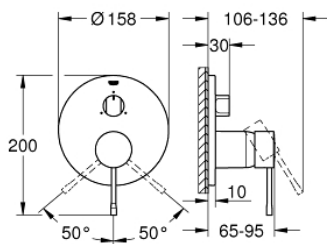

24 169 001 ESSENCE SINGLE-LEVER MIXER WITH 3-WAY DIVERTER

PRODUCT DESCRIPTION

- Colour: chrome
- trim set for GROHE Rapido SmartBox (35 600/35 604)
- GROHE SilkMove 46 mm ceramic cartridge
- GROHE LongLife finish
- GROHE FastFixation escutcheon with covered shaft sealing and covered fixing
- metal escutcheon, retroactively 6° adjustable
- metal lever
- 3-way diverter
- without roughing-in set 35 600/35 604 (please order separately)
- outlet A = 27 l/min, outlet B = 27 l/min, outlet C = 27 l/min
- professional edition

24 169 001 ESSENCE SINGLE-LEVER MIXER WITH 3-WAY DIVERTER

SPARE PARTS

- 1: Lever (Spare part-nr. 46915000)
 - 2: Diverter knob, round (Spare part-nr. 48447000)
 - 3: Escutcheon (Spare part-nr. 49108000)
 - 4: Mounting plate (Spare part-nr. 49094000)
 - 5: Cap (Spare part-nr. 02693000)
 - 6: Cartridge (Spare part-nr. 46048000)
 - 7: Diverter (Spare part-nr. 48448000)
 - 8: Seal (Spare part-nr. 48360000)
 - 9: Temperature limiter (Spare part-nr. 46308000)*
 - 10: Universal extension set single-lever mixers, 25 mm (Spare part-nr. 1405600)*
 - 11: Universal extension set single-lever mixers, 50 mm (Spare part-nr. 1405700)*
- * Optional accessories