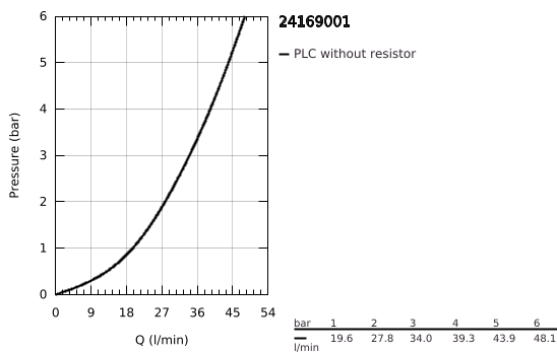

24 169 001 ESSENCE SINGLE-LEVER MIXER WITH 3-WAY DIVERTER

PRODUCT DESCRIPTION

- Colour: chrome
- trim set for GROHE Rapido SmartBox (35 600/35 604)
- GROHE SilkMove 46 mm ceramic cartridge
- GROHE LongLife finish
- GROHE FastFixation escutcheon with covered shaft sealing and covered fixing
- metal escutcheon, retroactively 6° adjustable
- metal lever
- 3-way diverter
- without roughing-in set 35 600/35 604 (please order separately)
- outlet A = 27 l/min, outlet B = 27 l/min, outlet C = 27 l/min
- professional edition

24 169 001 ESSENCE SINGLE-LEVER MIXER WITH 3-WAY DIVERTER

SPARE PARTS

- 1: Lever (Spare part-nr. 46915000)
 - 2: Diverter knob, round (Spare part-nr. 48447000)
 - 3: Escutcheon (Spare part-nr. 49108000)
 - 4: Mounting plate (Spare part-nr. 49094000)
 - 5: Cap (Spare part-nr. 02693000)
 - 6: Cartridge (Spare part-nr. 46048000)
 - 7: Diverter (Spare part-nr. 48448000)
 - 8: Seal (Spare part-nr. 48360000)
 - 9: Temperature limiter (Spare part-nr. 46308000)*
 - 10: Universal extension set single-lever mixers, 25 mm (Spare part-nr. 1405600)*
 - 11: Universal extension set single-lever mixers, 50 mm (Spare part-nr. 1405700)*
- * Optional accessories