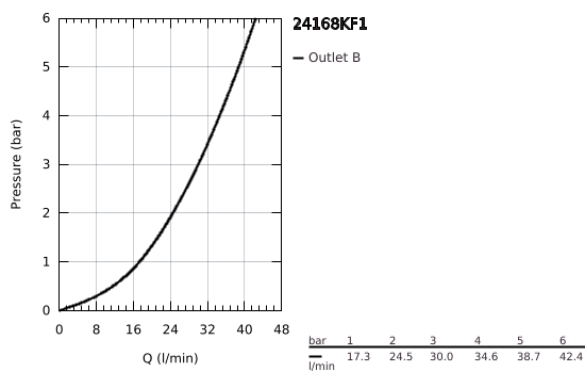

## 24 168 KF1 ESSENCE SINGLE-LEVER SHOWER MIXER

### PRODUCT DESCRIPTION

- Colour: phantom black
- trim set for GROHE Rapido SmartBox (35 600/35 604)
- GROHE SilkMove 46 mm ceramic cartridge
- GROHE FastFixation escutcheon with covered shaft sealing and covered fixing
- metal escutcheon, retroactively 6° adjustable
- metal lever
- without roughing-in set 35 600/35 604 (please order separately)
- outlet B or C = 30 l/min