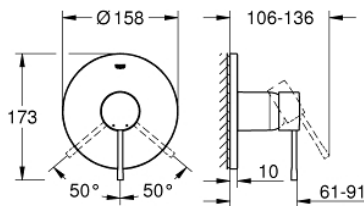

## 24 168 KF1 ESSENCE SINGLE-LEVER SHOWER MIXER

### PRODUCT DESCRIPTION

- Colour: phantom black
- trim set for GROHE Rapido SmartBox (35 600/35 604)
- GROHE SilkMove 46 mm ceramic cartridge
- GROHE FastFixation escutcheon with covered shaft sealing and covered fixing
- metal escutcheon, retroactively 6° adjustable
- metal lever
- without roughing-in set 35 600/35 604 (please order separately)
- outlet B or C = 30 l/min