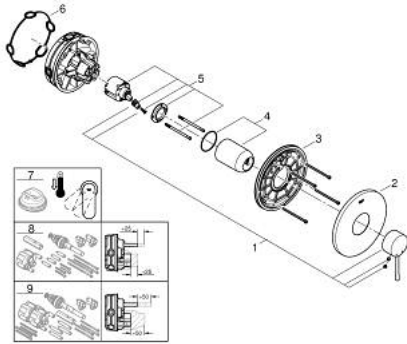

## 24 168 KF1 ESSENCE SINGLE-LEVER SHOWER MIXER

### PRODUCT DESCRIPTION

- Colour: phantom black
- trim set for GROHE Rapido SmartBox (35 600/35 604)
- GROHE SilkMove 46 mm ceramic cartridge
- GROHE FastFixation escutcheon with covered shaft sealing and covered fixing
- metal escutcheon, retroactively 6° adjustable
- metal lever
- without roughing-in set 35 600/35 604 (please order separately)
- outlet B or C = 30 l/min

### SPARE PARTS

- 1: Lever (Spare part-nr. 46915KF0)
  - 2: escutcheon (Spare part-nr. 48428KF0)
  - 3: Mounting plate (Spare part-nr. 48439000)
  - 4: cap (Spare part-nr. 02693KF0)
  - 5: Cartridge (Spare part-nr. 46048000)
  - 6: Seal (Spare part-nr. 48360000)
  - 7: Temperature limiter (Spare part-nr. 46308000)\*
  - 8: Universal extension set single-lever mixers, 25 mm (Spare part-nr. 14056000)\*
  - 9: Universal extension set single-lever mixers, 50 mm (Spare part-nr. 14057000)\*
- \* Optional accessories