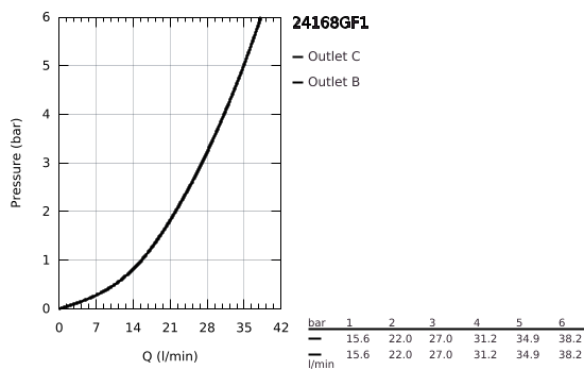

24 168 GF1 ESSENCE SINGLE-LEVER SHOWER MIXER

PRODUCT DESCRIPTION

- Colour: brushed crafted cool sunrise
- trim set for GROHE Rapido SmartBox (35 600/35 604)
- GROHE SilkMove 46 mm ceramic cartridge
- GROHE LongLife finish
- GROHE FastFixation escutcheon with covered shaft sealing and covered fixing
- metal escutcheon, retroactively 6° adjustable
- crafted metal lever
- without roughing-in set 35 600/35 604 (please order separately)
- outlet B or C = 30 l/min

24 168 GF1 ESSENCE SINGLE-LEVER SHOWER MIXER

SPARE PARTS

- 1: Lever (Spare part-nr. 46915GF0)
- 2: escutcheon (Spare part-nr. 48428GN0)
- 3: Mounting plate (Spare part-nr. 48439000)
- 4: cap (Spare part-nr. 02693GN0)
- 5: Cartridge (Spare part-nr. 46048000)
- 6: Seal (Spare part-nr. 48360000)
- 7: Temperature limiter (Spare part-nr. 46308000)*
- 8: Universal extension set single-lever mixers, 25 mm (Spare part-nr. 14056000)*
- 9: Universal extension set single-lever mixers, 50 mm (Spare part-nr. 14057000)*
- * Optional accessories