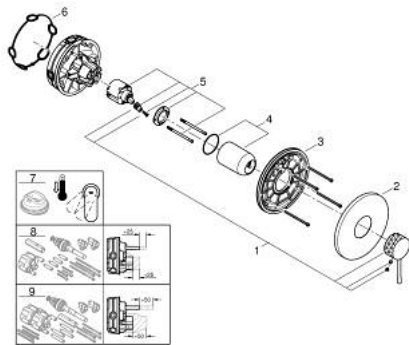

24 168 GF1 ESSENCE SINGLE-LEVER SHOWER MIXER

PRODUCT DESCRIPTION

- Colour: brushed crafted cool sunrise
- trim set for GROHE Rapido SmartBox (35 600/35 604)
- GROHE SilkMove 46 mm ceramic cartridge
- GROHE LongLife finish
- GROHE FastFixation escutcheon with covered shaft sealing and covered fixing
- metal escutcheon, retroactively 6° adjustable
- crafted metal lever
- without roughing-in set 35 600/35 604 (please order separately)
- outlet B or C = 30 l/min

24 168 GF1 ESSENCE SINGLE-LEVER SHOWER MIXER

SPARE PARTS

- 1: Lever (Spare part-nr. 46915GF0)
- 2: escutcheon (Spare part-nr. 48428GN0)
- 3: Mounting plate (Spare part-nr. 48439000)
- 4: cap (Spare part-nr. 02693GN0)
- 5: Cartridge (Spare part-nr. 46048000)
- 6: Seal (Spare part-nr. 48360000)
- 7: Temperature limiter (Spare part-nr. 46308000)*
- 8: Universal extension set single-lever mixers, 25 mm (Spare part-nr. 14056000)*
- 9: Universal extension set single-lever mixers, 50 mm (Spare part-nr. 14057000)*
- * Optional accessories