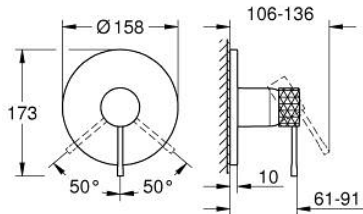

24 168 GF1 ESSENCE SINGLE-LEVER SHOWER MIXER

PRODUCT DESCRIPTION

- Colour: brushed crafted cool sunrise
- trim set for GROHE Rapido SmartBox (35 600/35 604)
- GROHE SilkMove 46 mm ceramic cartridge
- GROHE LongLife finish
- GROHE FastFixation escutcheon with covered shaft sealing and covered fixing
- metal escutcheon, retroactively 6° adjustable
- crafted metal lever
- without roughing-in set 35 600/35 604 (please order separately)
- outlet B or C = 30 l/min

24 168 GF1 ESSENCE SINGLE-LEVER SHOWER MIXER

SPARE PARTS

- 1: Lever (Spare part-nr. 46915GF0)
- 2: escutcheon (Spare part-nr. 48428GN0)
- 3: Mounting plate (Spare part-nr. 48439000)
- 4: cap (Spare part-nr. 02693GN0)
- 5: Cartridge (Spare part-nr. 46048000)
- 6: Seal (Spare part-nr. 48360000)
- 7: Temperature limiter (Spare part-nr. 46308000)*
- 8: Universal extension set single-lever mixers, 25 mm (Spare part-nr. 14056000)*
- 9: Universal extension set single-lever mixers, 50 mm (Spare part-nr. 14057000)*
- * Optional accessories