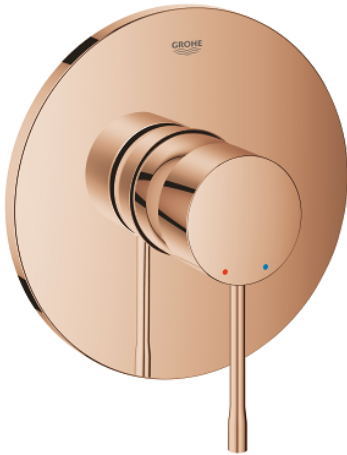

## 24 168 DA1 ESSENCE SINGLE-LEVER SHOWER MIXER

### PRODUCT DESCRIPTION

- Colour: warm sunset
- trim set for GROHE Rapido SmartBox (35 600/35 604)
- GROHE SilkMove 46 mm ceramic cartridge
- GROHE LongLife finish
- GROHE FastFixation escutcheon with covered shaft sealing and covered fixing
- metal escutcheon, retroactively 6° adjustable
- metal lever
- without roughing-in set 35 600/35 604 (please order separately)
- outlet B or C = 30 l/min