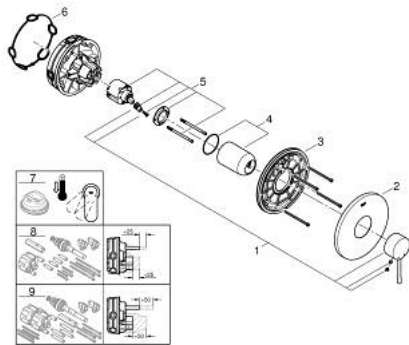

## 24 168 AL1 ESSENCE SINGLE-LEVER SHOWER MIXER

### PRODUCT DESCRIPTION

- Colour: brushed hard graphite
- trim set for GROHE Rapido SmartBox (35 600/35 604)
- GROHE SilkMove 46 mm ceramic cartridge
- GROHE LongLife finish
- GROHE FastFixation escutcheon with covered shaft sealing and covered fixing
- metal escutcheon, retroactively 6° adjustable
- metal lever
- without roughing-in set 35 600/35 604 (please order separately)
- outlet B or C = 30 l/min

### SPARE PARTS

- 1: Lever (Spare part-nr. 46915AL0)
  - 2: Escutcheon (Spare part-nr. 48428AL0)
  - 3: Mounting plate (Spare part-nr. 48439000)
  - 4: Cap (Spare part-nr. 02693AL0)
  - 5: Cartridge (Spare part-nr. 46048000)
  - 6: Seal (Spare part-nr. 48360000)
  - 7: Temperature limiter (Spare part-nr. 46308000)\*
  - 8: Universal extension set single-lever mixers, 25 mm (Spare part-nr. 14056000)\*
  - 9: Universal extension set single-lever mixers, 50 mm (Spare part-nr. 14057000)\*
- \* Optional accessories