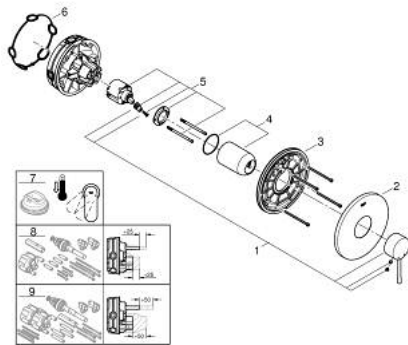

## 24 168 AL1 ESSENCE SINGLE-LEVER SHOWER MIXER

### PRODUCT DESCRIPTION

- Colour: brushed hard graphite
- trim set for GROHE Rapido SmartBox (35 600/35 604)
- GROHE SilkMove 46 mm ceramic cartridge
- GROHE LongLife finish
- GROHE FastFixation escutcheon with covered shaft sealing and covered fixing
- metal escutcheon, retroactively 6° adjustable
- metal lever
- without roughing-in set 35 600/35 604 (please order separately)
- outlet B or C = 30 l/min

### SPARE PARTS

- 1: Lever (Spare part-nr. 46915AL0)
  - 2: Escutcheon (Spare part-nr. 48428AL0)
  - 3: Mounting plate (Spare part-nr. 48439000)
  - 4: Cap (Spare part-nr. 02693AL0)
  - 5: Cartridge (Spare part-nr. 46048000)
  - 6: Seal (Spare part-nr. 48360000)
  - 7: Temperature limiter (Spare part-nr. 46308000)\*
  - 8: Universal extension set single-lever mixers, 25 mm (Spare part-nr. 14056000)\*
  - 9: Universal extension set single-lever mixers, 50 mm (Spare part-nr. 14057000)\*
- \* Optional accessories