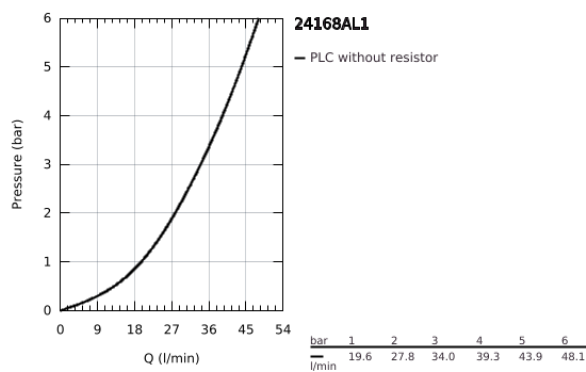

## 24 168 AL1 ESSENCE SINGLE-LEVER SHOWER MIXER

### PRODUCT DESCRIPTION

- Colour: brushed hard graphite
- trim set for GROHE Rapido SmartBox (35 600/35 604)
- GROHE SilkMove 46 mm ceramic cartridge
- GROHE LongLife finish
- GROHE FastFixation escutcheon with covered shaft sealing and covered fixing
- metal escutcheon, retroactively 6° adjustable
- metal lever
- without roughing-in set 35 600/35 604 (please order separately)
- outlet B or C = 30 l/min