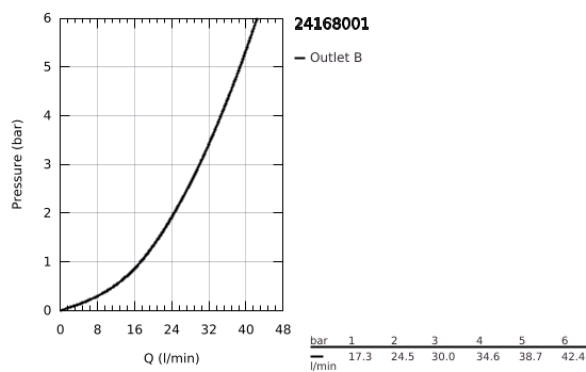

## 24 168 001 ESSENCE SINGLE-LEVER SHOWER MIXER

### PRODUCT DESCRIPTION

- Colour: chrome
- trim set for GROHE Rapido SmartBox (35 600/35 604)
- GROHE SilkMove 46 mm ceramic cartridge
- GROHE LongLife finish
- GROHE FastFixation escutcheon with covered shaft sealing and covered fixing
- metal escutcheon, retroactively 6° adjustable
- metal lever
- without roughing-in set 35 600/35 604 (please order separately)
- outlet B or C = 30 l/min
- professional edition