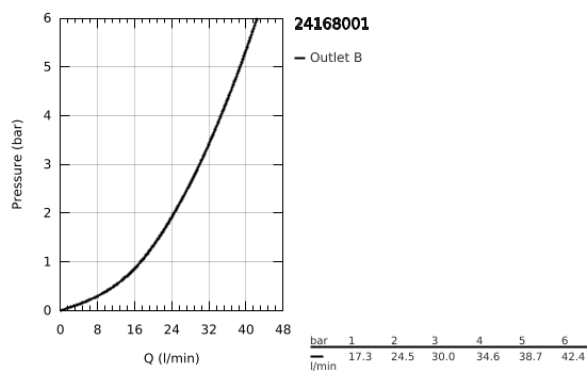

24 168 001 ESSENCE SINGLE-LEVER SHOWER MIXER

PRODUCT DESCRIPTION

- Colour: chrome
- trim set for GROHE Rapido SmartBox (35 600/35 604)
- GROHE SilkMove 46 mm ceramic cartridge
- GROHE LongLife finish
- GROHE FastFixation escutcheon with covered shaft sealing and covered fixing
- metal escutcheon, retroactively 6° adjustable
- metal lever
- without roughing-in set 35 600/35 604 (please order separately)
- outlet B or C = 30 l/min
- professional edition

24 168 001 ESSENCE SINGLE-LEVER SHOWER MIXER

SPARE PARTS

- 1: Lever (Spare part-nr. 46915000)
 - 2: Escutcheon (Spare part-nr. 48428000)
 - 3: Mounting plate (Spare part-nr. 48439000)
 - 4: Cap (Spare part-nr. 02693000)
 - 5: Cartridge (Spare part-nr. 46048000)
 - 6: Seal (Spare part-nr. 48360000)
 - 7: Temperature limiter (Spare part-nr. 46308000)*
 - 8: Universal extension set single-lever mixers, 25 mm (Spare part-nr. 14056000)*
 - 9: Universal extension set single-lever mixers, 50 mm (Spare part-nr. 14057000)*
- * Optional accessories