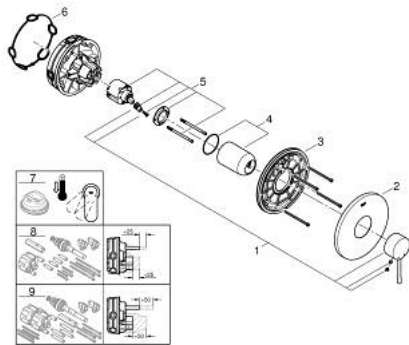

24 168 001 ESSENCE SINGLE-LEVER SHOWER MIXER

PRODUCT DESCRIPTION

- Colour: chrome
- trim set for GROHE Rapido SmartBox (35 600/35 604)
- GROHE SilkMove 46 mm ceramic cartridge
- GROHE LongLife finish
- GROHE FastFixation escutcheon with covered shaft sealing and covered fixing
- metal escutcheon, retroactively 6° adjustable
- metal lever
- without roughing-in set 35 600/35 604 (please order separately)
- outlet B or C = 30 l/min
- professional edition

24 168 001 ESSENCE SINGLE-LEVER SHOWER MIXER

SPARE PARTS

- 1: Lever (Spare part-nr. 46915000)
 - 2: Escutcheon (Spare part-nr. 48428000)
 - 3: Mounting plate (Spare part-nr. 48439000)
 - 4: Cap (Spare part-nr. 02693000)
 - 5: Cartridge (Spare part-nr. 46048000)
 - 6: Seal (Spare part-nr. 48360000)
 - 7: Temperature limiter (Spare part-nr. 46308000)*
 - 8: Universal extension set single-lever mixers, 25 mm (Spare part-nr. 14056000)*
 - 9: Universal extension set single-lever mixers, 50 mm (Spare part-nr. 14057000)*
- * Optional accessories