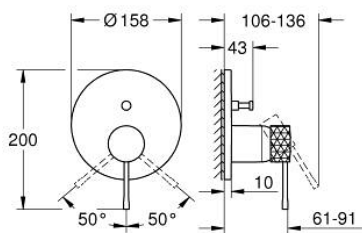

24 167 GF1 ESSENCE SINGLE-LEVER MIXER WITH 2-WAY DIVERTER

PRODUCT DESCRIPTION

- Colour: brushed crafted cool sunrise
- trim set for GROHE Rapido SmartBox (35 600/35 604)
- GROHE SilkMove 46 mm ceramic cartridge
- GROHE LongLife finish
- GROHE FastFixation escutcheon with covered shaft sealing and covered fixing
- metal escutcheon, retroactively 6° adjustable
- crafted metal lever
- automatic 2-way diverter
- without roughing-in set 35 600/35 604 (please order separately)
- flow performance: outlet B = 27 l/min, outlet C = 27 l/min

24 167 GF1 ESSENCE SINGLE-LEVER MIXER WITH 2-WAY DIVERTER

SPARE PARTS

- 1: Lever (Spare part-nr. 46915GF0)
 - 2: Escutcheon (Spare part-nr. 48429GN0)
 - 3: Mounting plate (Spare part-nr. 48440000)
 - 4: cap (Spare part-nr. 02693GN0)
 - 5: Diverter (Spare part-nr. 48634000)
 - 6: Diverter knob (Spare part-nr. 48637GN0)
 - 7: Cartridge (Spare part-nr. 46048000)
 - 8: Non-return valve (Spare part-nr. 49085000)
 - 9: Seal (Spare part-nr. 48360000)
 - 10: Temperature limiter (Spare part-nr. 46308000)*
 - 11: Backflow protection combination (Spare part-nr. 14055000)*
 - 12: Universal extension set single-lever mixers, 25 mm (Spare part-nr. 14056000)*
 - 13: diverter (Spare part-nr. 48635000)*
 - 14: Universal extension set single-lever mixers, 50 mm (Spare part-nr. 14057000)*
 - 15: diverter (Spare part-nr. 48636000)*
- * Optional accessories