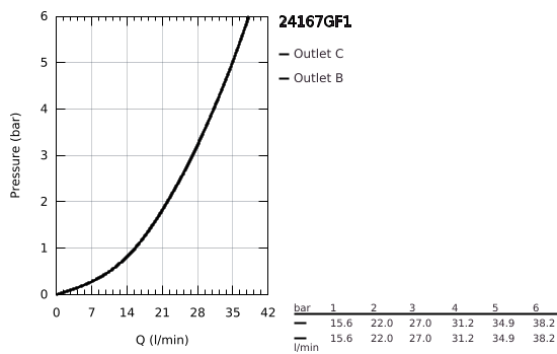

24 167 GF1 ESSENCE SINGLE-LEVER MIXER WITH 2-WAY DIVERTER

PRODUCT DESCRIPTION

- Colour: brushed crafted cool sunrise
- trim set for GROHE Rapido SmartBox (35 600/35 604)
- GROHE SilkMove 46 mm ceramic cartridge
- GROHE LongLife finish
- GROHE FastFixation escutcheon with covered shaft sealing and covered fixing
- metal escutcheon, retroactively 6° adjustable
- crafted metal lever
- automatic 2-way diverter
- without roughing-in set 35 600/35 604 (please order separately)
- flow performance: outlet B = 27 l/min, outlet C = 27 l/min

24 167 GF1 ESSENCE SINGLE-LEVER MIXER WITH 2-WAY DIVERTER

SPARE PARTS

- 1: Lever (Spare part-nr. 46915GF0)
 - 2: Escutcheon (Spare part-nr. 48429GN0)
 - 3: Mounting plate (Spare part-nr. 48440000)
 - 4: cap (Spare part-nr. 02693GN0)
 - 5: Diverter (Spare part-nr. 48634000)
 - 6: Diverter knob (Spare part-nr. 48637GN0)
 - 7: Cartridge (Spare part-nr. 46048000)
 - 8: Non-return valve (Spare part-nr. 49085000)
 - 9: Seal (Spare part-nr. 48360000)
 - 10: Temperature limiter (Spare part-nr. 46308000)*
 - 11: Backflow protection combination (Spare part-nr. 14055000)*
 - 12: Universal extension set single-lever mixers, 25 mm (Spare part-nr. 14056000)*
 - 13: diverter (Spare part-nr. 48635000)*
 - 14: Universal extension set single-lever mixers, 50 mm (Spare part-nr. 14057000)*
 - 15: diverter (Spare part-nr. 48636000)*
- * Optional accessories