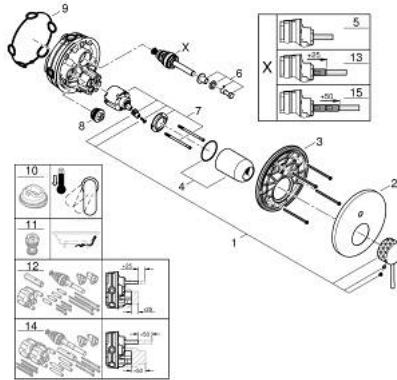

24 167 GF1 ESSENCE SINGLE-LEVER MIXER WITH 2-WAY DIVERTER

PRODUCT DESCRIPTION

- Colour: brushed crafted cool sunrise
- trim set for GROHE Rapido SmartBox (35 600/35 604)
- GROHE SilkMove 46 mm ceramic cartridge
- GROHE LongLife finish
- GROHE FastFixation escutcheon with covered shaft sealing and covered fixing
- metal escutcheon, retroactively 6° adjustable
- crafted metal lever
- automatic 2-way diverter
- without roughing-in set 35 600/35 604 (please order separately)
- flow performance: outlet B = 27 l/min, outlet C = 27 l/min

24 167 GF1 ESSENCE SINGLE-LEVER MIXER WITH 2-WAY DIVERTER

SPARE PARTS

- 1: Lever (Spare part-nr. 46915GF0)
 - 2: Escutcheon (Spare part-nr. 48429GN0)
 - 3: Mounting plate (Spare part-nr. 48440000)
 - 4: cap (Spare part-nr. 02693GN0)
 - 5: Diverter (Spare part-nr. 48634000)
 - 6: Diverter knob (Spare part-nr. 48637GN0)
 - 7: Cartridge (Spare part-nr. 46048000)
 - 8: Non-return valve (Spare part-nr. 49085000)
 - 9: Seal (Spare part-nr. 48360000)
 - 10: Temperature limiter (Spare part-nr. 46308000)*
 - 11: Backflow protection combination (Spare part-nr. 14055000)*
 - 12: Universal extension set single-lever mixers, 25 mm (Spare part-nr. 14056000)*
 - 13: diverter (Spare part-nr. 48635000)*
 - 14: Universal extension set single-lever mixers, 50 mm (Spare part-nr. 14057000)*
 - 15: diverter (Spare part-nr. 48636000)*
- * Optional accessories