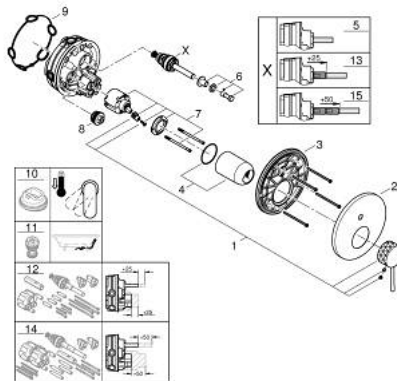

24 167 DE1 ESSENCE SINGLE-LEVER MIXER WITH 2-WAY DIVERTER

PRODUCT DESCRIPTION

- Colour: brushed crafted warm sunset
- trim set for GROHE Rapido SmartBox (35 600/35 604)
- GROHE SilkMove 46 mm ceramic cartridge
- GROHE LongLife finish
- GROHE FastFixation escutcheon with covered shaft sealing and covered fixing
- metal escutcheon, retroactively 6° adjustable
- crafted metal lever
- automatic 2-way diverter
- without roughing-in set 35 600/35 604 (please order separately)
- flow performance: outlet B = 27 l/min, outlet C = 27 l/min

24 167 DE1 ESSENCE SINGLE-LEVER MIXER WITH 2-WAY DIVERTER

SPARE PARTS

- 1: Lever (Spare part-nr. 46915DE0)
 - 2: Escutcheon (Spare part-nr. 48429DL0)
 - 3: Mounting plate (Spare part-nr. 48440000)
 - 4: cap (Spare part-nr. 02693DL0)
 - 5: Diverter (Spare part-nr. 48634000)
 - 6: Diverter knob (Spare part-nr. 48637DL0)
 - 7: Cartridge (Spare part-nr. 46048000)
 - 8: Non-return valve (Spare part-nr. 49085000)
 - 9: Seal (Spare part-nr. 48360000)
 - 10: Temperature limiter (Spare part-nr. 46308000)*
 - 11: Backflow protection combination (Spare part-nr. 14055000)*
 - 12: Universal extension set single-lever mixers, 25 mm (Spare part-nr. 14056000)*
 - 13: diverter (Spare part-nr. 48635000)*
 - 14: Universal extension set single-lever mixers, 50 mm (Spare part-nr. 14057000)*
 - 15: diverter (Spare part-nr. 48636000)*
- * Optional accessories