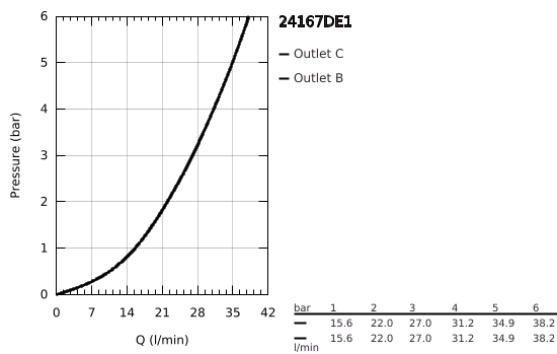

24 167 DE1 ESSENCE SINGLE-LEVER MIXER WITH 2-WAY DIVERTER

PRODUCT DESCRIPTION

- Colour: brushed crafted warm sunset
- trim set for GROHE Rapido SmartBox (35 600/35 604)
- GROHE SilkMove 46 mm ceramic cartridge
- GROHE LongLife finish
- GROHE FastFixation escutcheon with covered shaft sealing and covered fixing
- metal escutcheon, retroactively 6° adjustable
- crafted metal lever
- automatic 2-way diverter
- without roughing-in set 35 600/35 604 (please order separately)
- flow performance: outlet B = 27 l/min, outlet C = 27 l/min

24 167 DE1 ESSENCE SINGLE-LEVER MIXER WITH 2-WAY DIVERTER

SPARE PARTS

- 1: Lever (Spare part-nr. 46915DE0)
 - 2: Escutcheon (Spare part-nr. 48429DL0)
 - 3: Mounting plate (Spare part-nr. 48440000)
 - 4: cap (Spare part-nr. 02693DL0)
 - 5: Diverter (Spare part-nr. 48634000)
 - 6: Diverter knob (Spare part-nr. 48637DL0)
 - 7: Cartridge (Spare part-nr. 46048000)
 - 8: Non-return valve (Spare part-nr. 49085000)
 - 9: Seal (Spare part-nr. 48360000)
 - 10: Temperature limiter (Spare part-nr. 46308000)*
 - 11: Backflow protection combination (Spare part-nr. 14055000)*
 - 12: Universal extension set single-lever mixers, 25 mm (Spare part-nr. 14056000)*
 - 13: diverter (Spare part-nr. 48635000)*
 - 14: Universal extension set single-lever mixers, 50 mm (Spare part-nr. 14057000)*
 - 15: diverter (Spare part-nr. 48636000)*
- * Optional accessories