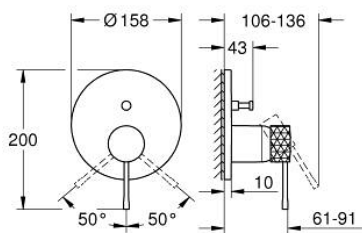

24 167 DE1 ESSENCE SINGLE-LEVER MIXER WITH 2-WAY DIVERTER

PRODUCT DESCRIPTION

- Colour: brushed crafted warm sunset
- trim set for GROHE Rapido SmartBox (35 600/35 604)
- GROHE SilkMove 46 mm ceramic cartridge
- GROHE LongLife finish
- GROHE FastFixation escutcheon with covered shaft sealing and covered fixing
- metal escutcheon, retroactively 6° adjustable
- crafted metal lever
- automatic 2-way diverter
- without roughing-in set 35 600/35 604 (please order separately)
- flow performance: outlet B = 27 l/min, outlet C = 27 l/min

24 167 DE1 ESSENCE SINGLE-LEVER MIXER WITH 2-WAY DIVERTER

SPARE PARTS

- 1: Lever (Spare part-nr. 46915DE0)
 - 2: Escutcheon (Spare part-nr. 48429DL0)
 - 3: Mounting plate (Spare part-nr. 48440000)
 - 4: cap (Spare part-nr. 02693DL0)
 - 5: Diverter (Spare part-nr. 48634000)
 - 6: Diverter knob (Spare part-nr. 48637DL0)
 - 7: Cartridge (Spare part-nr. 46048000)
 - 8: Non-return valve (Spare part-nr. 49085000)
 - 9: Seal (Spare part-nr. 48360000)
 - 10: Temperature limiter (Spare part-nr. 46308000)*
 - 11: Backflow protection combination (Spare part-nr. 14055000)*
 - 12: Universal extension set single-lever mixers, 25 mm (Spare part-nr. 14056000)*
 - 13: diverter (Spare part-nr. 48635000)*
 - 14: Universal extension set single-lever mixers, 50 mm (Spare part-nr. 14057000)*
 - 15: diverter (Spare part-nr. 48636000)*
- * Optional accessories