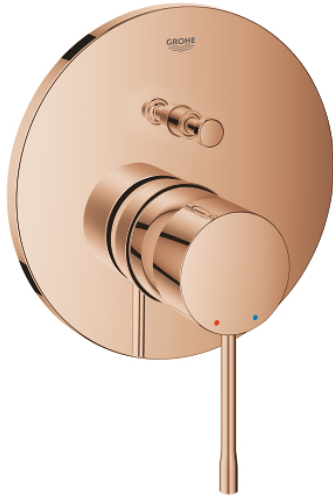

24 167 DA1 ESSENCE SINGLE-LEVER MIXER WITH 2-WAY DIVERTER

PRODUCT DESCRIPTION

- Colour: warm sunset
- trim set for GROHE Rapido SmartBox (35 600/35 604)
- GROHE SilkMove 46 mm ceramic cartridge
- GROHE LongLife finish
- GROHE FastFixation escutcheon with covered shaft sealing and covered fixing
- metal escutcheon, retroactively 6° adjustable
- metal lever
- automatic 2-way diverter
- without roughing-in set 35 600/35 604 (please order separately)
- flow performance: outlet B = 27 l/min, outlet C = 27 l/min