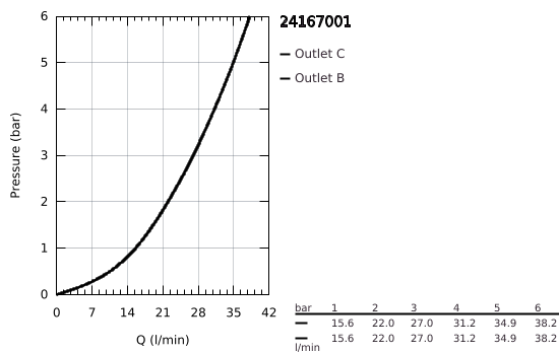

24 167 001 ESSENCE SINGLE-LEVER MIXER WITH 2-WAY DIVERTER

PRODUCT DESCRIPTION

- Colour: chrome
- trim set for GROHE Rapido SmartBox (35 600/35 604)
- GROHE SilkMove 46 mm ceramic cartridge
- GROHE LongLife finish
- GROHE FastFixation escutcheon with covered shaft sealing and covered fixing
- metal escutcheon, retroactively 6° adjustable
- metal lever
- automatic 2-way diverter
- without roughing-in set 35 600/35 604 (please order separately)
- flow performance: outlet B = 27 l/min, outlet C = 27 l/min
- professional edition

24 167 001 ESSENCE SINGLE-LEVER MIXER WITH 2-WAY DIVERTER

SPARE PARTS

- 1: Lever (Spare part-nr. 46915000)
 - 2: Escutcheon (Spare part-nr. 48429000)
 - 3: Mounting plate (Spare part-nr. 48440000)
 - 4: Cap (Spare part-nr. 02693000)
 - 5: Diverter (Spare part-nr. 48442000)
 - 6: Cartridge (Spare part-nr. 46048000)
 - 7: Non-return valve (Spare part-nr. 49085000)
 - 8: Seal (Spare part-nr. 48360000)
 - 9: Temperature limiter (Spare part-nr. 46308000)*
 - 10: Backflow protection combination (Spare part-nr. 14055000)*
 - 11: Universal extension set single-lever mixers, 25 mm (Spare part-nr. 14056000)*
 - 12: Diverter (Spare part-nr. 48444000)*
 - 13: Universal extension set single-lever mixers, 50 mm (Spare part-nr. 14057000)*
 - 14: Diverter (Spare part-nr. 48445000)*
- * Optional accessories