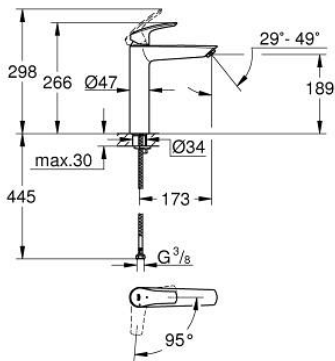

24 164 243 3 **EUROSMART SINGLE-LEVER BASIN MIXER 1/2"**
XL-SIZE

PRODUCT DESCRIPTION

- Colour: matte black
- for free-standing basins
- single hole installation
- metal lever
- GROHE SilkMove 28 mm ceramic cartridge
- EcoMode - cold water flow in mid-lever position saves energy
- adjustable flow rate limiter
- with temperature limiter
- GROHE EcoJoy - less water, perfect flow
- maximum flow rate (at 3 bar): 5 l/min
- GROHE AquaGuide adjustable mousseur
- GROHE FastFixation installation system
- smooth body
- flexible connection hoses
- professional edition

24 164 243 3 **EUROSMART SINGLE-LEVER BASIN MIXER 1/2"**
XL-SIZE

SPARE PARTS

- 1: Lever (Spare part-nr. 485512430)
- 2: cap (Spare part-nr. 461162430)
- 3: Cartridge (Spare part-nr. 46580000)
- 4: Flow straightener (Spare part-nr. 468372430)
- 5: Shank mounting kit (Spare part-nr. 46645000)
- 6: Waste set with push-open plug (Spare part-nr. 658072430)*
- 7: Mounting wrench (Spare part-nr. 19017000)*