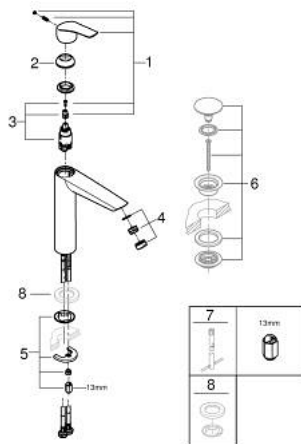

24 164 243 3 **EUROSMART SINGLE-LEVER BASIN MIXER 1/2"**
XL-SIZE

PRODUCT DESCRIPTION

- Colour: matte black
- for free-standing basins
- single hole installation
- metal lever
- GROHE SilkMove 28 mm ceramic cartridge
- EcoMode - cold water flow in mid-lever position saves energy
- adjustable flow rate limiter
- with temperature limiter
- GROHE EcoJoy - less water, perfect flow
- maximum flow rate (at 3 bar): 5 l/min
- GROHE AquaGuide adjustable mousseur
- GROHE FastFixation installation system
- smooth body
- flexible connection hoses
- professional edition

24 164 243 3 **EUROSMART SINGLE-LEVER BASIN MIXER 1/2"**
XL-SIZE

SPARE PARTS

- 1: Lever (Spare part-nr. 485512430)
- 2: cap (Spare part-nr. 461162430)
- 3: Cartridge (Spare part-nr. 46580000)
- 4: Flow straightener (Spare part-nr. 468372430)
- 5: Shank mounting kit (Spare part-nr. 46645000)
- 6: Waste set with push-open plug (Spare part-nr. 658072430)*
- 7: Mounting wrench (Spare part-nr. 19017000)*