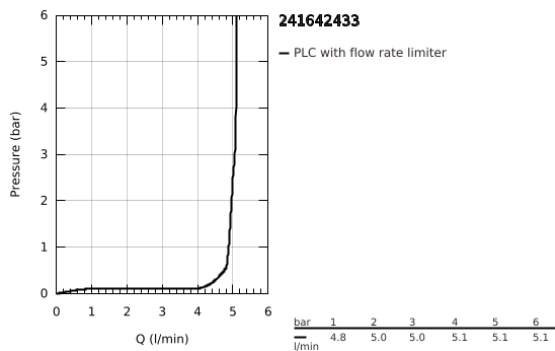

24 164 243 3 **EUROSMART SINGLE-LEVER BASIN MIXER 1/2"**
XL-SIZE

PRODUCT DESCRIPTION

- Colour: matte black
- for free-standing basins
- single hole installation
- metal lever
- GROHE SilkMove 28 mm ceramic cartridge
- EcoMode - cold water flow in mid-lever position saves energy
- adjustable flow rate limiter
- with temperature limiter
- GROHE EcoJoy - less water, perfect flow
- maximum flow rate (at 3 bar): 5 l/min
- GROHE AquaGuide adjustable mousseur
- GROHE FastFixation installation system
- smooth body
- flexible connection hoses
- professional edition

24 164 243 3 **EUROSMART SINGLE-LEVER BASIN MIXER 1/2"**
XL-SIZE

SPARE PARTS

- 1: Lever (Spare part-nr. 485512430)
- 2: cap (Spare part-nr. 461162430)
- 3: Cartridge (Spare part-nr. 46580000)
- 4: Flow straightener (Spare part-nr. 468372430)
- 5: Shank mounting kit (Spare part-nr. 46645000)
- 6: Waste set with push-open plug (Spare part-nr. 658072430)*
- 7: Mounting wrench (Spare part-nr. 19017000)*