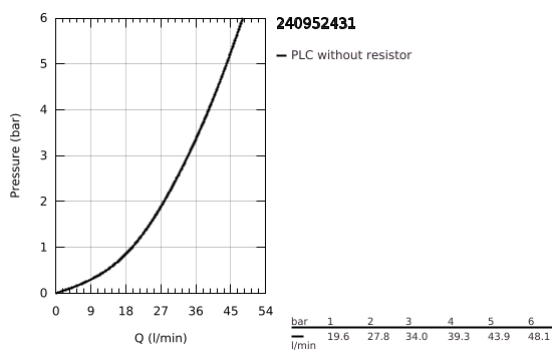

24 095 243 1 LINEARE SINGLE-LEVER MIXER WITH 3-WAY DIVERTER

PRODUCT DESCRIPTION

- Colour: matte black
- trim set for GROHE Rapido SmartBox (35 600/35 604)
- GROHE SilkMove 46 mm ceramic cartridge
- GROHE FastFixation escutcheon with covered shaft sealing and covered fixing
- metal escutcheon, retroactively 6° adjustable
- metal lever
- 3-way diverter
- without roughing-in set 35 600/35 604 (please order separately)
- outlet A = 27 l/min, outlet B = 27 l/min, outlet C = 27 l/min

24 095 243 1 LINEARE SINGLE-LEVER MIXER WITH 3-WAY DIVERTER

SPARE PARTS

- 1: Lever (Spare part-nr. 469882430)
 - 2: Diverter knob, round (Spare part-nr. 484472430)
 - 3: Escutcheon (Spare part-nr. 491052430)
 - 4: Mounting plate (Spare part-nr. 49094000)
 - 5: Cap (Spare part-nr. 090382430)
 - 6: Cartridge (Spare part-nr. 46048000)
 - 7: Diverter (Spare part-nr. 48448000)
 - 8: Seal (Spare part-nr. 48360000)
 - 9: Temperature limiter (Spare part-nr. 46308000)*
 - 10: Universal extension set single-lever mixers, 25 mm (Spare part-nr. 1405600)*
 - 11: Universal extension set single-lever mixers, 50 mm (Spare part-nr. 1405700)*
- * Optional accessories