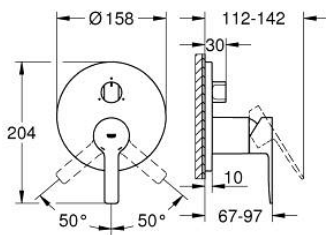

24 095 243 1 LINEARE SINGLE-LEVER MIXER WITH 3-WAY DIVERTER

PRODUCT DESCRIPTION

- Colour: matte black
- trim set for GROHE Rapido SmartBox (35 600/35 604)
- GROHE SilkMove 46 mm ceramic cartridge
- GROHE FastFixation escutcheon with covered shaft sealing and covered fixing
- metal escutcheon, retroactively 6° adjustable
- metal lever
- 3-way diverter
- without roughing-in set 35 600/35 604 (please order separately)
- outlet A = 27 l/min, outlet B = 27 l/min, outlet C = 27 l/min

24 095 243 1 LINEARE SINGLE-LEVER MIXER WITH 3-WAY DIVERTER

SPARE PARTS

- 1: Lever (Spare part-nr. 469882430)
 - 2: Diverter knob, round (Spare part-nr. 484472430)
 - 3: Escutcheon (Spare part-nr. 491052430)
 - 4: Mounting plate (Spare part-nr. 49094000)
 - 5: Cap (Spare part-nr. 090382430)
 - 6: Cartridge (Spare part-nr. 46048000)
 - 7: Diverter (Spare part-nr. 48448000)
 - 8: Seal (Spare part-nr. 48360000)
 - 9: Temperature limiter (Spare part-nr. 46308000)*
 - 10: Universal extension set single-lever mixers, 25 mm (Spare part-nr. 1405600)*
 - 11: Universal extension set single-lever mixers, 50 mm (Spare part-nr. 1405700)*
- * Optional accessories