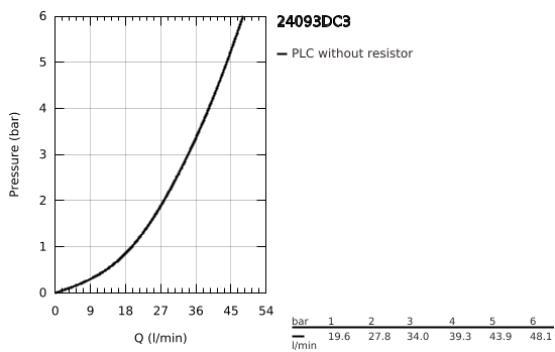

## 24 093 DC3 GROHE PLUS SINGLE-LEVER MIXER WITH 3-WAY DIVERTER

### PRODUCT DESCRIPTION

- Colour: supersteel
- trim set for GROHE Rapido SmartBox (35 600/35 604)
- GROHE SilkMove 46 mm ceramic cartridge
- GROHE LongLife finish
- GROHE FastFixation escutcheon with covered shaft sealing and covered fixing
- metal escutcheon, retroactively 6° adjustable
- metal lever
- 3-way diverter
- outlet A = 27 l/min, outlet B = 27 l/min, outlet C = 27 l/min
- without roughing-in-set