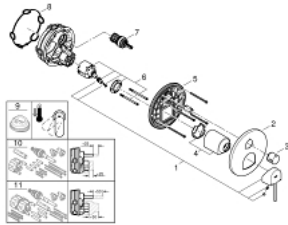

## 24 093 DC3 GROHE PLUS SINGLE-LEVER MIXER WITH 3-WAY DIVERTER

### PRODUCT DESCRIPTION

- Colour: supersteel
- trim set for GROHE Rapido SmartBox (35 600/35 604)
- GROHE SilkMove 46 mm ceramic cartridge
- GROHE LongLife finish
- GROHE FastFixation escutcheon with covered shaft sealing and covered fixing
- metal escutcheon, retroactively 6° adjustable
- metal lever
- 3-way diverter
- outlet A = 27 l/min, outlet B = 27 l/min, outlet C = 27 l/min
- without roughing-in-set

### SPARE PARTS

- 1: Lever (Spare part-nr. 48496DC0)
  - 2: Escutcheon (Spare part-nr. 49117DC0)
  - 3: Diverter knob, round (Spare part-nr. 48447DC0)
  - 4: Cap (Spare part-nr. 48495DC0)
  - 5: Mounting plate (Spare part-nr. 49095000)
  - 6: Cartridge (Spare part-nr. 46048000)
  - 7: Diverter (Spare part-nr. 48448000)
  - 8: Seal (Spare part-nr. 48360000)
  - 9: Temperature limiter (Spare part-nr. 46308000)\*
  - 10: Universal extension set single-lever mixers, 25 mm (Spare part-nr. 1405600)\*
  - 11: Universal extension set single-lever mixers, 50 mm (Spare part-nr. 1405700)\*
- \* Optional accessories