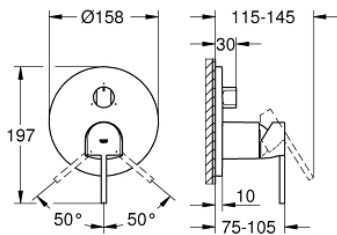

## 24 093 DC3 GROHE PLUS SINGLE-LEVER MIXER WITH 3-WAY DIVERTER

### PRODUCT DESCRIPTION

- Colour: supersteel
- trim set for GROHE Rapido SmartBox (35 600/35 604)
- GROHE SilkMove 46 mm ceramic cartridge
- GROHE LongLife finish
- GROHE FastFixation escutcheon with covered shaft sealing and covered fixing
- metal escutcheon, retroactively 6° adjustable
- metal lever
- 3-way diverter
- outlet A = 27 l/min, outlet B = 27 l/min, outlet C = 27 l/min
- without roughing-in-set

### SPARE PARTS

- 1: Lever (Spare part-nr. 48496DC0)
  - 2: Escutcheon (Spare part-nr. 49117DC0)
  - 3: Diverter knob, round (Spare part-nr. 48447DC0)
  - 4: Cap (Spare part-nr. 48495DC0)
  - 5: Mounting plate (Spare part-nr. 49095000)
  - 6: Cartridge (Spare part-nr. 46048000)
  - 7: Diverter (Spare part-nr. 48448000)
  - 8: Seal (Spare part-nr. 48360000)
  - 9: Temperature limiter (Spare part-nr. 46308000)\*
  - 10: Universal extension set single-lever mixers, 25 mm (Spare part-nr. 1405600)\*
  - 11: Universal extension set single-lever mixers, 50 mm (Spare part-nr. 1405700)\*
- \* Optional accessories