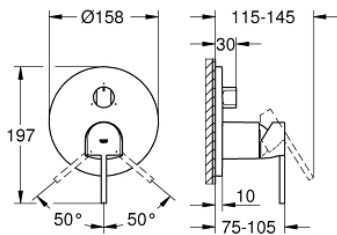

24 093 AL3 GROHE PLUS SINGLE-LEVER MIXER WITH 3-WAY DIVERTER

PRODUCT DESCRIPTION

- Colour: brushed hard graphite
- trim set for GROHE Rapido SmartBox (35 600/35 604)
- GROHE SilkMove 46 mm ceramic cartridge
- GROHE LongLife finish
- GROHE FastFixation escutcheon with covered shaft sealing and covered fixing
- metal escutcheon, retroactively 6° adjustable
- metal lever
- 3-way diverter

- outlet A = 27 l/min, outlet B = 27 l/min, outlet C = 27 l/min

- without roughing-in-set

24 093 AL3 GROHE PLUS SINGLE-LEVER MIXER WITH 3-WAY DIVERTER

SPARE PARTS

- 1: Lever (Spare part-nr. 48496AL0)
 - 2: Escutcheon (Spare part-nr. 49117AL0)
 - 3: Diverter knob, round (Spare part-nr. 48447AL0)
 - 4: Cap (Spare part-nr. 48495AL0)
 - 5: Mounting plate (Spare part-nr. 49095000)
 - 6: Cartridge (Spare part-nr. 46048000)
 - 7: Diverter (Spare part-nr. 48448000)
 - 8: Seal (Spare part-nr. 48360000)
 - 9: Temperature limiter (Spare part-nr. 46308000)*
 - 10: Universal extension set single-lever mixers, 25 mm (Spare part-nr. 1405600)*
 - 11: Universal extension set single-lever mixers, 50 mm (Spare part-nr. 1405700)*
- * Optional accessories