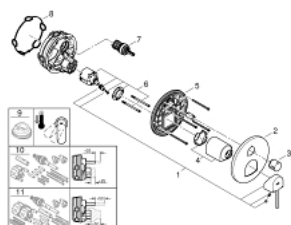

24 093 AL3 GROHE PLUS SINGLE-LEVER MIXER WITH 3-WAY DIVERTER

PRODUCT DESCRIPTION

- Colour: brushed hard graphite
- trim set for GROHE Rapido SmartBox (35 600/35 604)
- GROHE SilkMove 46 mm ceramic cartridge
- GROHE LongLife finish
- GROHE FastFixation escutcheon with covered shaft sealing and covered fixing
- metal escutcheon, retroactively 6° adjustable
- metal lever
- 3-way diverter

- outlet A = 27 l/min, outlet B = 27 l/min, outlet C = 27 l/min

- without roughing-in-set

24 093 AL3 GROHE PLUS SINGLE-LEVER MIXER WITH 3-WAY DIVERTER

SPARE PARTS

- 1: Lever (Spare part-nr. 48496AL0)
 - 2: Escutcheon (Spare part-nr. 49117AL0)
 - 3: Diverter knob, round (Spare part-nr. 48447AL0)
 - 4: Cap (Spare part-nr. 48495AL0)
 - 5: Mounting plate (Spare part-nr. 49095000)
 - 6: Cartridge (Spare part-nr. 46048000)
 - 7: Diverter (Spare part-nr. 48448000)
 - 8: Seal (Spare part-nr. 48360000)
 - 9: Temperature limiter (Spare part-nr. 46308000)*
 - 10: Universal extension set single-lever mixers, 25 mm (Spare part-nr. 1405600)*
 - 11: Universal extension set single-lever mixers, 50 mm (Spare part-nr. 1405700)*
- * Optional accessories