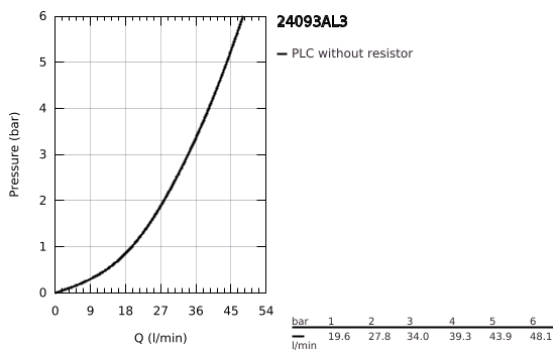

24 093 AL3 GROHE PLUS SINGLE-LEVER MIXER WITH 3-WAY DIVERTER

PRODUCT DESCRIPTION

- Colour: brushed hard graphite
- trim set for GROHE Rapido SmartBox (35 600/35 604)
- GROHE SilkMove 46 mm ceramic cartridge
- GROHE LongLife finish
- GROHE FastFixation escutcheon with covered shaft sealing and covered fixing
- metal escutcheon, retroactively 6° adjustable
- metal lever
- 3-way diverter

- outlet A = 27 l/min, outlet B = 27 l/min, outlet C = 27 l/min

- without roughing-in-set

24 093 AL3 GROHE PLUS SINGLE-LEVER MIXER WITH 3-WAY DIVERTER

SPARE PARTS

- 1: Lever (Spare part-nr. 48496AL0)
 - 2: Escutcheon (Spare part-nr. 49117AL0)
 - 3: Diverter knob, round (Spare part-nr. 48447AL0)
 - 4: Cap (Spare part-nr. 48495AL0)
 - 5: Mounting plate (Spare part-nr. 49095000)
 - 6: Cartridge (Spare part-nr. 46048000)
 - 7: Diverter (Spare part-nr. 48448000)
 - 8: Seal (Spare part-nr. 48360000)
 - 9: Temperature limiter (Spare part-nr. 46308000)*
 - 10: Universal extension set single-lever mixers, 25 mm (Spare part-nr. 1405600)*
 - 11: Universal extension set single-lever mixers, 50 mm (Spare part-nr. 1405700)*
- * Optional accessories