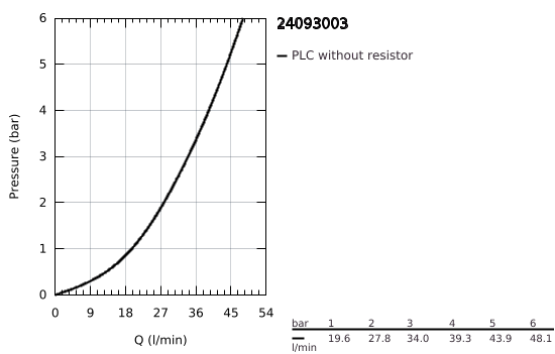

24 093 003 GROHE PLUS SINGLE-LEVER MIXER WITH 3-WAY DIVERTER

PRODUCT DESCRIPTION

- Colour: chrome
 - trim set for GROHE Rapido SmartBox (35 600/35 604)
 - GROHE SilkMove 46 mm ceramic cartridge
 - GROHE LongLife finish
 - GROHE FastFixation escutcheon with covered shaft sealing and covered fixing
 - metal escutcheon, retroactively 6° adjustable
 - metal lever
 - 3-way diverter
- outlet A = 27 l/min, outlet B = 27 l/min, outlet C = 27 l/min
- without roughing-in-set

24 093 003 GROHE PLUS SINGLE-LEVER MIXER WITH 3-WAY DIVERTER

SPARE PARTS

- 1: Lever (Spare part-nr. 48496000)
 - 2: Escutcheon (Spare part-nr. 49117000)
 - 3: Diverter knob, round (Spare part-nr. 48447000)
 - 4: Cap (Spare part-nr. 48495000)
 - 5: Mounting plate (Spare part-nr. 49095000)
 - 6: Cartridge (Spare part-nr. 46048000)
 - 7: Diverter (Spare part-nr. 48448000)
 - 8: Seal (Spare part-nr. 48360000)
 - 9: Temperature limiter (Spare part-nr. 46308000)*
 - 10: Universal extension set single-lever mixers, 25 mm (Spare part-nr. 1405600)*
 - 11: Universal extension set single-lever mixers, 50 mm (Spare part-nr. 1405700)*
- * Optional accessories