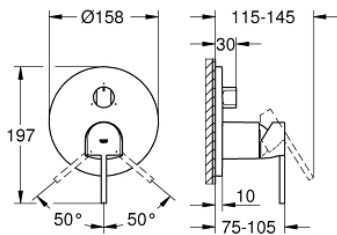

24 093 003 GROHE PLUS SINGLE-LEVER MIXER WITH 3-WAY DIVERTER

PRODUCT DESCRIPTION

- Colour: chrome
 - trim set for GROHE Rapido SmartBox (35 600/35 604)
 - GROHE SilkMove 46 mm ceramic cartridge
 - GROHE LongLife finish
 - GROHE FastFixation escutcheon with covered shaft sealing and covered fixing
 - metal escutcheon, retroactively 6° adjustable
 - metal lever
 - 3-way diverter
- outlet A = 27 l/min, outlet B = 27 l/min, outlet C = 27 l/min
- without roughing-in-set

24 093 003 GROHE PLUS SINGLE-LEVER MIXER WITH 3-WAY DIVERTER

SPARE PARTS

- 1: Lever (Spare part-nr. 48496000)
 - 2: Escutcheon (Spare part-nr. 49117000)
 - 3: Diverter knob, round (Spare part-nr. 48447000)
 - 4: Cap (Spare part-nr. 48495000)
 - 5: Mounting plate (Spare part-nr. 49095000)
 - 6: Cartridge (Spare part-nr. 46048000)
 - 7: Diverter (Spare part-nr. 48448000)
 - 8: Seal (Spare part-nr. 48360000)
 - 9: Temperature limiter (Spare part-nr. 46308000)*
 - 10: Universal extension set single-lever mixers, 25 mm (Spare part-nr. 1405600)*
 - 11: Universal extension set single-lever mixers, 50 mm (Spare part-nr. 1405700)*
- * Optional accessories