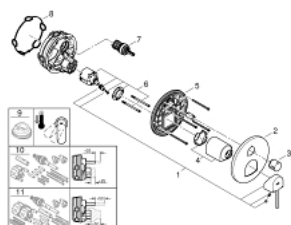

24 093 003 GROHE PLUS SINGLE-LEVER MIXER WITH 3-WAY DIVERTER

PRODUCT DESCRIPTION

- Colour: chrome
 - trim set for GROHE Rapido SmartBox (35 600/35 604)
 - GROHE SilkMove 46 mm ceramic cartridge
 - GROHE LongLife finish
 - GROHE FastFixation escutcheon with covered shaft sealing and covered fixing
 - metal escutcheon, retroactively 6° adjustable
 - metal lever
 - 3-way diverter
- outlet A = 27 l/min, outlet B = 27 l/min, outlet C = 27 l/min
- without roughing-in-set

24 093 003 GROHE PLUS SINGLE-LEVER MIXER WITH 3-WAY DIVERTER

SPARE PARTS

- 1: Lever (Spare part-nr. 48496000)
 - 2: Escutcheon (Spare part-nr. 49117000)
 - 3: Diverter knob, round (Spare part-nr. 48447000)
 - 4: Cap (Spare part-nr. 48495000)
 - 5: Mounting plate (Spare part-nr. 49095000)
 - 6: Cartridge (Spare part-nr. 46048000)
 - 7: Diverter (Spare part-nr. 48448000)
 - 8: Seal (Spare part-nr. 48360000)
 - 9: Temperature limiter (Spare part-nr. 46308000)*
 - 10: Universal extension set single-lever mixers, 25 mm (Spare part-nr. 1405600)*
 - 11: Universal extension set single-lever mixers, 50 mm (Spare part-nr. 1405700)*
- * Optional accessories