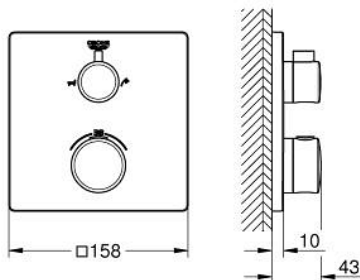

## 24 080 000 GROHTHERM SAFETY BATH TUB MIXER FOR 2 OUTLETS WITH INTEGRATED SHUT OFF/DIVERTER VALVE

### PRODUCT DESCRIPTION

- Colour: chrome
- trim set for GROHE Rapido SmartBox (35 600/35 604)
- GROHE TurboStat - compact cartridge with wax thermosteement
- GROHE LongLife finish
- GROHE FastFixation escutcheon with covered shaft sealing and covered fixing
- metal escutcheon, retroactively 6° adjustable
- printed hand shower and bath filler symbol
- GROHE SafeStop - safety button at 38°C
- GROHE SafeStop Plus - optional temperature limiter at 43°C or 46°C included
- GROHE AquaDimmer, integrated shut off/diverter valve
- outlet B = 27 l/min, outlet C = 30 l/min
- without roughing-in set 35 600/35 604 (please order separately)

### SPARE PARTS

- 1: Temperature control handle (Spare part-nr. 49082000)
  - 2: Mounting plate (Spare part-nr. 49080000)
  - 3: Escutcheon (Spare part-nr. 49079000)
  - 4: Handle for shut-off valve (Spare part-nr. 49081000)
  - 5: Aquadimmer (Spare part-nr. 49084000)
  - 6: Thermostatic compact cartridge 3/4" (Spare part-nr. 49028000)
  - 7: Non-return valve (Spare part-nr. 49085000)
  - 8: Seal (Spare part-nr. 48360000)
  - 9: GROHE TurboStat cartridge 3/4" (Spare part-nr. 49003000)\*
  - 10: Socket Spanner (Spare part-nr. 49059000)\*
  - 11: Service stops (Spare part-nr. 1405300M)\*
  - 12: Universal extension set 2-handle thermostats, 25 mm (Spare part-nr. 14058000)\*
  - 13: Backflow protection combination (Spare part-nr. 14055000)\*
- \* Optional accessories