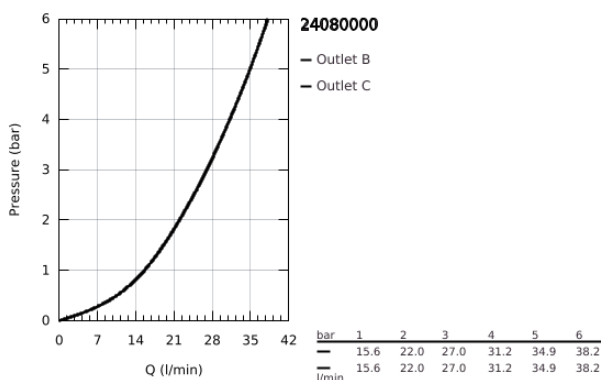

## 24 080 000 GROHTHERM SAFETY BATH TUB MIXER FOR 2 OUTLETS WITH INTEGRATED SHUT OFF/DIVERTER VALVE

### PRODUCT DESCRIPTION

- Colour: chrome
- trim set for GROHE Rapido SmartBox (35 600/35 604)
- GROHE TurboStat - compact cartridge with wax thermosteement
- GROHE LongLife finish
- GROHE FastFixation escutcheon with covered shaft sealing and covered fixing
- metal escutcheon, retroactively 6° adjustable
- printed hand shower and bath filler symbol
- GROHE SafeStop - safety button at 38°C
- GROHE SafeStop Plus - optional temperature limiter at 43°C or 46°C included
- GROHE AquaDimmer, integrated shut off/diverter valve
- outlet B = 27 l/min, outlet C = 30 l/min
- without roughing-in set 35 600/35 604 (please order separately)