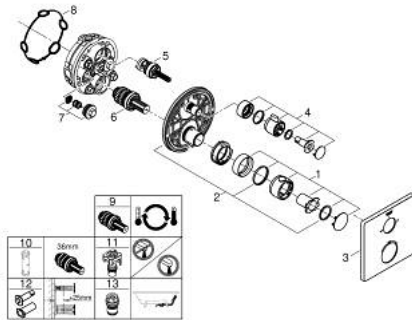

## 24 080 000 GROHTHERM SAFETY BATH TUB MIXER FOR 2 OUTLETS WITH INTEGRATED SHUT OFF/DIVERTER VALVE

### PRODUCT DESCRIPTION

- Colour: chrome
- trim set for GROHE Rapido SmartBox (35 600/35 604)
- GROHE TurboStat - compact cartridge with wax thermosteement
- GROHE LongLife finish
- GROHE FastFixation escutcheon with covered shaft sealing and covered fixing
- metal escutcheon, retroactively 6° adjustable
- printed hand shower and bath filler symbol
- GROHE SafeStop - safety button at 38°C
- GROHE SafeStop Plus - optional temperature limiter at 43°C or 46°C included
- GROHE AquaDimmer, integrated shut off/diverter valve
- outlet B = 27 l/min, outlet C = 30 l/min
- without roughing-in set 35 600/35 604 (please order separately)

### SPARE PARTS

- 1: Temperature control handle (Spare part-nr. 49082000)
  - 2: Mounting plate (Spare part-nr. 49080000)
  - 3: Escutcheon (Spare part-nr. 49079000)
  - 4: Handle for shut-off valve (Spare part-nr. 49081000)
  - 5: Aquadimmer (Spare part-nr. 49084000)
  - 6: Thermostatic compact cartridge 3/4" (Spare part-nr. 49028000)
  - 7: Non-return valve (Spare part-nr. 49085000)
  - 8: Seal (Spare part-nr. 48360000)
  - 9: GROHE TurboStat cartridge 3/4" (Spare part-nr. 49003000)\*
  - 10: Socket Spanner (Spare part-nr. 49059000)\*
  - 11: Service stops (Spare part-nr. 1405300M)\*
  - 12: Universal extension set 2-handle thermostats, 25 mm (Spare part-nr. 14058000)\*
  - 13: Backflow protection combination (Spare part-nr. 14055000)\*
- \* Optional accessories