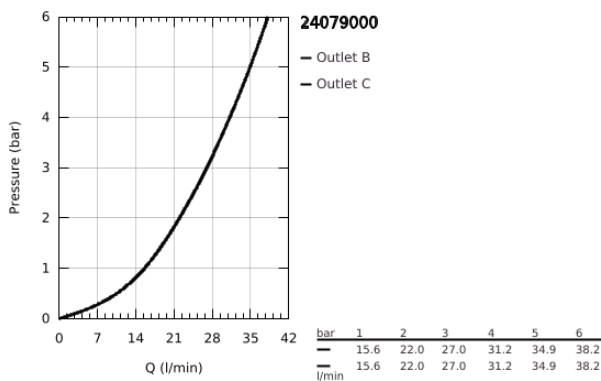

24 079 000 GROHTHERM SAFETY SHOWER MIXER FOR 2 OUTLETS WITH INTEGRATED SHUT OFF/DIVERTER VALVE

PRODUCT DESCRIPTION

- Colour: chrome
- trim set for GROHE Rapido SmartBox (35 600/35 604)
- GROHE TurboStat - compact cartridge with wax thermoelement
- GROHE LongLife finish
- GROHE FastFixation escutcheon with covered shaft sealing and covered fixing
- metal escutcheon, retroactively 6° adjustable
- printed head and hand shower symbol
- GROHE SafeStop - safety button at 38°C
- GROHE SafeStop Plus - optional temperature limiter at 43°C or 46°C included
- GROHE AquaDimmer, integrated shut off/diverter valve
- outlet B = 27 l/min, outlet C = 30 l/min
- without roughing-in set 35 600/35 604 (please order separately)

24 079 000 GROHTHERM SAFETY SHOWER MIXER FOR 2 OUTLETS WITH INTEGRATED SHUT OFF/DIVERTER VALVE

SPARE PARTS

- 1: Temperature control handle (Spare part-nr. 49082000)
- 2: Mounting plate (Spare part-nr. 49080000)
- 3: Escutcheon (Spare part-nr. 49078000)
- 4: Handle for shut-off valve (Spare part-nr. 49081000)
- 5: Aquadimmer (Spare part-nr. 49084000)
- 6: Thermostatic compact cartridge 3/4" (Spare part-nr. 49028000)
- 7: Non-return valve (Spare part-nr. 49085000)
- 8: Seal (Spare part-nr. 48360000)
- 9: GROHE TurboStat cartridge 3/4" (Spare part-nr. 49003000)*
- 10: Socket Spanner (Spare part-nr. 49059000)*
- 11: Service stops (Spare part-nr. 1405300M)*
- 12: Universal extension set 2-handle thermostats, 25 mm (Spare part-nr. 14058000)*