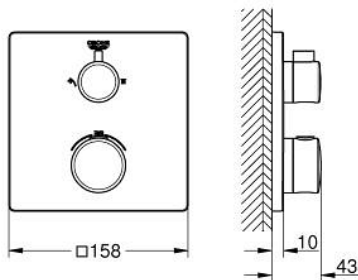

24 079 000 GROHTHERM SAFETY SHOWER MIXER FOR 2 OUTLETS WITH INTEGRATED SHUT OFF/DIVERTER VALVE

PRODUCT DESCRIPTION

- Colour: chrome
- trim set for GROHE Rapido SmartBox (35 600/35 604)
- GROHE TurboStat - compact cartridge with wax thermoelement
- GROHE LongLife finish
- GROHE FastFixation escutcheon with covered shaft sealing and covered fixing
- metal escutcheon, retroactively 6° adjustable
- printed head and hand shower symbol
- GROHE SafeStop - safety button at 38°C
- GROHE SafeStop Plus - optional temperature limiter at 43°C or 46°C included
- GROHE AquaDimmer, integrated shut off/diverter valve
- outlet B = 27 l/min, outlet C = 30 l/min
- without roughing-in set 35 600/35 604 (please order separately)

24 079 000 GROHTHERM SAFETY SHOWER MIXER FOR 2 OUTLETS WITH INTEGRATED SHUT OFF/DIVERTER VALVE

SPARE PARTS

- 1: Temperature control handle (Spare part-nr. 49082000)
- 2: Mounting plate (Spare part-nr. 49080000)
- 3: Escutcheon (Spare part-nr. 49078000)
- 4: Handle for shut-off valve (Spare part-nr. 49081000)
- 5: Aquadimmer (Spare part-nr. 49084000)
- 6: Thermostatic compact cartridge 3/4" (Spare part-nr. 49028000)
- 7: Non-return valve (Spare part-nr. 49085000)
- 8: Seal (Spare part-nr. 48360000)
- 9: GROHE TurboStat cartridge 3/4" (Spare part-nr. 49003000)*
- 10: Socket Spanner (Spare part-nr. 49059000)*
- 11: Service stops (Spare part-nr. 1405300M)*
- 12: Universal extension set 2-handle thermostats, 25 mm (Spare part-nr. 14058000)*