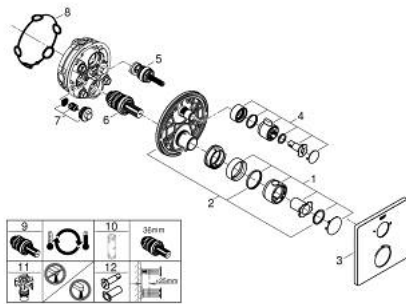

24 079 000 GROHTHERM SAFETY SHOWER MIXER FOR 2 OUTLETS WITH INTEGRATED SHUT OFF/DIVERTER VALVE

PRODUCT DESCRIPTION

- Colour: chrome
- trim set for GROHE Rapido SmartBox (35 600/35 604)
- GROHE TurboStat - compact cartridge with wax thermoelement
- GROHE LongLife finish
- GROHE FastFixation escutcheon with covered shaft sealing and covered fixing
- metal escutcheon, retroactively 6° adjustable
- printed head and hand shower symbol
- GROHE SafeStop - safety button at 38°C
- GROHE SafeStop Plus - optional temperature limiter at 43°C or 46°C included
- GROHE AquaDimmer, integrated shut off/diverter valve
- outlet B = 27 l/min, outlet C = 30 l/min
- without roughing-in set 35 600/35 604 (please order separately)

24 079 000 GROHTHERM SAFETY SHOWER MIXER FOR 2 OUTLETS WITH INTEGRATED SHUT OFF/DIVERTER VALVE

SPARE PARTS

- 1: Temperature control handle (Spare part-nr. 49082000)
- 2: Mounting plate (Spare part-nr. 49080000)
- 3: Escutcheon (Spare part-nr. 49078000)
- 4: Handle for shut-off valve (Spare part-nr. 49081000)
- 5: Aquadimmer (Spare part-nr. 49084000)
- 6: Thermostatic compact cartridge 3/4" (Spare part-nr. 49028000)
- 7: Non-return valve (Spare part-nr. 49085000)
- 8: Seal (Spare part-nr. 48360000)
- 9: GROHE TurboStat cartridge 3/4" (Spare part-nr. 49003000)*
- 10: Socket Spanner (Spare part-nr. 49059000)*
- 11: Service stops (Spare part-nr. 1405300M)*
- 12: Universal extension set 2-handle thermostats, 25 mm (Spare part-nr. 14058000)*