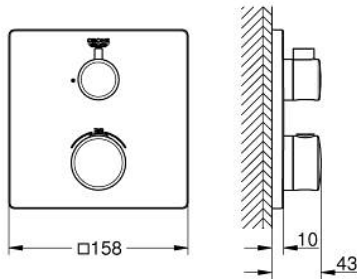

24 078 000 GROHTHERM SAFETY MIXER FOR 1 OUTLET WITH SHUT OFF VALVE

PRODUCT DESCRIPTION

- Colour: chrome
- trim set for GROHE Rapido SmartBox (35 600/35 604)
- GROHE TurboStat - compact cartridge with wax thermoelement
- GROHE LongLife finish
- GROHE FastFixation escutcheon with covered shaft sealing and covered fixing
- metal escutcheon, retroactively 6° adjustable
- GROHE SafeStop - safety button at 38°C
- GROHE SafeStop Plus - optional temperature limiter at 43°C or 46°C included
- built-in non-return valves and dirt strainers
- ceramic stop valve, 120°
- outlet B = 27 l/min, outlet C = 30 l/min
- without roughing-in set 35 600/35 604 (please order separately)

24 078 000 GROHTHERM SAFETY MIXER FOR 1 OUTLET WITH SHUT OFF VALVE

SPARE PARTS

- 1: Temperature control handle (Spare part-nr. 49082000)
- 2: Mounting plate (Spare part-nr. 49080000)
- 3: Escutcheon (Spare part-nr. 49076000)
- 4: Handle for shut-off valve (Spare part-nr. 49083000)
- 5: Aquadimmer (Spare part-nr. 49084000)
- 6: Thermostatic compact cartridge 3/4" (Spare part-nr. 49028000)
- 7: Non-return valve (Spare part-nr. 49085000)
- 8: Seal (Spare part-nr. 48360000)
- 9: GROHE TurboStat cartridge 3/4" (Spare part-nr. 49003000)*
- 10: Socket Spanner (Spare part-nr. 49059000)*
- 11: Service stops (Spare part-nr. 1405300M)*
- 12: Universal extension set 2-handle thermostats, 25 mm (Spare part-nr. 14058000)*