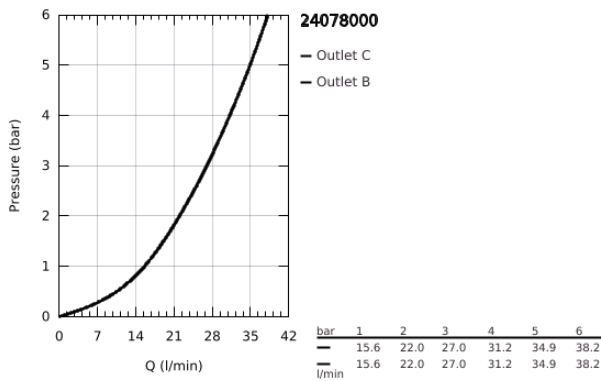

24 078 000 GROHTHERM SAFETY MIXER FOR 1 OUTLET WITH SHUT OFF VALVE

PRODUCT DESCRIPTION

- Colour: chrome
- trim set for GROHE Rapido SmartBox (35 600/35 604)
- GROHE TurboStat - compact cartridge with wax thermoelement
- GROHE LongLife finish
- GROHE FastFixation escutcheon with covered shaft sealing and covered fixing
- metal escutcheon, retroactively 6° adjustable
- GROHE SafeStop - safety button at 38°C
- GROHE SafeStop Plus - optional temperature limiter at 43°C or 46°C included
- built-in non-return valves and dirt strainers
- ceramic stop valve, 120°
- outlet B = 27 l/min, outlet C = 30 l/min
- without roughing-in set 35 600/35 604 (please order separately)

24 078 000 GROHTHERM SAFETY MIXER FOR 1 OUTLET WITH SHUT OFF VALVE

SPARE PARTS

- 1: Temperature control handle (Spare part-nr. 49082000)
- 2: Mounting plate (Spare part-nr. 49080000)
- 3: Escutcheon (Spare part-nr. 49076000)
- 4: Handle for shut-off valve (Spare part-nr. 49083000)
- 5: Aquadimmer (Spare part-nr. 49084000)
- 6: Thermostatic compact cartridge 3/4" (Spare part-nr. 49028000)
- 7: Non-return valve (Spare part-nr. 49085000)
- 8: Seal (Spare part-nr. 48360000)
- 9: GROHE TurboStat cartridge 3/4" (Spare part-nr. 49003000)*
- 10: Socket Spanner (Spare part-nr. 49059000)*
- 11: Service stops (Spare part-nr. 1405300M)*
- 12: Universal extension set 2-handle thermostats, 25 mm (Spare part-nr. 14058000)*