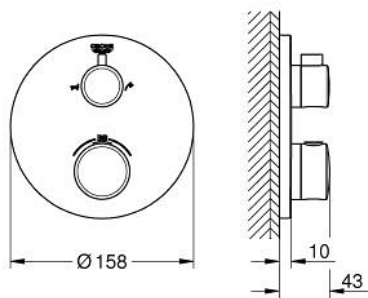

24 077 000 GROHTHERM SAFETY BATH TUB MIXER FOR 2 OUTLETS WITH INTEGRATED SHUT OFF/DIVERTER VALVE

PRODUCT DESCRIPTION

- Colour: chrome
- trim set for GROHE Rapido SmartBox (35 600/35 604)
- GROHE TurboStat - compact cartridge with wax thermoelement
- GROHE LongLife finish
- GROHE FastFixation escutcheon with covered shaft sealing and covered fixing
- metal escutcheon, retroactively 6° adjustable
- printed hand shower and bath filler symbol
- GROHE SafeStop - safety button at 38°C
- GROHE SafeStop Plus - optional temperature limiter at 43°C or 46°C included
- GROHE AquaDimmer, integrated shut off/diverter valve
- without roughing-in set 35 600/35 604 (please order separately)
- outlet B = 27 l/min, outlet C = 30 l/min

24 077 000 GROHTHERM SAFETY BATH TUB MIXER FOR 2 OUTLETS WITH INTEGRATED SHUT OFF/DIVERTER VALVE

SPARE PARTS

- 1: Temperature control handle (Spare part-nr. 49082000)
 - 2: Mounting plate (Spare part-nr. 49080000)
 - 3: Escutcheon (Spare part-nr. 49075000)
 - 4: Handle for shut-off valve (Spare part-nr. 49081000)
 - 5: Aquadimmer (Spare part-nr. 49084000)
 - 6: Thermostatic compact cartridge 3/4" (Spare part-nr. 49028000)
 - 7: Non-return valve (Spare part-nr. 49085000)
 - 8: Seal (Spare part-nr. 48360000)
 - 9: GROHE TurboStat cartridge 3/4" (Spare part-nr. 49003000)*
 - 10: Socket Spanner (Spare part-nr. 49059000)*
 - 11: Service stops (Spare part-nr. 1405300M)*
 - 12: Universal extension set 2-handle thermostats, 25 mm (Spare part-nr. 14058000)*
 - 13: Backflow protection combination (Spare part-nr. 14055000)*
- * Optional accessories