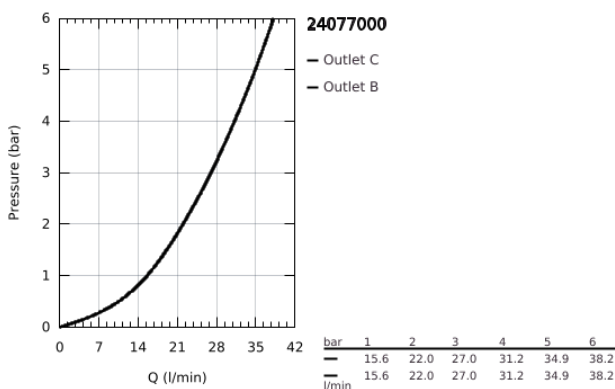

24 077 000 GROHTHERM SAFETY BATH TUB MIXER FOR 2 OUTLETS WITH INTEGRATED SHUT OFF/DIVERTER VALVE

PRODUCT DESCRIPTION

- Colour: chrome
- trim set for GROHE Rapido SmartBox (35 600/35 604)
- GROHE TurboStat - compact cartridge with wax thermoelement
- GROHE LongLife finish
- GROHE FastFixation escutcheon with covered shaft sealing and covered fixing
- metal escutcheon, retroactively 6° adjustable
- printed hand shower and bath filler symbol
- GROHE SafeStop - safety button at 38°C
- GROHE SafeStop Plus - optional temperature limiter at 43°C or 46°C included
- GROHE AquaDimmer, integrated shut off/diverter valve
- without roughing-in set 35 600/35 604 (please order separately)
- outlet B = 27 l/min, outlet C = 30 l/min

24 077 000 GROHTHERM SAFETY BATH TUB MIXER FOR 2 OUTLETS WITH INTEGRATED SHUT OFF/DIVERTER VALVE

SPARE PARTS

- 1: Temperature control handle (Spare part-nr. 49082000)
 - 2: Mounting plate (Spare part-nr. 49080000)
 - 3: Escutcheon (Spare part-nr. 49075000)
 - 4: Handle for shut-off valve (Spare part-nr. 49081000)
 - 5: Aquadimmer (Spare part-nr. 49084000)
 - 6: Thermostatic compact cartridge 3/4" (Spare part-nr. 49028000)
 - 7: Non-return valve (Spare part-nr. 49085000)
 - 8: Seal (Spare part-nr. 48360000)
 - 9: GROHE TurboStat cartridge 3/4" (Spare part-nr. 49003000)*
 - 10: Socket Spanner (Spare part-nr. 49059000)*
 - 11: Service stops (Spare part-nr. 1405300M)*
 - 12: Universal extension set 2-handle thermostats, 25 mm (Spare part-nr. 14058000)*
 - 13: Backflow protection combination (Spare part-nr. 14055000)*
- * Optional accessories