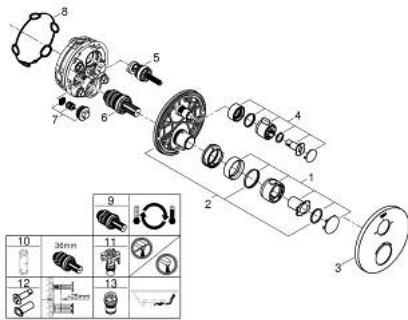

24 077 000 GROHTHERM SAFETY BATH TUB MIXER FOR 2 OUTLETS WITH INTEGRATED SHUT OFF/DIVERTER VALVE

PRODUCT DESCRIPTION

- Colour: chrome
- trim set for GROHE Rapido SmartBox (35 600/35 604)
- GROHE TurboStat - compact cartridge with wax thermoelement
- GROHE LongLife finish
- GROHE FastFixation escutcheon with covered shaft sealing and covered fixing
- metal escutcheon, retroactively 6° adjustable
- printed hand shower and bath filler symbol
- GROHE SafeStop - safety button at 38°C
- GROHE SafeStop Plus - optional temperature limiter at 43°C or 46°C included
- GROHE AquaDimmer, integrated shut off/diverter valve
- without roughing-in set 35 600/35 604 (please order separately)
- outlet B = 27 l/min, outlet C = 30 l/min

24 077 000 GROHTHERM SAFETY BATH TUB MIXER FOR 2 OUTLETS WITH INTEGRATED SHUT OFF/DIVERTER VALVE

SPARE PARTS

- 1: Temperature control handle (Spare part-nr. 49082000)
 - 2: Mounting plate (Spare part-nr. 49080000)
 - 3: Escutcheon (Spare part-nr. 49075000)
 - 4: Handle for shut-off valve (Spare part-nr. 49081000)
 - 5: Aquadimmer (Spare part-nr. 49084000)
 - 6: Thermostatic compact cartridge 3/4" (Spare part-nr. 49028000)
 - 7: Non-return valve (Spare part-nr. 49085000)
 - 8: Seal (Spare part-nr. 48360000)
 - 9: GROHE TurboStat cartridge 3/4" (Spare part-nr. 49003000)*
 - 10: Socket Spanner (Spare part-nr. 49059000)*
 - 11: Service stops (Spare part-nr. 1405300M)*
 - 12: Universal extension set 2-handle thermostats, 25 mm (Spare part-nr. 14058000)*
 - 13: Backflow protection combination (Spare part-nr. 14055000)*
- * Optional accessories