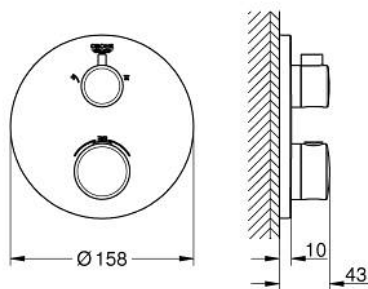

## 24 076 000 GROHTHERM SAFETY SHOWER MIXER FOR 2 OUTLETS WITH INTEGRATED SHUT OFF/DIVERTER VALVE

### PRODUCT DESCRIPTION

- Colour: chrome
- trim set for GROHE Rapido SmartBox (35 600/35 604)
- GROHE TurboStat - compact cartridge with wax thermostatic element
- GROHE LongLife finish
- GROHE FastFixation escutcheon with covered shaft sealing and covered fixing
- metal escutcheon, retroactively 6° adjustable
- printed head and hand shower symbol
- GROHE SafeStop - safety button at 38°C
- GROHE SafeStop Plus - optional temperature limiter at 43°C or 46°C included
- GROHE AquaDimmer, integrated shut off/diverter valve
- outlet B = 27 l/min, outlet C = 30 l/min
- without roughing-in-set
- without roughing-in set 35 600/35 604 (please order separately)

### SPARE PARTS

- 1: Temperature control handle (Spare part-nr. 49082000)
- 2: Mounting plate (Spare part-nr. 49080000)
- 3: Escutcheon (Spare part-nr. 49074000)
- 4: Handle for shut-off valve (Spare part-nr. 49081000)
- 5: Aquadimmer (Spare part-nr. 49084000)
- 6: Thermostatic compact cartridge 3/4" (Spare part-nr. 49028000)
- 7: Non-return valve (Spare part-nr. 49085000)
- 8: Seal (Spare part-nr. 48360000)
- 9: GROHE TurboStat cartridge 3/4" (Spare part-nr. 49003000)\*
- 10: Socket Spanner (Spare part-nr. 49059000)\*
- 11: Service stops (Spare part-nr. 1405300M)\*
- 12: Universal extension set 2-handle thermostats, 25 mm (Spare part-nr. 14058000)\*