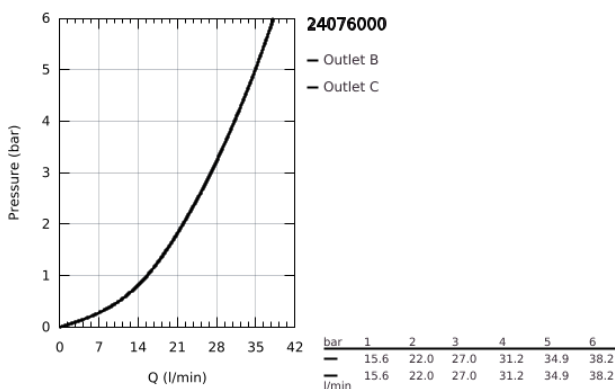

## 24 076 000 GROHTHERM SAFETY SHOWER MIXER FOR 2 OUTLETS WITH INTEGRATED SHUT OFF/DIVERTER VALVE

### PRODUCT DESCRIPTION

- Colour: chrome
- trim set for GROHE Rapido SmartBox (35 600/35 604)
- GROHE TurboStat - compact cartridge with wax thermostatic element
- GROHE LongLife finish
- GROHE FastFixation escutcheon with covered shaft sealing and covered fixing
- metal escutcheon, retroactively 6° adjustable
- printed head and hand shower symbol
- GROHE SafeStop - safety button at 38°C
- GROHE SafeStop Plus - optional temperature limiter at 43°C or 46°C included
- GROHE AquaDimmer, integrated shut off/diverter valve
- outlet B = 27 l/min, outlet C = 30 l/min
- without roughing-in-set
- without roughing-in set 35 600/35 604 (please order separately)