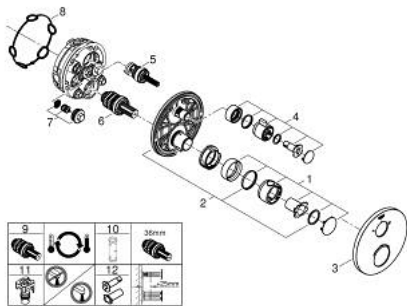

## 24 076 000 GROHTHERM SAFETY SHOWER MIXER FOR 2 OUTLETS WITH INTEGRATED SHUT OFF/DIVERTER VALVE

### PRODUCT DESCRIPTION

- Colour: chrome
- trim set for GROHE Rapido SmartBox (35 600/35 604)
- GROHE TurboStat - compact cartridge with wax thermostatic element
- GROHE LongLife finish
- GROHE FastFixation escutcheon with covered shaft sealing and covered fixing
- metal escutcheon, retroactively 6° adjustable
- printed head and hand shower symbol
- GROHE SafeStop - safety button at 38°C
- GROHE SafeStop Plus - optional temperature limiter at 43°C or 46°C included
- GROHE AquaDimmer, integrated shut off/diverter valve
- outlet B = 27 l/min, outlet C = 30 l/min
- without roughing-in-set
- without roughing-in set 35 600/35 604 (please order separately)

### SPARE PARTS

- 1: Temperature control handle (Spare part-nr. 49082000)
- 2: Mounting plate (Spare part-nr. 49080000)
- 3: Escutcheon (Spare part-nr. 49074000)
- 4: Handle for shut-off valve (Spare part-nr. 49081000)
- 5: Aquadimmer (Spare part-nr. 49084000)
- 6: Thermostatic compact cartridge 3/4" (Spare part-nr. 49028000)
- 7: Non-return valve (Spare part-nr. 49085000)
- 8: Seal (Spare part-nr. 48360000)
- 9: GROHE TurboStat cartridge 3/4" (Spare part-nr. 49003000)\*
- 10: Socket Spanner (Spare part-nr. 49059000)\*
- 11: Service stops (Spare part-nr. 1405300M)\*
- 12: Universal extension set 2-handle thermostats, 25 mm (Spare part-nr. 14058000)\*