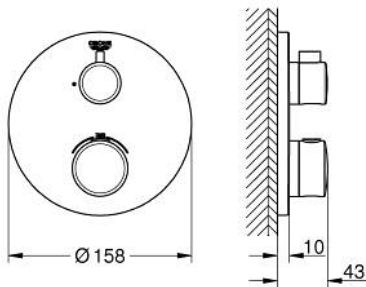

24 075 000 GROHTHERM SAFETY MIXER FOR 1 OUTLET WITH SHUT OFF VALVE

PRODUCT DESCRIPTION

- Colour: chrome
 - trim set for GROHE Rapido SmartBox (35 600/35 604)
 - GROHE TurboStat - compact cartridge with wax thermoelement
 - GROHE LongLife finish
 - GROHE FastFixation escutcheon with covered shaft sealing and covered fixing
 - metal escutcheon, retroactively 6° adjustable
 - GROHE SafeStop - safety button at 38°C
 - GROHE SafeStop Plus - optional temperature limiter at 43°C or 46°C included
 - built-in non-return valves and dirt strainers
 - ceramic stop valve, 120°
 - without roughing-in set 35 600/35 604 (please order separately)
- outlet B = 27 l/min, outlet C = 30 l/min

24 075 000 GROHTHERM SAFETY MIXER FOR 1 OUTLET WITH SHUT OFF VALVE

SPARE PARTS

- 1: Temperature control handle (Spare part-nr. 49082000)
 - 2: Mounting plate (Spare part-nr. 49080000)
 - 3: Escutcheon (Spare part-nr. 49073000)
 - 4: Handle for shut-off valve (Spare part-nr. 49083000)
 - 5: Aquadimmer (Spare part-nr. 49084000)
 - 6: Thermostatic compact cartridge 3/4" (Spare part-nr. 49028000)
 - 7: Non-return valve (Spare part-nr. 49085000)
 - 8: Seal (Spare part-nr. 48360000)
 - 9: GROHE TurboStat cartridge 3/4" (Spare part-nr. 49003000)*
 - 10: Socket Spanner (Spare part-nr. 49059000)*
 - 11: Service stops (Spare part-nr. 1405300M)*
 - 12: Universal extension set 2-handle thermostats, 25 mm (Spare part-nr. 14058000)*
- * Optional accessories