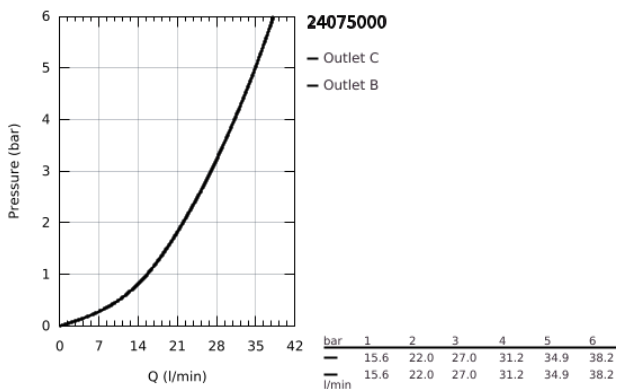

24 075 000 GROHTHERM SAFETY MIXER FOR 1 OUTLET WITH SHUT OFF VALVE

PRODUCT DESCRIPTION

- Colour: chrome
 - trim set for GROHE Rapido SmartBox (35 600/35 604)
 - GROHE TurboStat - compact cartridge with wax thermoelement
 - GROHE LongLife finish
 - GROHE FastFixation escutcheon with covered shaft sealing and covered fixing
 - metal escutcheon, retroactively 6° adjustable
 - GROHE SafeStop - safety button at 38°C
 - GROHE SafeStop Plus - optional temperature limiter at 43°C or 46°C included
 - built-in non-return valves and dirt strainers
 - ceramic stop valve, 120°
 - without roughing-in set 35 600/35 604 (please order separately)
- outlet B = 27 l/min, outlet C = 30 l/min

24 075 000 GROHTHERM SAFETY MIXER FOR 1 OUTLET WITH SHUT OFF VALVE

SPARE PARTS

- 1: Temperature control handle (Spare part-nr. 49082000)
 - 2: Mounting plate (Spare part-nr. 49080000)
 - 3: Escutcheon (Spare part-nr. 49073000)
 - 4: Handle for shut-off valve (Spare part-nr. 49083000)
 - 5: Aquadimmer (Spare part-nr. 49084000)
 - 6: Thermostatic compact cartridge 3/4" (Spare part-nr. 49028000)
 - 7: Non-return valve (Spare part-nr. 49085000)
 - 8: Seal (Spare part-nr. 48360000)
 - 9: GROHE TurboStat cartridge 3/4" (Spare part-nr. 49003000)*
 - 10: Socket Spanner (Spare part-nr. 49059000)*
 - 11: Service stops (Spare part-nr. 1405300M)*
 - 12: Universal extension set 2-handle thermostats, 25 mm (Spare part-nr. 14058000)*
- * Optional accessories