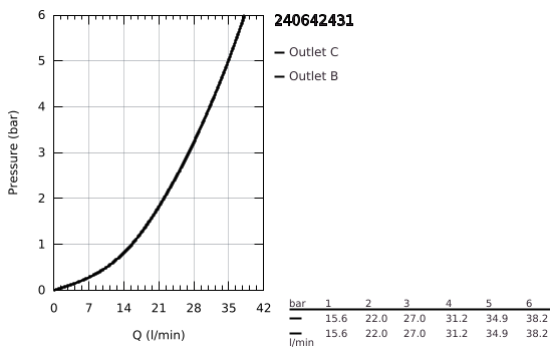

24 064 243 1 LINEARE SINGLE-LEVER MIXER WITH 2-WAY DIVERTER

PRODUCT DESCRIPTION

- Colour: matte black
- trim set for GROHE Rapido SmartBox (35 600/35 604)
- GROHE SilkMove 46 mm ceramic cartridge
- GROHE FastFixation escutcheon with covered shaft sealing and covered fixing
- metal escutcheon, retroactively 6° adjustable
- metal lever
- automatic 2-way diverter
- without roughing-in set 35 600/35 604 (please order separately)
- flow performance: outlet B = 27 l/min, outlet C = 27 l/min

24 064 243 1 LINEARE SINGLE-LEVER MIXER WITH 2-WAY DIVERTER

SPARE PARTS

- 1: Lever (Spare part-nr. 469882430)
 - 2: Escutcheon (Spare part-nr. 484292430)
 - 3: Mounting plate (Spare part-nr. 48440000)
 - 4: Cap (Spare part-nr. 090382430)
 - 5: Diverter (Spare part-nr. 48634000)
 - 6: Diverter knob (Spare part-nr. 486372430)
 - 7: Cartridge (Spare part-nr. 46048000)
 - 8: Non-return valve (Spare part-nr. 49085000)
 - 9: Seal (Spare part-nr. 48360000)
 - 10: Temperature limiter (Spare part-nr. 46375000)*
 - 11: Backflow protection combination (Spare part-nr. 14055000)*
 - 12: Universal extension set single-lever mixers, 25 mm (Spare part-nr. 14056000)*
 - 13: diverter (Spare part-nr. 48635000)*
 - 14: Universal extension set single-lever mixers, 50 mm (Spare part-nr. 14057000)*
 - 15: diverter (Spare part-nr. 48636000)*
- * Optional accessories