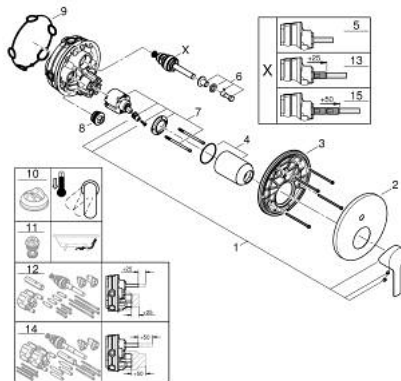

24 064 243 1 LINEARE SINGLE-LEVER MIXER WITH 2-WAY DIVERTER

PRODUCT DESCRIPTION

- Colour: matte black
- trim set for GROHE Rapido SmartBox (35 600/35 604)
- GROHE SilkMove 46 mm ceramic cartridge
- GROHE FastFixation escutcheon with covered shaft sealing and covered fixing
- metal escutcheon, retroactively 6° adjustable
- metal lever
- automatic 2-way diverter
- without roughing-in set 35 600/35 604 (please order separately)
- flow performance: outlet B = 27 l/min, outlet C = 27 l/min

24 064 243 1 LINEARE SINGLE-LEVER MIXER WITH 2-WAY DIVERTER

SPARE PARTS

- 1: Lever (Spare part-nr. 469882430)
 - 2: Escutcheon (Spare part-nr. 484292430)
 - 3: Mounting plate (Spare part-nr. 48440000)
 - 4: Cap (Spare part-nr. 090382430)
 - 5: Diverter (Spare part-nr. 48634000)
 - 6: Diverter knob (Spare part-nr. 486372430)
 - 7: Cartridge (Spare part-nr. 46048000)
 - 8: Non-return valve (Spare part-nr. 49085000)
 - 9: Seal (Spare part-nr. 48360000)
 - 10: Temperature limiter (Spare part-nr. 46375000)*
 - 11: Backflow protection combination (Spare part-nr. 14055000)*
 - 12: Universal extension set single-lever mixers, 25 mm (Spare part-nr. 14056000)*
 - 13: diverter (Spare part-nr. 48635000)*
 - 14: Universal extension set single-lever mixers, 50 mm (Spare part-nr. 14057000)*
 - 15: diverter (Spare part-nr. 48636000)*
- * Optional accessories