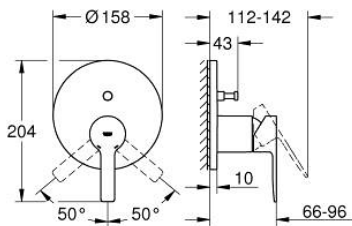

24 064 243 1 LINEARE SINGLE-LEVER MIXER WITH 2-WAY DIVERTER

PRODUCT DESCRIPTION

- Colour: matte black
- trim set for GROHE Rapido SmartBox (35 600/35 604)
- GROHE SilkMove 46 mm ceramic cartridge
- GROHE FastFixation escutcheon with covered shaft sealing and covered fixing
- metal escutcheon, retroactively 6° adjustable
- metal lever
- automatic 2-way diverter
- without roughing-in set 35 600/35 604 (please order separately)
- flow performance: outlet B = 27 l/min, outlet C = 27 l/min

24 064 243 1 LINEARE SINGLE-LEVER MIXER WITH 2-WAY DIVERTER

SPARE PARTS

- 1: Lever (Spare part-nr. 469882430)
 - 2: Escutcheon (Spare part-nr. 484292430)
 - 3: Mounting plate (Spare part-nr. 48440000)
 - 4: Cap (Spare part-nr. 090382430)
 - 5: Diverter (Spare part-nr. 48634000)
 - 6: Diverter knob (Spare part-nr. 486372430)
 - 7: Cartridge (Spare part-nr. 46048000)
 - 8: Non-return valve (Spare part-nr. 49085000)
 - 9: Seal (Spare part-nr. 48360000)
 - 10: Temperature limiter (Spare part-nr. 46375000)*
 - 11: Backflow protection combination (Spare part-nr. 14055000)*
 - 12: Universal extension set single-lever mixers, 25 mm (Spare part-nr. 14056000)*
 - 13: diverter (Spare part-nr. 48635000)*
 - 14: Universal extension set single-lever mixers, 50 mm (Spare part-nr. 14057000)*
 - 15: diverter (Spare part-nr. 48636000)*
- * Optional accessories