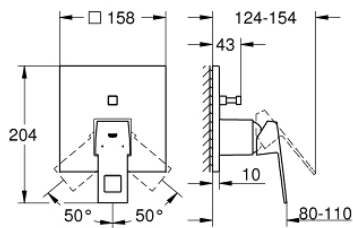

### PRODUCT DESCRIPTION

- Colour: supersteel
- trim set for GROHE Rapido SmartBox (35 600/35 604)
- GROHE SilkMove 46 mm ceramic cartridge
- GROHE LongLife finish
- GROHE FastFixation escutcheon with covered shaft sealing and covered fixing
- metal escutcheon, retroactively 6° adjustable
- metal lever
- automatic 2-way diverter
- without roughing-in set 35 600/35 604 (please order separately)
- flow performance: outlet B = 27 l/min, outlet C = 27 l/min

### SPARE PARTS

- 1: Lever (Spare part-nr. 46782DC0)
  - 2: Escutcheon (Spare part-nr. 48431DC0)
  - 3: Mounting plate (Spare part-nr. 48438000)
  - 4: Cap (Spare part-nr. 46784DC0)
  - 5: Diverter (Spare part-nr. 48442DC0)
  - 6: Cartridge (Spare part-nr. 46048000)
  - 7: Non-return valve (Spare part-nr. 49085000)
  - 8: Seal (Spare part-nr. 48360000)
  - 9: Temperature limiter (Spare part-nr. 46375000)\*
  - 10: Backflow protection combination (Spare part-nr. 14055000)\*
  - 11: Universal extension set single-lever mixers, 25 mm (Spare part-nr. 1405600)\*
  - 12: Diverter (Spare part-nr. 48444DC0)\*
  - 13: Universal extension set single-lever mixers, 50 mm (Spare part-nr. 1405700)\*
  - 14: Diverter (Spare part-nr. 48445DC0)\*
- \* Optional accessories