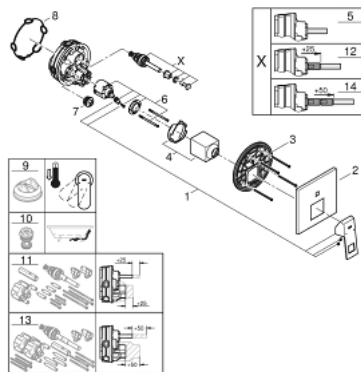

## 24 062 DC0 EUROCUBE SINGLE-LEVER MIXER WITH 2-WAY DIVERTER

### PRODUCT DESCRIPTION

- Colour: supersteel
- trim set for GROHE Rapido SmartBox (35 600/35 604)
- GROHE SilkMove 46 mm ceramic cartridge
- GROHE LongLife finish
- GROHE FastFixation escutcheon with covered shaft sealing and covered fixing
- metal escutcheon, retroactively 6° adjustable
- metal lever
- automatic 2-way diverter
- without roughing-in set 35 600/35 604 (please order separately)
- flow performance: outlet B = 27 l/min, outlet C = 27 l/min

### SPARE PARTS

- 1: Lever (Spare part-nr. 46782DC0)
  - 2: Escutcheon (Spare part-nr. 48431DC0)
  - 3: Mounting plate (Spare part-nr. 48438000)
  - 4: Cap (Spare part-nr. 46784DC0)
  - 5: Diverter (Spare part-nr. 48442DC0)
  - 6: Cartridge (Spare part-nr. 46048000)
  - 7: Non-return valve (Spare part-nr. 49085000)
  - 8: Seal (Spare part-nr. 48360000)
  - 9: Temperature limiter (Spare part-nr. 46375000)\*
  - 10: Backflow protection combination (Spare part-nr. 14055000)\*
  - 11: Universal extension set single-lever mixers, 25 mm (Spare part-nr. 1405600)\*
  - 12: Diverter (Spare part-nr. 48444DC0)\*
  - 13: Universal extension set single-lever mixers, 50 mm (Spare part-nr. 1405700)\*
  - 14: Diverter (Spare part-nr. 48445DC0)\*
- \* Optional accessories