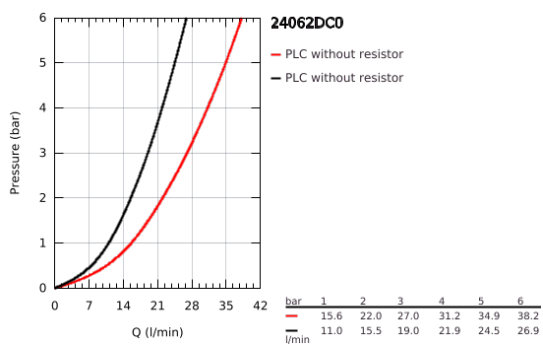

## 24 062 DC0 EUROCUBE SINGLE-LEVER MIXER WITH 2-WAY DIVERTER

### PRODUCT DESCRIPTION

- Colour: supersteel
- trim set for GROHE Rapido SmartBox (35 600/35 604)
- GROHE SilkMove 46 mm ceramic cartridge
- GROHE LongLife finish
- GROHE FastFixation escutcheon with covered shaft sealing and covered fixing
- metal escutcheon, retroactively 6° adjustable
- metal lever
- automatic 2-way diverter
- without roughing-in set 35 600/35 604 (please order separately)
- flow performance: outlet B = 27 l/min, outlet C = 27 l/min