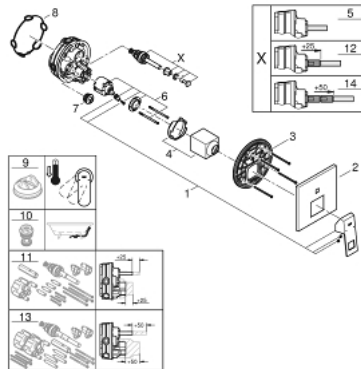

24 062 000 EUROCUBE SINGLE-LEVER MIXER WITH 2-WAY DIVERTER

PRODUCT DESCRIPTION

- Colour: chrome
- trim set for GROHE Rapido SmartBox (35 600/35 604)
- GROHE SilkMove 46 mm ceramic cartridge
- GROHE FastFixation escutcheon with covered shaft sealing and covered fixing
- metal escutcheon, retroactively 6° adjustable
- metal lever
- automatic 2-way diverter
- without roughing-in set 35 600/35 604 (please order separately)
- flow performance: outlet B = 27 l/min, outlet C = 27 l/min

24 062 000 EUROCUBE SINGLE-LEVER MIXER WITH 2-WAY DIVERTER

SPARE PARTS

- 1: Lever (Spare part-nr. 46782000)
 - 2: Escutcheon (Spare part-nr. 48431000)
 - 3: Mounting plate (Spare part-nr. 48438000)
 - 4: Cap (Spare part-nr. 46784000)
 - 5: Diverter (Spare part-nr. 48442000)
 - 6: Cartridge (Spare part-nr. 46048000)
 - 7: Non-return valve (Spare part-nr. 49085000)
 - 8: Seal (Spare part-nr. 48360000)
 - 9: Temperature limiter (Spare part-nr. 46375000)*
 - 10: Backflow protection combination (Spare part-nr. 14055000)*
 - 11: Universal extension set single-lever mixers, 25 mm (Spare part-nr. 14056000)*
 - 12: Diverter (Spare part-nr. 48444000)*
 - 13: Universal extension set single-lever mixers, 50 mm (Spare part-nr. 14057000)*
 - 14: Diverter (Spare part-nr. 48445000)*
- * Optional accessories