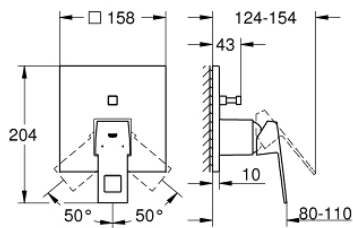

24 062 000 EUROCUBE SINGLE-LEVER MIXER WITH 2-WAY DIVERTER

PRODUCT DESCRIPTION

- Colour: chrome
- trim set for GROHE Rapido SmartBox (35 600/35 604)
- GROHE SilkMove 46 mm ceramic cartridge
- GROHE FastFixation escutcheon with covered shaft sealing and covered fixing
- metal escutcheon, retroactively 6° adjustable
- metal lever
- automatic 2-way diverter
- without roughing-in set 35 600/35 604 (please order separately)
- flow performance: outlet B = 27 l/min, outlet C = 27 l/min

24 062 000 EUROCUBE SINGLE-LEVER MIXER WITH 2-WAY DIVERTER

SPARE PARTS

- 1: Lever (Spare part-nr. 46782000)
 - 2: Escutcheon (Spare part-nr. 48431000)
 - 3: Mounting plate (Spare part-nr. 48438000)
 - 4: Cap (Spare part-nr. 46784000)
 - 5: Diverter (Spare part-nr. 48442000)
 - 6: Cartridge (Spare part-nr. 46048000)
 - 7: Non-return valve (Spare part-nr. 49085000)
 - 8: Seal (Spare part-nr. 48360000)
 - 9: Temperature limiter (Spare part-nr. 46375000)*
 - 10: Backflow protection combination (Spare part-nr. 14055000)*
 - 11: Universal extension set single-lever mixers, 25 mm (Spare part-nr. 14056000)*
 - 12: Diverter (Spare part-nr. 48444000)*
 - 13: Universal extension set single-lever mixers, 50 mm (Spare part-nr. 14057000)*
 - 14: Diverter (Spare part-nr. 48445000)*
- * Optional accessories