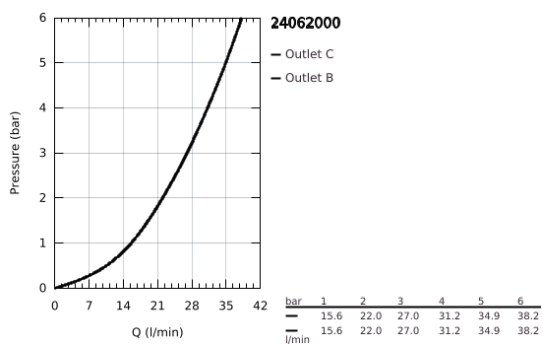

24 062 000 EUROCUBE SINGLE-LEVER MIXER WITH 2-WAY DIVERTER

PRODUCT DESCRIPTION

- Colour: chrome
- trim set for GROHE Rapido SmartBox (35 600/35 604)
- GROHE SilkMove 46 mm ceramic cartridge
- GROHE FastFixation escutcheon with covered shaft sealing and covered fixing
- metal escutcheon, retroactively 6° adjustable
- metal lever
- automatic 2-way diverter
- without roughing-in set 35 600/35 604 (please order separately)
- flow performance: outlet B = 27 l/min, outlet C = 27 l/min

24 062 000 EUROCUBE SINGLE-LEVER MIXER WITH 2-WAY DIVERTER

SPARE PARTS

- 1: Lever (Spare part-nr. 46782000)
 - 2: Escutcheon (Spare part-nr. 48431000)
 - 3: Mounting plate (Spare part-nr. 48438000)
 - 4: Cap (Spare part-nr. 46784000)
 - 5: Diverter (Spare part-nr. 48442000)
 - 6: Cartridge (Spare part-nr. 46048000)
 - 7: Non-return valve (Spare part-nr. 49085000)
 - 8: Seal (Spare part-nr. 48360000)
 - 9: Temperature limiter (Spare part-nr. 46375000)*
 - 10: Backflow protection combination (Spare part-nr. 14055000)*
 - 11: Universal extension set single-lever mixers, 25 mm (Spare part-nr. 14056000)*
 - 12: Diverter (Spare part-nr. 48444000)*
 - 13: Universal extension set single-lever mixers, 50 mm (Spare part-nr. 14057000)*
 - 14: Diverter (Spare part-nr. 48445000)*
- * Optional accessories