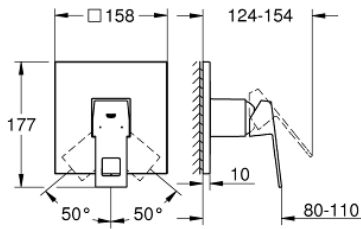

24 061 DC0 EUROCUBE SINGLE-LEVER SHOWER MIXER

PRODUCT DESCRIPTION

- Colour: supersteel
- trim set for GROHE Rapido SmartBox (35 600/35 604)
- GROHE SilkMove 46 mm ceramic cartridge
- GROHE LongLife finish
- GROHE FastFixation escutcheon with covered shaft sealing and covered fixing
- metal escutcheon, retroactively 6° adjustable
- metal lever
- without roughing-in set 35 600/35 604 (please order separately)
- outlet B or C = 30 l/min

24 061 DC0 EUROCUBE SINGLE-LEVER SHOWER MIXER

SPARE PARTS

- 1: Lever (Spare part-nr. 46782DC0)
 - 2: Escutcheon (Spare part-nr. 48430DC0)
 - 3: Mounting plate (Spare part-nr. 48441000)
 - 4: Cap (Spare part-nr. 46784DC0)
 - 5: Cartridge (Spare part-nr. 46048000)
 - 6: Seal (Spare part-nr. 48360000)
 - 7: Temperature limiter (Spare part-nr. 46375000)*
 - 8: Universal extension set single-lever mixers, 25 mm (Spare part-nr. 14056000)*
 - 9: Universal extension set single-lever mixers, 50 mm (Spare part-nr. 14057000)*
- * Optional accessories