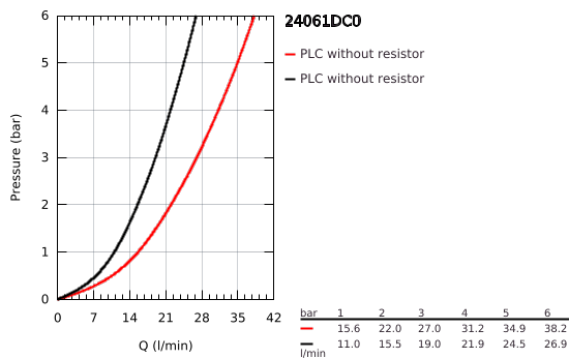

24 061 DC0 EUROCUBE SINGLE-LEVER SHOWER MIXER

PRODUCT DESCRIPTION

- Colour: supersteel
- trim set for GROHE Rapido SmartBox (35 600/35 604)
- GROHE SilkMove 46 mm ceramic cartridge
- GROHE LongLife finish
- GROHE FastFixation escutcheon with covered shaft sealing and covered fixing
- metal escutcheon, retroactively 6° adjustable
- metal lever
- without roughing-in set 35 600/35 604 (please order separately)
- outlet B or C = 30 l/min

24 061 DC0 EUROCUBE SINGLE-LEVER SHOWER MIXER

SPARE PARTS

- 1: Lever (Spare part-nr. 46782DC0)
 - 2: Escutcheon (Spare part-nr. 48430DC0)
 - 3: Mounting plate (Spare part-nr. 48441000)
 - 4: Cap (Spare part-nr. 46784DC0)
 - 5: Cartridge (Spare part-nr. 46048000)
 - 6: Seal (Spare part-nr. 48360000)
 - 7: Temperature limiter (Spare part-nr. 46375000)*
 - 8: Universal extension set single-lever mixers, 25 mm (Spare part-nr. 14056000)*
 - 9: Universal extension set single-lever mixers, 50 mm (Spare part-nr. 14057000)*
- * Optional accessories