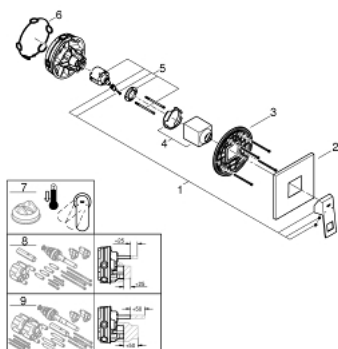

24 061 DC0 EUROCUBE SINGLE-LEVER SHOWER MIXER

PRODUCT DESCRIPTION

- Colour: supersteel
- trim set for GROHE Rapido SmartBox (35 600/35 604)
- GROHE SilkMove 46 mm ceramic cartridge
- GROHE LongLife finish
- GROHE FastFixation escutcheon with covered shaft sealing and covered fixing
- metal escutcheon, retroactively 6° adjustable
- metal lever
- without roughing-in set 35 600/35 604 (please order separately)
- outlet B or C = 30 l/min

24 061 DC0 EUROCUBE SINGLE-LEVER SHOWER MIXER

SPARE PARTS

- 1: Lever (Spare part-nr. 46782DC0)
 - 2: Escutcheon (Spare part-nr. 48430DC0)
 - 3: Mounting plate (Spare part-nr. 48441000)
 - 4: Cap (Spare part-nr. 46784DC0)
 - 5: Cartridge (Spare part-nr. 46048000)
 - 6: Seal (Spare part-nr. 48360000)
 - 7: Temperature limiter (Spare part-nr. 46375000)*
 - 8: Universal extension set single-lever mixers, 25 mm (Spare part-nr. 14056000)*
 - 9: Universal extension set single-lever mixers, 50 mm (Spare part-nr. 14057000)*
- * Optional accessories