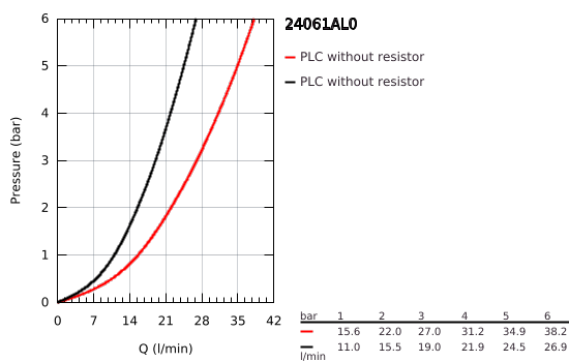

24 061 AL0 EUROCUBE SINGLE-LEVER SHOWER MIXER

PRODUCT DESCRIPTION

- Colour: brushed hard graphite
- trim set for GROHE Rapido SmartBox (35 600/35 604)
- GROHE SilkMove 46 mm ceramic cartridge
- GROHE LongLife finish
- GROHE FastFixation escutcheon with covered shaft sealing and covered fixing
- metal escutcheon, retroactively 6° adjustable
- metal lever
- without roughing-in set 35 600/35 604 (please order separately)
- outlet B or C = 30 l/min

24 061 AL0 EUROCUBE SINGLE-LEVER SHOWER MIXER

SPARE PARTS

- 1: Lever (Spare part-nr. 46782AL0)
 - 2: Escutcheon (Spare part-nr. 48430AL0)
 - 3: Mounting plate (Spare part-nr. 48441000)
 - 4: Cap (Spare part-nr. 46784AL0)
 - 5: Cartridge (Spare part-nr. 46048000)
 - 6: Seal (Spare part-nr. 48360000)
 - 7: Temperature limiter (Spare part-nr. 46375000)*
 - 8: Universal extension set single-lever mixers, 25 mm (Spare part-nr. 14056000)*
 - 9: Universal extension set single-lever mixers, 50 mm (Spare part-nr. 14057000)*
- * Optional accessories