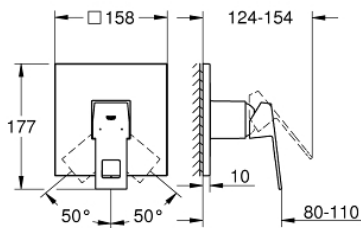

24 061 AL0 EUROCUBE SINGLE-LEVER SHOWER MIXER

PRODUCT DESCRIPTION

- Colour: brushed hard graphite
- trim set for GROHE Rapido SmartBox (35 600/35 604)
- GROHE SilkMove 46 mm ceramic cartridge
- GROHE LongLife finish
- GROHE FastFixation escutcheon with covered shaft sealing and covered fixing
- metal escutcheon, retroactively 6° adjustable
- metal lever
- without roughing-in set 35 600/35 604 (please order separately)
- outlet B or C = 30 l/min

24 061 AL0 EUROCUBE SINGLE-LEVER SHOWER MIXER

SPARE PARTS

- 1: Lever (Spare part-nr. 46782AL0)
 - 2: Escutcheon (Spare part-nr. 48430AL0)
 - 3: Mounting plate (Spare part-nr. 48441000)
 - 4: Cap (Spare part-nr. 46784AL0)
 - 5: Cartridge (Spare part-nr. 46048000)
 - 6: Seal (Spare part-nr. 48360000)
 - 7: Temperature limiter (Spare part-nr. 46375000)*
 - 8: Universal extension set single-lever mixers, 25 mm (Spare part-nr. 14056000)*
 - 9: Universal extension set single-lever mixers, 50 mm (Spare part-nr. 14057000)*
- * Optional accessories