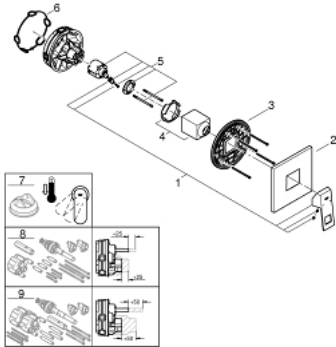

24 061 AL0 EUROCUBE SINGLE-LEVER SHOWER MIXER

PRODUCT DESCRIPTION

- Colour: brushed hard graphite
- trim set for GROHE Rapido SmartBox (35 600/35 604)
- GROHE SilkMove 46 mm ceramic cartridge
- GROHE LongLife finish
- GROHE FastFixation escutcheon with covered shaft sealing and covered fixing
- metal escutcheon, retroactively 6° adjustable
- metal lever
- without roughing-in set 35 600/35 604 (please order separately)
- outlet B or C = 30 l/min

24 061 AL0 EUROCUBE SINGLE-LEVER SHOWER MIXER

SPARE PARTS

- 1: Lever (Spare part-nr. 46782AL0)
 - 2: Escutcheon (Spare part-nr. 48430AL0)
 - 3: Mounting plate (Spare part-nr. 48441000)
 - 4: Cap (Spare part-nr. 46784AL0)
 - 5: Cartridge (Spare part-nr. 46048000)
 - 6: Seal (Spare part-nr. 48360000)
 - 7: Temperature limiter (Spare part-nr. 46375000)*
 - 8: Universal extension set single-lever mixers, 25 mm (Spare part-nr. 14056000)*
 - 9: Universal extension set single-lever mixers, 50 mm (Spare part-nr. 14057000)*
- * Optional accessories