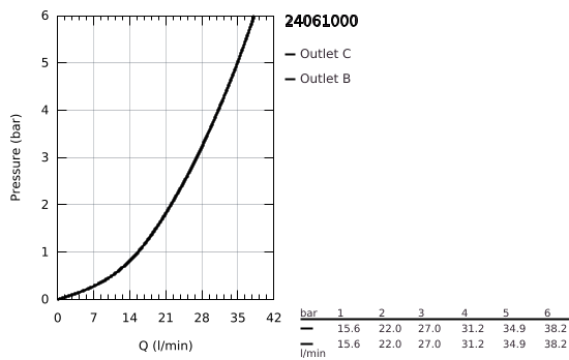

24 061 000 EUROCUBE SINGLE-LEVER SHOWER MIXER

PRODUCT DESCRIPTION

- Colour: chrome
- trim set for GROHE Rapido SmartBox (35 600/35 604)
- GROHE SilkMove 46 mm ceramic cartridge
- GROHE FastFixation escutcheon with covered shaft sealing and covered fixing
- metal escutcheon, retroactively 6° adjustable
- metal lever
- without roughing-in set 35 600/35 604 (please order separately)
- outlet B or C = 30 l/min

24 061 000 EUROCUBE SINGLE-LEVER SHOWER MIXER

SPARE PARTS

- 1: Lever (Spare part-nr. 46782000)
 - 2: Escutcheon (Spare part-nr. 48430000)
 - 3: Mounting plate (Spare part-nr. 48441000)
 - 4: Cap (Spare part-nr. 46784000)
 - 5: Cartridge (Spare part-nr. 46048000)
 - 6: Seal (Spare part-nr. 48360000)
 - 7: Temperature limiter (Spare part-nr. 46375000)*
 - 8: Universal extension set single-lever mixers, 25 mm (Spare part-nr. 14056000)*
 - 9: Universal extension set single-lever mixers, 50 mm (Spare part-nr. 14057000)*
- * Optional accessories