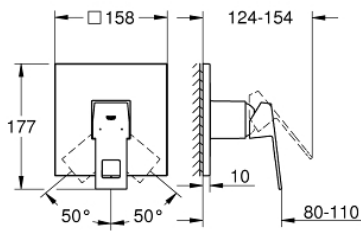

24 061 000 EUROCUBE SINGLE-LEVER SHOWER MIXER

PRODUCT DESCRIPTION

- Colour: chrome
- trim set for GROHE Rapido SmartBox (35 600/35 604)
- GROHE SilkMove 46 mm ceramic cartridge
- GROHE FastFixation escutcheon with covered shaft sealing and covered fixing
- metal escutcheon, retroactively 6° adjustable
- metal lever
- without roughing-in set 35 600/35 604 (please order separately)
- outlet B or C = 30 l/min

24 061 000 EUROCUBE SINGLE-LEVER SHOWER MIXER

SPARE PARTS

- 1: Lever (Spare part-nr. 46782000)
 - 2: Escutcheon (Spare part-nr. 48430000)
 - 3: Mounting plate (Spare part-nr. 48441000)
 - 4: Cap (Spare part-nr. 46784000)
 - 5: Cartridge (Spare part-nr. 46048000)
 - 6: Seal (Spare part-nr. 48360000)
 - 7: Temperature limiter (Spare part-nr. 46375000)*
 - 8: Universal extension set single-lever mixers, 25 mm (Spare part-nr. 14056000)*
 - 9: Universal extension set single-lever mixers, 50 mm (Spare part-nr. 14057000)*
- * Optional accessories