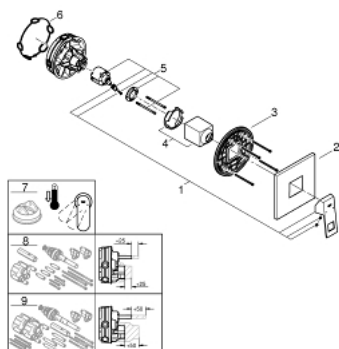

24 061 000 EUROCUBE SINGLE-LEVER SHOWER MIXER

PRODUCT DESCRIPTION

- Colour: chrome
- trim set for GROHE Rapido SmartBox (35 600/35 604)
- GROHE SilkMove 46 mm ceramic cartridge
- GROHE FastFixation escutcheon with covered shaft sealing and covered fixing
- metal escutcheon, retroactively 6° adjustable
- metal lever
- without roughing-in set 35 600/35 604 (please order separately)
- outlet B or C = 30 l/min

24 061 000 EUROCUBE SINGLE-LEVER SHOWER MIXER

SPARE PARTS

- 1: Lever (Spare part-nr. 46782000)
 - 2: Escutcheon (Spare part-nr. 48430000)
 - 3: Mounting plate (Spare part-nr. 48441000)
 - 4: Cap (Spare part-nr. 46784000)
 - 5: Cartridge (Spare part-nr. 46048000)
 - 6: Seal (Spare part-nr. 48360000)
 - 7: Temperature limiter (Spare part-nr. 46375000)*
 - 8: Universal extension set single-lever mixers, 25 mm (Spare part-nr. 14056000)*
 - 9: Universal extension set single-lever mixers, 50 mm (Spare part-nr. 14057000)*
- * Optional accessories