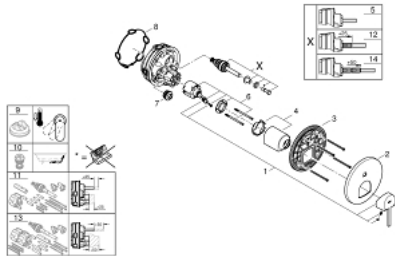

## 24 060 DC3 GROHE PLUS SINGLE-LEVER MIXER WITH 2-WAY DIVERTER

### PRODUCT DESCRIPTION

- Colour: supersteel
- trim set for GROHE Rapido SmartBox (35 600/35 604)
- GROHE SilkMove 46 mm ceramic cartridge
- GROHE LongLife finish
- GROHE FastFixation escutcheon with covered shaft sealing and covered fixing
- metal escutcheon, retroactively 6° adjustable
- metal lever
- automatic 2-way diverter
- flow performance: outlet B = 27 l/min, outlet C = 27 l/min
- without roughing-in-set

### SPARE PARTS

- 1: Lever (Spare part-nr. 48496DC0)
  - 2: Escutcheon (Spare part-nr. 49118DC0)
  - 3: Mounting plate (Spare part-nr. 48438000)
  - 4: Cap (Spare part-nr. 48495DC0)
  - 5: Diverter (Spare part-nr. 48442DC0)
  - 6: Cartridge (Spare part-nr. 46048000)
  - 7: Non-return valve (Spare part-nr. 49085000)
  - 8: Seal (Spare part-nr. 48360000)
  - 9: Temperature limiter (Spare part-nr. 46375000)\*
  - 10: Backflow protection combination (Spare part-nr. 14055000)\*
  - 11: Universal extension set single-lever mixers, 25 mm (Spare part-nr. 14056000)\*
  - 12: Diverter (Spare part-nr. 48444DC0)\*
  - 13: Universal extension set single-lever mixers, 50 mm (Spare part-nr. 14057000)\*
  - 14: Diverter (Spare part-nr. 48445DC0)\*
- \* Optional accessories