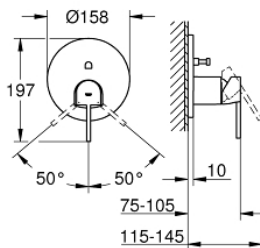

## 24 060 DC3 GROHE PLUS SINGLE-LEVER MIXER WITH 2-WAY DIVERTER

### PRODUCT DESCRIPTION

- Colour: supersteel
- trim set for GROHE Rapido SmartBox (35 600/35 604)
- GROHE SilkMove 46 mm ceramic cartridge
- GROHE LongLife finish
- GROHE FastFixation escutcheon with covered shaft sealing and covered fixing
- metal escutcheon, retroactively 6° adjustable
- metal lever
- automatic 2-way diverter
- flow performance: outlet B = 27 l/min, outlet C = 27 l/min
- without roughing-in-set

### SPARE PARTS

- 1: Lever (Spare part-nr. 48496DC0)
  - 2: Escutcheon (Spare part-nr. 49118DC0)
  - 3: Mounting plate (Spare part-nr. 48438000)
  - 4: Cap (Spare part-nr. 48495DC0)
  - 5: Diverter (Spare part-nr. 48442DC0)
  - 6: Cartridge (Spare part-nr. 46048000)
  - 7: Non-return valve (Spare part-nr. 49085000)
  - 8: Seal (Spare part-nr. 48360000)
  - 9: Temperature limiter (Spare part-nr. 46375000)\*
  - 10: Backflow protection combination (Spare part-nr. 14055000)\*
  - 11: Universal extension set single-lever mixers, 25 mm (Spare part-nr. 14056000)\*
  - 12: Diverter (Spare part-nr. 48444DC0)\*
  - 13: Universal extension set single-lever mixers, 50 mm (Spare part-nr. 14057000)\*
  - 14: Diverter (Spare part-nr. 48445DC0)\*
- \* Optional accessories