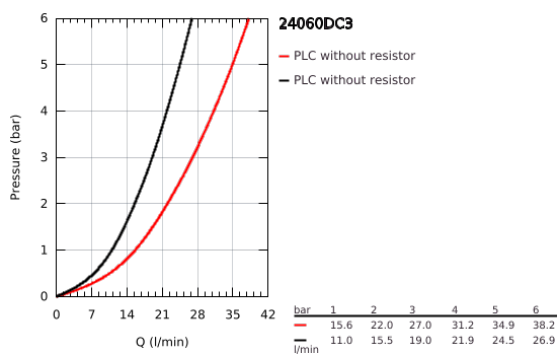

## 24 060 DC3 GROHE PLUS SINGLE-LEVER MIXER WITH 2-WAY DIVERTER

### PRODUCT DESCRIPTION

- Colour: supersteel
- trim set for GROHE Rapido SmartBox (35 600/35 604)
- GROHE SilkMove 46 mm ceramic cartridge
- GROHE LongLife finish
- GROHE FastFixation escutcheon with covered shaft sealing and covered fixing
- metal escutcheon, retroactively 6° adjustable
- metal lever
- automatic 2-way diverter
- flow performance: outlet B = 27 l/min, outlet C = 27 l/min
- without roughing-in-set