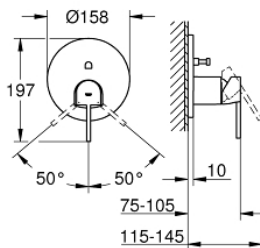

## 24 060 AL3 GROHE PLUS SINGLE-LEVER MIXER WITH 2-WAY DIVERTER

### PRODUCT DESCRIPTION

- Colour: brushed hard graphite
- trim set for GROHE Rapido SmartBox (35 600/35 604)
- GROHE SilkMove 46 mm ceramic cartridge
- GROHE LongLife finish
- GROHE FastFixation escutcheon with covered shaft sealing and covered fixing
- metal escutcheon, retroactively 6° adjustable
- metal lever
- automatic 2-way diverter
- flow performance: outlet B = 27 l/min, outlet C = 27 l/min
- without roughing-in-set

### SPARE PARTS

- 1: Lever (Spare part-nr. 48496AL0)
  - 2: Escutcheon (Spare part-nr. 49118AL0)
  - 3: Mounting plate (Spare part-nr. 48438000)
  - 4: Cap (Spare part-nr. 48495AL0)
  - 5: Diverter (Spare part-nr. 48442AL0)
  - 6: Cartridge (Spare part-nr. 46048000)
  - 7: Non-return valve (Spare part-nr. 49085000)
  - 8: Seal (Spare part-nr. 48360000)
  - 9: Temperature limiter (Spare part-nr. 46375000)\*
  - 10: Backflow protection combination (Spare part-nr. 14055000)\*
  - 11: Universal extension set single-lever mixers, 25 mm (Spare part-nr. 14056000)\*
  - 12: Diverter (Spare part-nr. 48444AL0)\*
  - 13: Universal extension set single-lever mixers, 50 mm (Spare part-nr. 14057000)\*
  - 14: Diverter (Spare part-nr. 48445AL0)\*
- \* Optional accessories