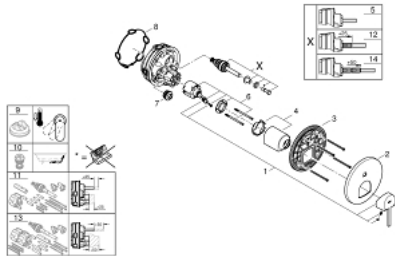

## 24 060 AL3 GROHE PLUS SINGLE-LEVER MIXER WITH 2-WAY DIVERTER

### PRODUCT DESCRIPTION

- Colour: brushed hard graphite
- trim set for GROHE Rapido SmartBox (35 600/35 604)
- GROHE SilkMove 46 mm ceramic cartridge
- GROHE LongLife finish
- GROHE FastFixation escutcheon with covered shaft sealing and covered fixing
- metal escutcheon, retroactively 6° adjustable
- metal lever
- automatic 2-way diverter
- flow performance: outlet B = 27 l/min, outlet C = 27 l/min
- without roughing-in-set

### SPARE PARTS

- 1: Lever (Spare part-nr. 48496AL0)
  - 2: Escutcheon (Spare part-nr. 49118AL0)
  - 3: Mounting plate (Spare part-nr. 48438000)
  - 4: Cap (Spare part-nr. 48495AL0)
  - 5: Diverter (Spare part-nr. 48442AL0)
  - 6: Cartridge (Spare part-nr. 46048000)
  - 7: Non-return valve (Spare part-nr. 49085000)
  - 8: Seal (Spare part-nr. 48360000)
  - 9: Temperature limiter (Spare part-nr. 46375000)\*
  - 10: Backflow protection combination (Spare part-nr. 14055000)\*
  - 11: Universal extension set single-lever mixers, 25 mm (Spare part-nr. 14056000)\*
  - 12: Diverter (Spare part-nr. 48444AL0)\*
  - 13: Universal extension set single-lever mixers, 50 mm (Spare part-nr. 14057000)\*
  - 14: Diverter (Spare part-nr. 48445AL0)\*
- \* Optional accessories