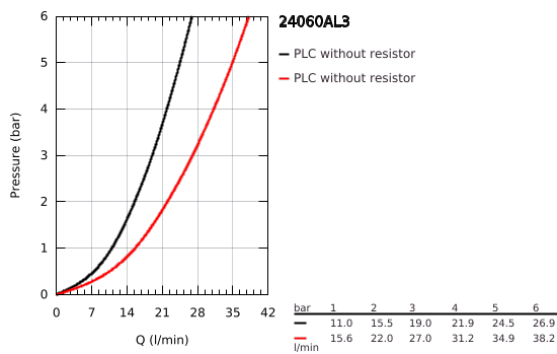

## 24 060 AL3 GROHE PLUS SINGLE-LEVER MIXER WITH 2-WAY DIVERTER

### PRODUCT DESCRIPTION

- Colour: brushed hard graphite
- trim set for GROHE Rapido SmartBox (35 600/35 604)
- GROHE SilkMove 46 mm ceramic cartridge
- GROHE LongLife finish
- GROHE FastFixation escutcheon with covered shaft sealing and covered fixing
- metal escutcheon, retroactively 6° adjustable
- metal lever
- automatic 2-way diverter
- flow performance: outlet B = 27 l/min, outlet C = 27 l/min
- without roughing-in-set