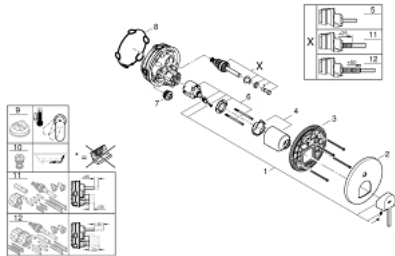

24 060 003 GROHE PLUS SINGLE-LEVER MIXER WITH 2-WAY DIVERTER

PRODUCT DESCRIPTION

- Colour: chrome
- trim set for GROHE Rapido SmartBox (35 600/35 604)
- GROHE SilkMove 46 mm ceramic cartridge
- GROHE LongLife finish
- GROHE FastFixation escutcheon with covered shaft sealing and covered fixing
- metal escutcheon, retroactively 6° adjustable
- metal lever
- automatic 2-way diverter
- flow performance: outlet B = 27 l/min, outlet C = 27 l/min
- without roughing-in-set

24 060 003 GROHE PLUS SINGLE-LEVER MIXER WITH 2-WAY DIVERTER

SPARE PARTS

- 1: lever (Spare part-nr. 48496000)
 - 2: escutcheon (Spare part-nr. 49118000)
 - 3: Mounting plate (Spare part-nr. 48438000)
 - 4: cap (Spare part-nr. 48495000)
 - 5: Diverter (Spare part-nr. 48442000)
 - 6: Cartridge (Spare part-nr. 46048000)
 - 7: Non-return valve (Spare part-nr. 49085000)
 - 8: Seal (Spare part-nr. 48360000)
 - 9: Temperature limiter (Spare part-nr. 46375000)*
 - 10: Backflow protection combination (Spare part-nr. 14055000)*
 - 11: Universal extension set single-lever mixers, 25 mm (Spare part-nr. 14056000)*
 - 12: Universal extension set single-lever mixers, 50 mm (Spare part-nr. 14057000)*
- * Optional accessories