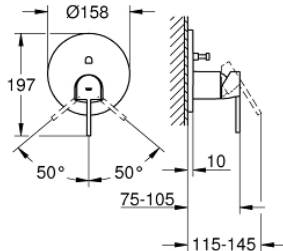

24 060 003 GROHE PLUS SINGLE-LEVER MIXER WITH 2-WAY DIVERTER

PRODUCT DESCRIPTION

- Colour: chrome
- trim set for GROHE Rapido SmartBox (35 600/35 604)
- GROHE SilkMove 46 mm ceramic cartridge
- GROHE LongLife finish
- GROHE FastFixation escutcheon with covered shaft sealing and covered fixing
- metal escutcheon, retroactively 6° adjustable
- metal lever
- automatic 2-way diverter
- flow performance: outlet B = 27 l/min, outlet C = 27 l/min
- without roughing-in-set

24 060 003 GROHE PLUS SINGLE-LEVER MIXER WITH 2-WAY DIVERTER

SPARE PARTS

- 1: lever (Spare part-nr. 48496000)
 - 2: escutcheon (Spare part-nr. 49118000)
 - 3: Mounting plate (Spare part-nr. 48438000)
 - 4: cap (Spare part-nr. 48495000)
 - 5: Diverter (Spare part-nr. 48442000)
 - 6: Cartridge (Spare part-nr. 46048000)
 - 7: Non-return valve (Spare part-nr. 49085000)
 - 8: Seal (Spare part-nr. 48360000)
 - 9: Temperature limiter (Spare part-nr. 46375000)*
 - 10: Backflow protection combination (Spare part-nr. 14055000)*
 - 11: Universal extension set single-lever mixers, 25 mm (Spare part-nr. 14056000)*
 - 12: Universal extension set single-lever mixers, 50 mm (Spare part-nr. 14057000)*
- * Optional accessories