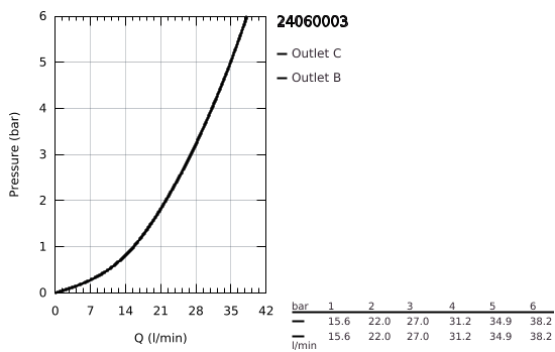

24 060 003 GROHE PLUS SINGLE-LEVER MIXER WITH 2-WAY DIVERTER

PRODUCT DESCRIPTION

- Colour: chrome
- trim set for GROHE Rapido SmartBox (35 600/35 604)
- GROHE SilkMove 46 mm ceramic cartridge
- GROHE LongLife finish
- GROHE FastFixation escutcheon with covered shaft sealing and covered fixing
- metal escutcheon, retroactively 6° adjustable
- metal lever
- automatic 2-way diverter
- flow performance: outlet B = 27 l/min, outlet C = 27 l/min
- without roughing-in-set

24 060 003 GROHE PLUS SINGLE-LEVER MIXER WITH 2-WAY DIVERTER

SPARE PARTS

- 1: lever (Spare part-nr. 48496000)
 - 2: escutcheon (Spare part-nr. 49118000)
 - 3: Mounting plate (Spare part-nr. 48438000)
 - 4: cap (Spare part-nr. 48495000)
 - 5: Diverter (Spare part-nr. 48442000)
 - 6: Cartridge (Spare part-nr. 46048000)
 - 7: Non-return valve (Spare part-nr. 49085000)
 - 8: Seal (Spare part-nr. 48360000)
 - 9: Temperature limiter (Spare part-nr. 46375000)*
 - 10: Backflow protection combination (Spare part-nr. 14055000)*
 - 11: Universal extension set single-lever mixers, 25 mm (Spare part-nr. 14056000)*
 - 12: Universal extension set single-lever mixers, 50 mm (Spare part-nr. 14057000)*
- * Optional accessories